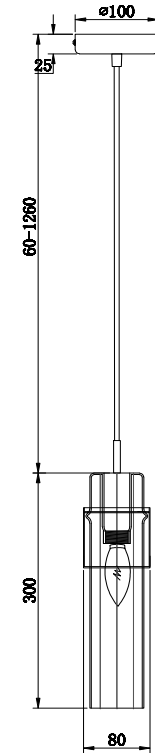

FREYA
TRADITION OF QUALITY

Instruction

FR4002PL-01G

1 x E14 (40W)

Model: FR4002PL-01G
Collection: Loft

Pendant Lamps