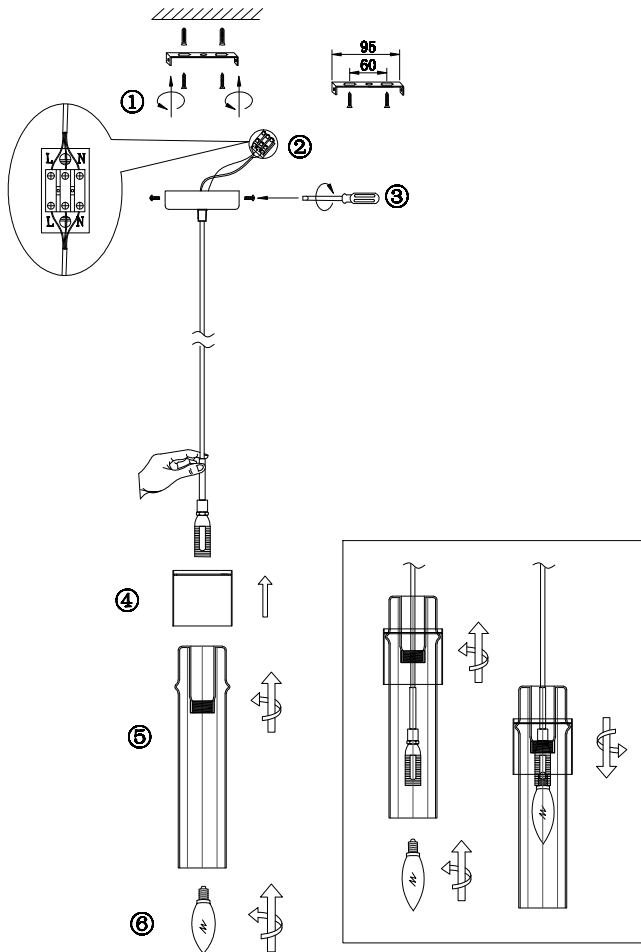

FREYA
TRADITION OF QUALITY

Instruction

FR4002PL-01G

1 x E14 (40W)

Model: FR4002PL-01G
Collection: Loft

Pendant Lamps