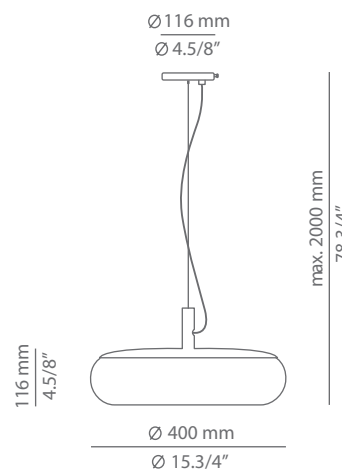

Special instructions