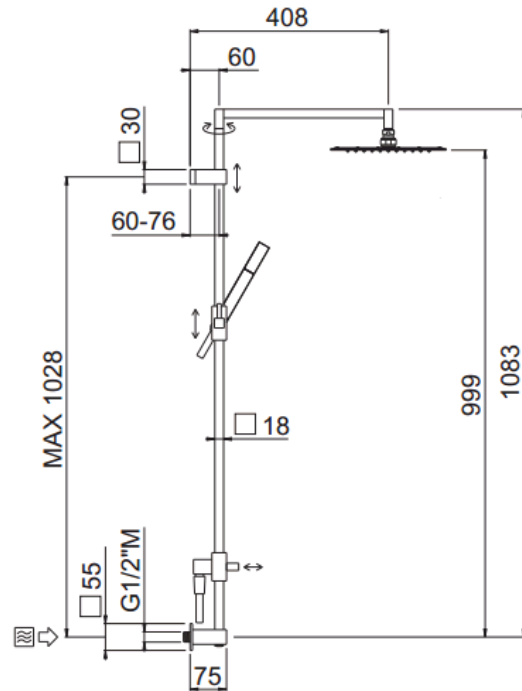

Extreme concealed

Extreme concealed, Extreme shower head
32450/ID-CR

TECHNICAL INFORMATION

Turning square shower column with adjustable mounting with articulated shower holder, built-in holder, adjustable upper holder and diverter. Non-liming square shower head 190x190 in brass/stainless steel. ABS non-liming one jet square shower. PVC smooth double anti-torsion flexible hose cm 150. CHROME

Flow rate:

? Doccia o soffione?

PICTURE

SPARE PARTS

FEATURES

Rain jet

Non-liming

double anti-torsion

adjustable column

TECHNICAL DRAWING

FINISHINGS