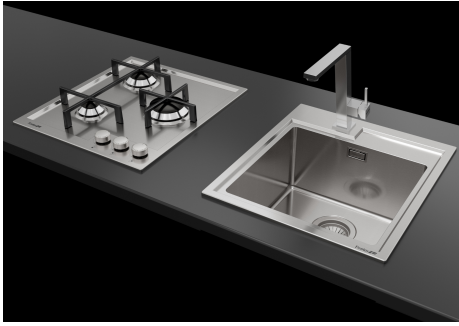

Sink Fortyfour - 4151 050

Sinks

Code: 4151 050

DETAILS

Finish Foster brushed

Material AISI 304 stainless steel

Texture Satin

Base 45 cm

Drainer No

Width 44 cm

Bowl dimension 365x350mm

Number of bowls 1 bowl

Waste fitting 3,5" drain

FEATURES

Deep bowls This bowls reach an important depth, over 20 cm, thanks to the advanced production technology, that can be offer great capiciency and practicity in all the washing operations.

High thickness 1mm thick steel. A significant thickness, which guarantees the maximum sturdiness and durability.

Perimetral overflow The overflow is always a security on the Foster sinks that prevents the overflow of water in case of oversights. The perimeter drain solution improves aesthetics thanks to its square and essential shape.

Small radius Bowls with squared shapes with a modern design and an increased capacity, for a minimal aesthetics connected with an extreme practicity.

TECHNICAL DATA

GALLERY

OPTIONAL ACCESSORIES

Chopping board 8643 117