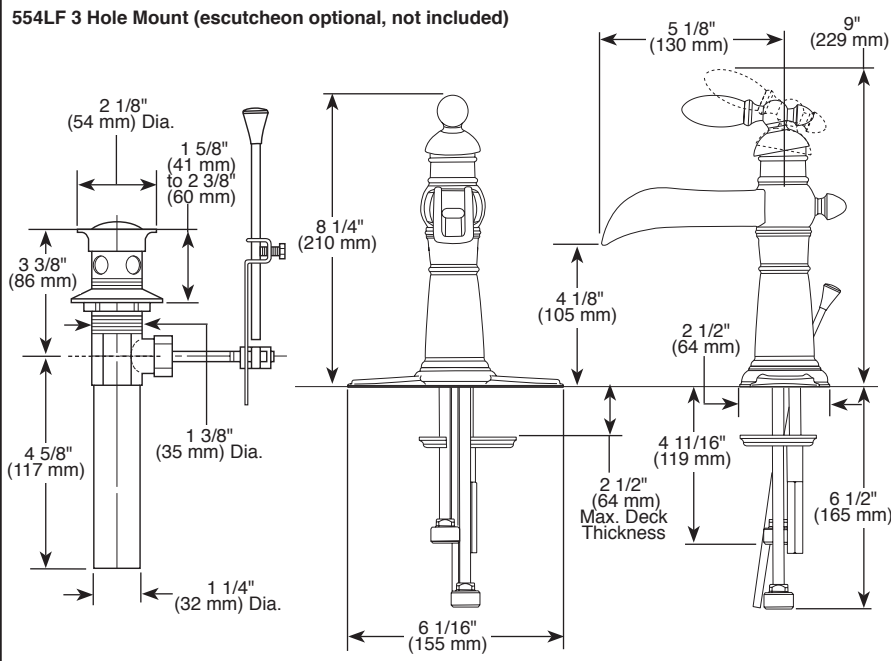

▲ Designate Proper Finish Suffix

Delta reserves the right (1) to make changes in specifications and materials, and (2) to change or discontinue models, both without notice or obligation. Dimensions are for reference only. See current full-line price book or www.deltafaucet.com for finish options and product availability.

DSP-L-554LF Rev. 1

COMPLIES WITH:

- ASME A112.18.1 / CSA B125.1
- ASME A112.18.2 / CSA B125.2
- Indicates compliance to ICC/ANSI A117.1 - Valve control only
- EPA WaterSense®

Delta Faucet Company

55 E. 111th Street, Indianapolis, IN 46280
350 South Edgeware Road, St. Thomas, ON N5P 4L1
© 2020 Delta Faucet Company