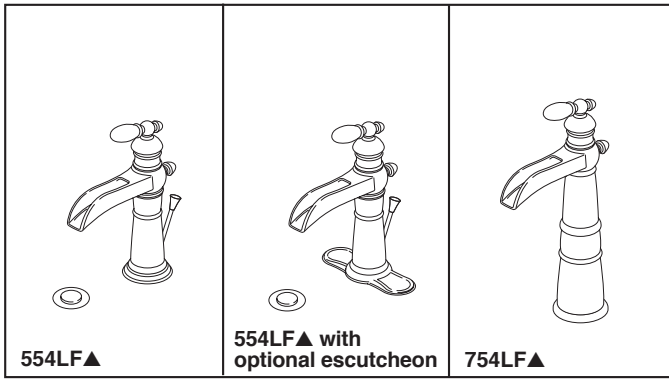

## BATHROOM FAUCETS

- Victorian® Bath Collection
- Single Handle Deck Mount
- Single Hole Riser Model

Submitted Model No.: \_\_\_\_\_

Specific Features: \_\_\_\_\_

### STANDARD SPECIFICATIONS:

- Max. flow rate 1.2 gpm @ 60 psi, 4.5 L/min @ 414 kPa
- One or three hole mount (escutcheon optional, not included)
- PVD channel liner for RB (organic finish)
- Control mechanism is replaceable cartridge with ceramic plates.
- 1/2" NPSM threaded male inlet shanks
- 554LF Models have metal drain with pop-up type fitting with plated flange and stopper