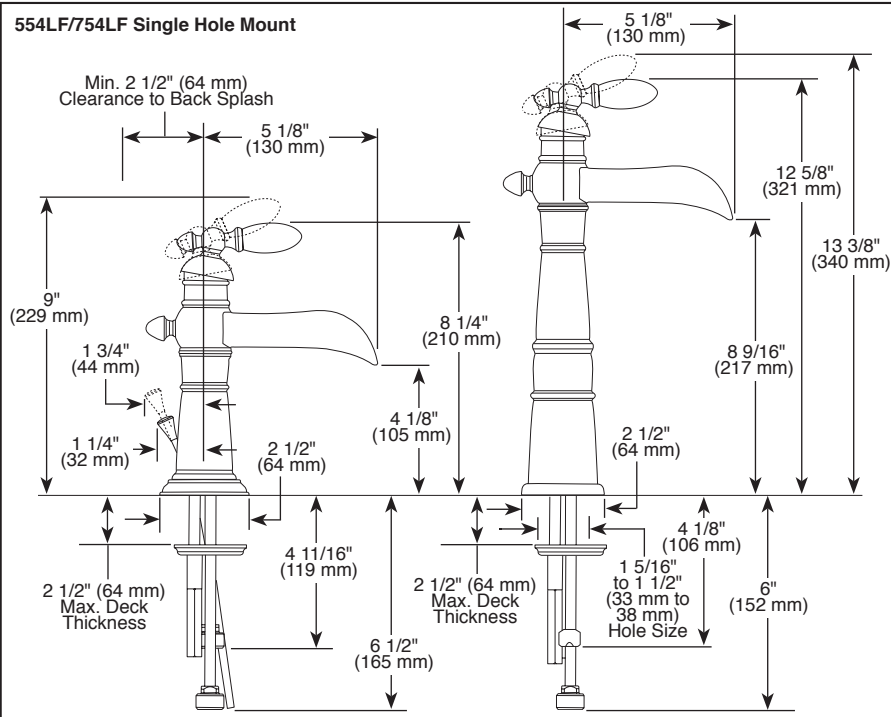

▲ Designate Proper Finish Suffix

Delta reserves the right (1) to make changes in specifications and materials, and (2) to change or discontinue models, both without notice or obligation. Dimensions are for reference only. See current full-line price book or www.deltafaucet.com for finish options and product availability.

DSP-L-554LF Rev. 1

COMPLIES WITH:

- ASME A112.18.1 / CSA B125.1
- ASME A112.18.2 / CSA B125.2
- Indicates compliance to ICC/ANSI A117.1 - Valve control only
- EPA WaterSense®

Delta Faucet Company

55 E. 111th Street, Indianapolis, IN 46280
350 South Edgeware Road, St. Thomas, ON N5P 4L1
© 2020 Delta Faucet Company