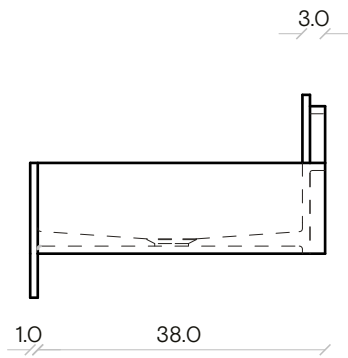

blue
EXLAVFRIEZE1L/3030

lilic
EXLAVFRIEZE1L/1515

Category
Washbasins

Module Dimensions
45 x 39 x h 27 cm

Materials
LivingTec®

Colours

- White - RAL 9016
- Light Pink NCS S 2010 - Y50R
- Lilic NCS S 1515 R60B
- Blue NCS S 3030 B30G

Weight
Product - kg
Packaging - kg

Packaging Dimensions
-

Frieze one low

Scala 1:10

Frieze one low checkered

Design By
MarcanteTesta

Code
white
EXLAVFRIEZE1LC

light pink
EXLAVFRIEZE1LC/2010

blue
EXLAVFRIEZE1LC/3030

lilic
EXLAVFRIEZE1LC/1515

Category
Washbasins

Module Dimensions
45 x 39 x h 27 cm

Materials
LivingTec®

Colours

- White - RAL 9016
- Light Pink NCS S 2010 - Y50R
- Lilic NCS S 1515 R60B
- Blue NCS S 3030 B30G