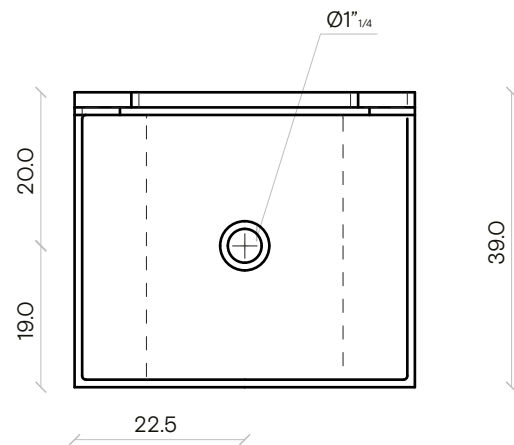

blue
EXLAVFRIEZE1L/3030

lilic
EXLAVFRIEZE1L/1515

Category
Washbasins

Module Dimensions
45 x 39 x h 27 cm

Materials
LivingTec®

Colours

- White - RAL 9016
- Light Pink NCS S 2010 - Y50R
- Lilic NCS S 1515 R60B
- Blue NCS S 3030 B30G

Weight
Product - kg
Packaging - kg

Packaging Dimensions
-

Frieze one low

Scala 1:10

Frieze one low checkered

Design By
MarcanteTesta

Code
white
EXLAVFRIEZE1LC

light pink
EXLAVFRIEZE1LC/2010

blue
EXLAVFRIEZE1LC/3030

lilic
EXLAVFRIEZE1LC/1515

Category
Washbasins

Module Dimensions
45 x 39 x h 27 cm

Materials
LivingTec®

Colours

- White - RAL 9016
- Light Pink NCS S 2010 - Y50R
- Lilic NCS S 1515 R60B
- Blue NCS S 3030 B30G

Weight
Product - kg
Packaging - kg

Packaging Dimensions
-

Frieze one low checkered

Scala 1:10