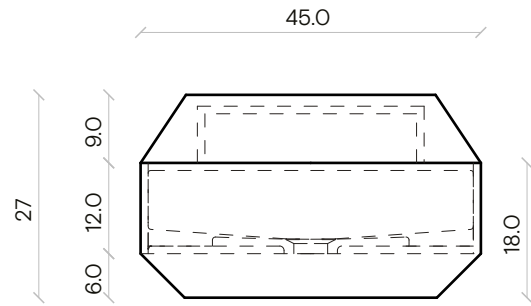

blue
EXLAVFRIEZE1L/3030

lilic
EXLAVFRIEZE1L/1515

Category
Washbasins

Module Dimensions
45 x 39 x h 27 cm

Materials
LivingTec®

Colours

- White - RAL 9016
- Light Pink NCS S 2010 - Y50R
- Lilic NCS S 1515 R60B
- Blue NCS S 3030 B30G

Weight
Product - kg
Packaging - kg

Packaging Dimensions
-

Frieze one low

Scala 1:10

Frieze one low checkered

Design By
MarcanteTesta

Code
white
EXLAVFRIEZE1LC

light pink
EXLAVFRIEZE1LC/2010

blue
EXLAVFRIEZE1LC/3030

lilic
EXLAVFRIEZE1LC/1515

Category
Washbasins

Module Dimensions
45 x 39 x h 27 cm

Materials
LivingTec®

Colours

- White - RAL 9016
- Light Pink NCS S 2010 - Y50R
- Lilic NCS S 1515 R60B
- Blue NCS S 3030 B30G