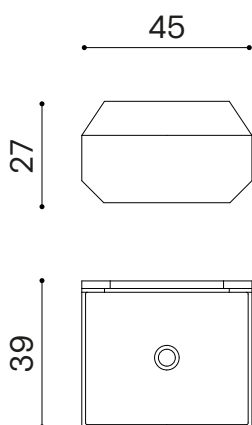

Frieze one low

Design By
MarcanteTesta

Code
white
EXLAVFRIEZE1L

light pink
EXLAVFRIEZE1L/2010

blue
EXLAVFRIEZE1L/3030

lilic
EXLAVFRIEZE1L/1515

Category
Washbasins

Module Dimensions
45 x 39 x h 27 cm

Materials
LivingTec®

Colours

- White - RAL 9016
- Light Pink NCS S 2010 - Y50R
- Lilic NCS S 1515 R60B
- Blue NCS S 3030 B30G

Weight
Product - kg
Packaging - kg

Packaging Dimensions
-