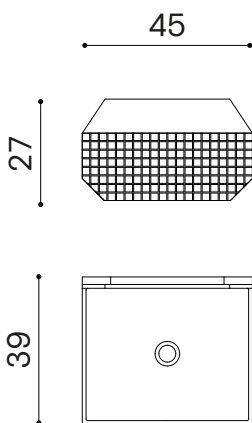

Weight
Product - kg
Packaging - kg

Packaging Dimensions
-

Frieze one low

Scala 1:10

Frieze one low checkered

Design By
MarcanteTesta

Code
white
EXLAVFRIEZE1LC

light pink
EXLAVFRIEZE1LC/2010

blue
EXLAVFRIEZE1LC/3030

lilic
EXLAVFRIEZE1LC/1515

Category
Washbasins

Module Dimensions
45 x 39 x h 27 cm

Materials
LivingTec®

Colours

- White - RAL 9016
- Light Pink NCS S 2010 - Y50R
- Lilic NCS S 1515 R60B
- Blue NCS S 3030 B30G

Weight
Product - kg
Packaging - kg

Packaging Dimensions
-

Frieze one low checkered

Scala 1:10