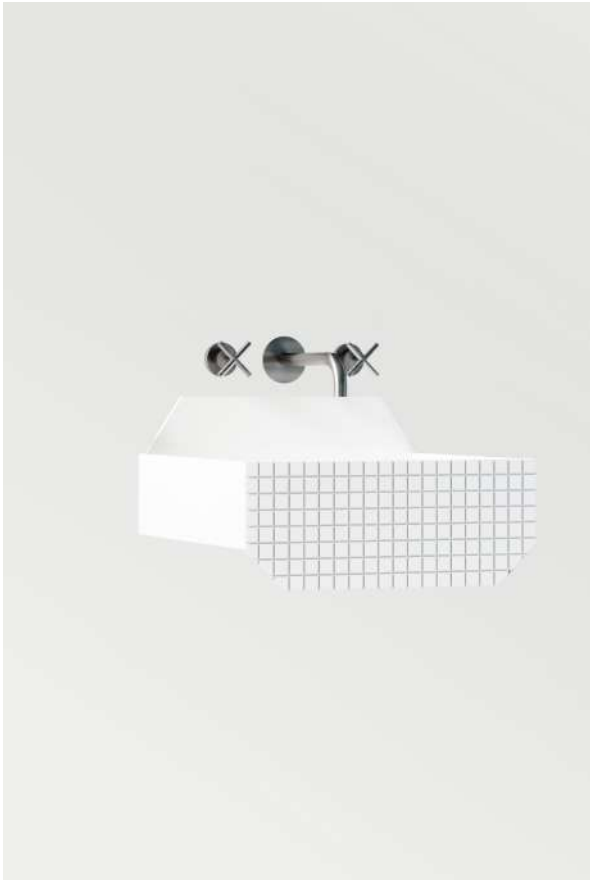

blue
EXLAVFRIEZE1L/3030

lilic
EXLAVFRIEZE1L/1515

Category
Washbasins

Module Dimensions
45 x 39 x h 27 cm

Materials
LivingTec®

Colours

- White - RAL 9016
- Light Pink NCS S 2010 - Y50R
- Lilic NCS S 1515 R60B
- Blue NCS S 3030 B30G

Weight
Product - kg
Packaging - kg

Packaging Dimensions
-

Frieze one low

Scala 1:10

Frieze one low checkered

Design By
MarcanteTesta

Code
white
EXLAVFRIEZE1LC

light pink
EXLAVFRIEZE1LC/2010

blue
EXLAVFRIEZE1LC/3030

lilic
EXLAVFRIEZE1LC/1515

Category
Washbasins

Module Dimensions
45 x 39 x h 27 cm

Materials
LivingTec®

Colours

- White - RAL 9016
- Light Pink NCS S 2010 - Y50R
- Lilic NCS S 1515 R60B
- Blue NCS S 3030 B30G