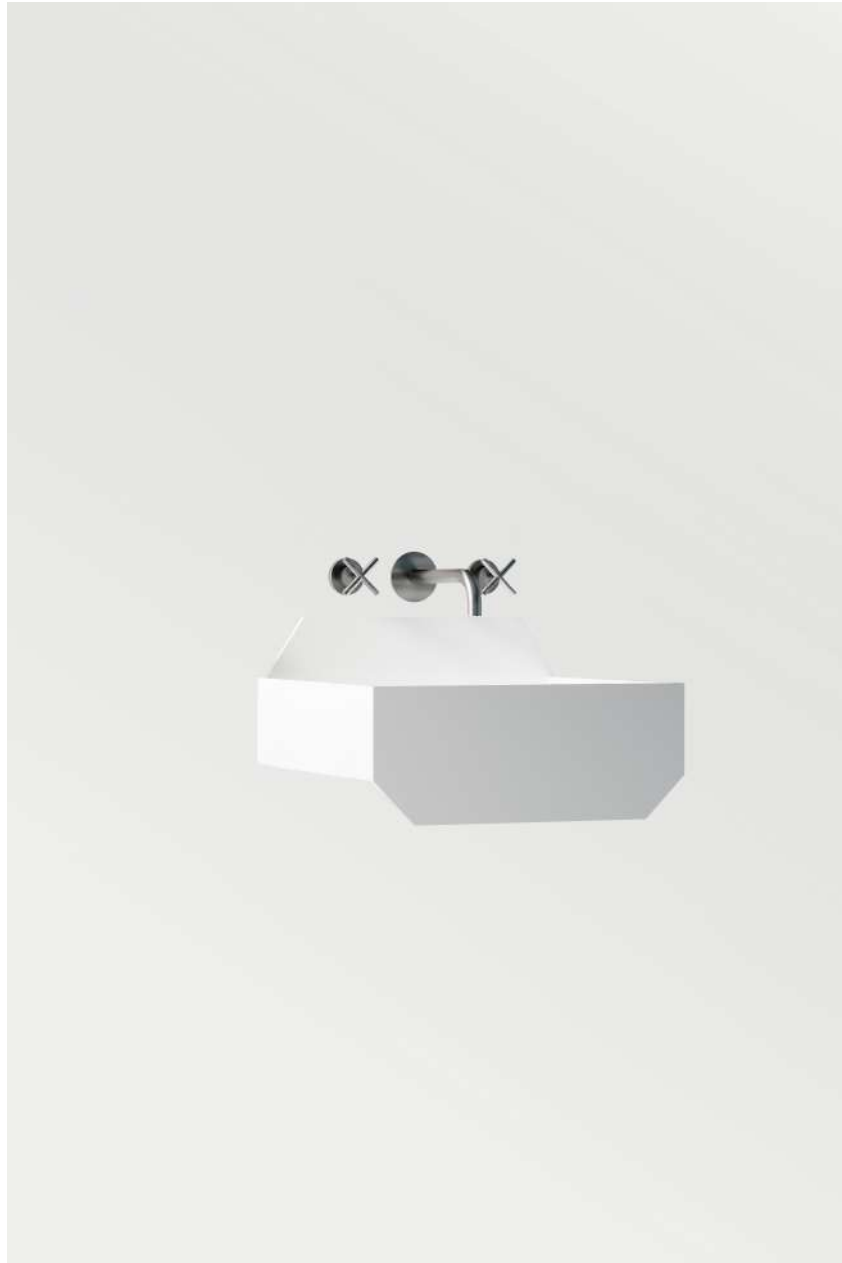

Frieze One Low

Product Fact Sheet

ex.t

info@ex-t.com / ex-t.com

Frieze one low

Design By
MarcanteTesta

Code
white
EXLAVFRIEZE1L

light pink
EXLAVFRIEZE1L/2010

blue
EXLAVFRIEZE1L/3030

lilic
EXLAVFRIEZE1L/1515

Category
Washbasins

Module Dimensions
45 x 39 x h 27 cm

Materials
LivingTec®

Colours

- White - RAL 9016
- Light Pink NCS S 2010 - Y50R
- Lilic NCS S 1515 R60B
- Blue NCS S 3030 B30G

Weight
Product - kg
Packaging - kg

Packaging Dimensions
-

Frieze one low

Scala 1:10

Frieze one low checkered

Design By
MarcanteTesta

Code
white
EXLAVFRIEZE1LC

light pink
EXLAVFRIEZE1LC/2010

blue
EXLAVFRIEZE1LC/3030

lilic
EXLAVFRIEZE1LC/1515

Category
Washbasins

Module Dimensions
45 x 39 x h 27 cm

Materials
LivingTec®

Colours

- White - RAL 9016
- Light Pink NCS S 2010 - Y50R
- Lilic NCS S 1515 R60B
- Blue NCS S 3030 B30G