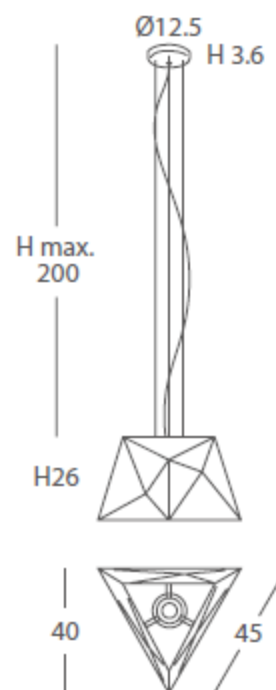

### SUSPENSION - TABLE LAMP - FLOOR LAMP

Design with strong geometrical visual impact in any room. Metal lampshade with laser cut lines, which catches the eye view and allow the light sparks to go through. Visual effects through the lampshade slots.

REF.  
24850/30

COLGANTE / SUSPENSION  
IP20

MATERIAL  
Metal

ACABADO / FINISH  
Blanco texturado / Granulated white  
Arena texturado / Granulated sand

INSTALACIÓN / INSTALLATION  
- E27 1x60W Ø6cm 

REF.  
24850/45

- E27 1x60W Ø9.5cm 

\*(bombillas no incluidas / lamps not included)

\* Archivos 3D y ficheros fotométricos disponibles en web / 3D and photometric files available on the web