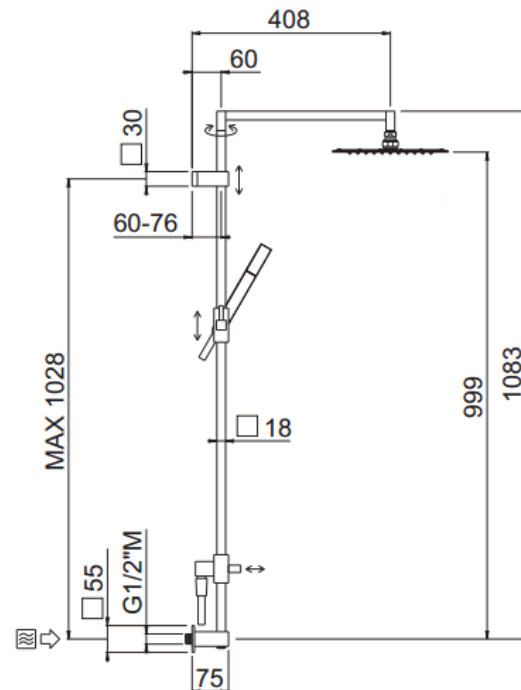

Extreme concealed

Extreme concealed, Extreme shower head
31450/ID-CR

TECHNICAL INFORMATION

Turning square shower column with adjustable mounting with articulated shower holder, built-in holder, adjustable upper holder and diverter. Non-liming square shower head 200x200 in ABS. ABS non-liming one jet square shower. PVC smooth double anti-torsion flexible hose cm 150. CHROME

Flow rate:

? Doccia o soffione?

PICTURE

SPARE PARTS

FEATURES

Rain jet

Non-liming

double anti-torsion

adjustable column

TECHNICAL DRAWING

FINISHINGS