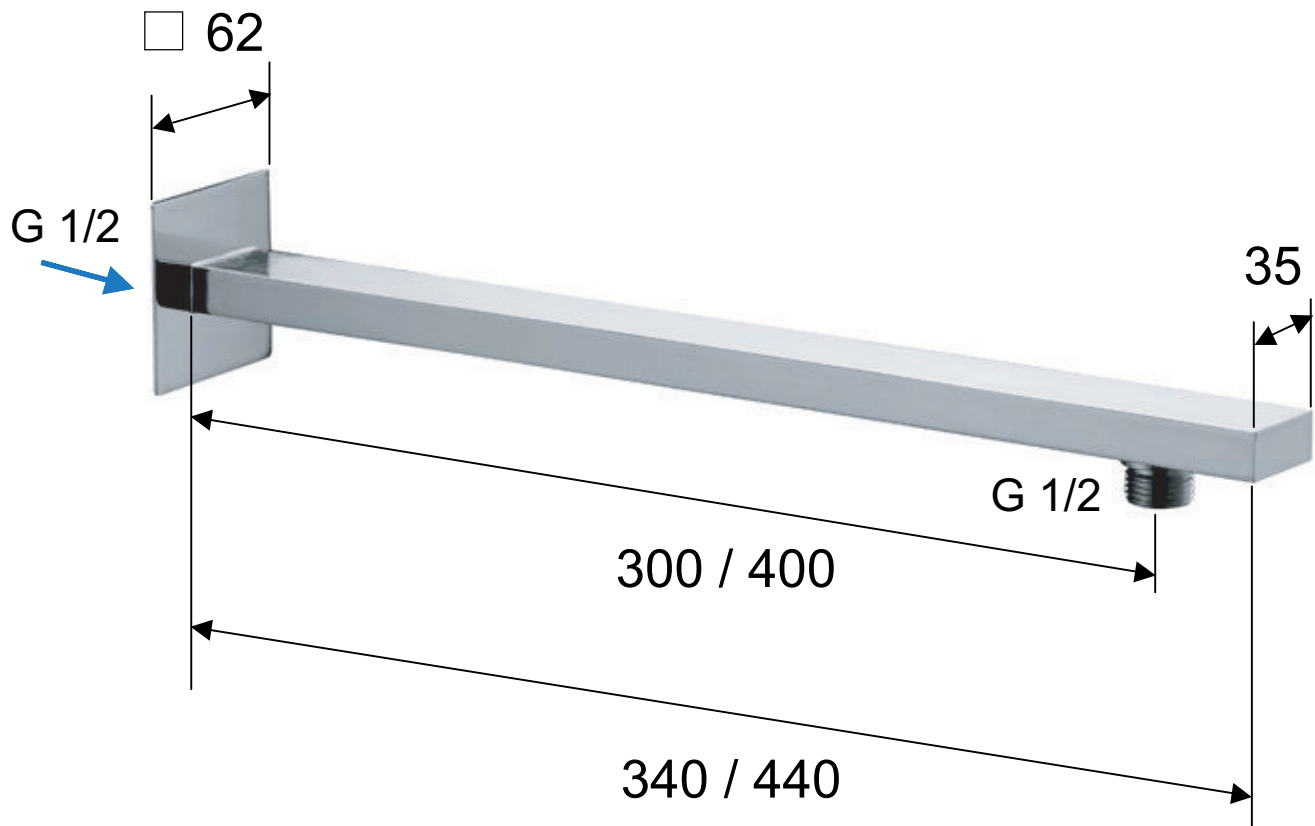

DANIEL

SCHEDA TECNICA TECHNICAL FEATURES

ART. COD.

A553 (cm.30/40)

MATERIALI / MATERIALS

OTTONE CROMATO / CHROME PLATED BRASS

CROMATURA / CHROME PLATING

UNI EN 248