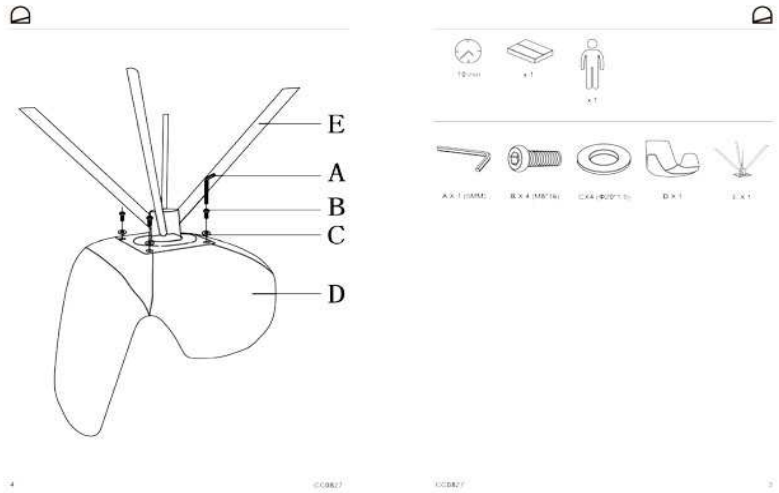

### product sizes

height x width x depth (cm)	84	x	54	x	55
product weight (Kg)	8,55				
seat height (cm)	43				
seat depth (cm)	42				
armrest height (cm)	64				

### technical drawings

assembly instructions

**packaging**

units per lot	2
cbm (m3) / gross weight (Kg)	0,1185 / 9,5
nº of boxes	1

box 1	1
description	YASMIN Armchair metal black PU brown
description box	FULL ITEM
height x width x depth (cm)	57 x 73 x 57
cbm (m3) / gross weight (Kg) / net weight (Kg)	0,119 / 9,5 / 8,55

box 2	
description	
description box	
height x width x depth (cm)	x x
cbm (m3) / gross weight (Kg) / net weight (Kg)	/ /

UNIKA Armchair teak wood natural dark grey