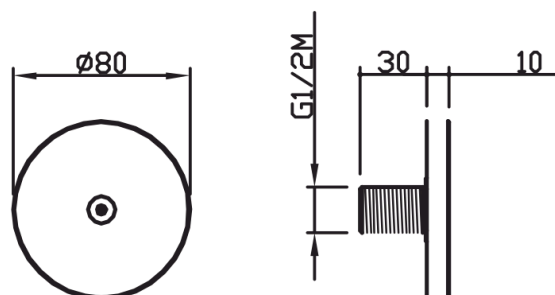

Atomizers

Round atomizer
24938-CR

TECHNICAL INFORMATION

Built-in round atomizer, inspectable and serviceable, 1 mist jet, Ø80 mm. CHROME

Flow rate:
1 l/min

FEATURES

Inspectable
atomizer

PICTURE

TECHNICAL DRAWING

SPARE PARTS

FINISHINGS