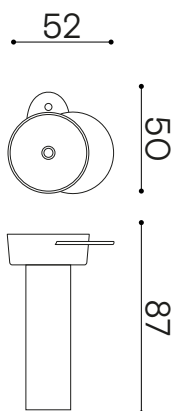

# Plateau

drain and water joints on the wall

**Design By**  
Sebastian Herkner

**Code**  
EXCONSTONDPLAT

**Category**  
Washbasins

**Module Dimensions**  
40 x 50 x h 87 cm

**Materials**  
LivingTec®

**Colours**

# Plateau

drain and water joints on the wall

Scale 1:10

# Plateau

with shelf

**Design By**  
Sebastian Herkner

**Code**  
EXCONSTONDPLAT/ME

**Category**  
Washbasins

**Module Dimensions**  
52 x 50 x h 87 cm

**Materials**  
LivingTec®

**Colours**

- White - RAL 9016
- Light Pink NCS S 2010 - Y50R

**Weight**  
Product 19 kg

-

**Packaging Dimensions**

-