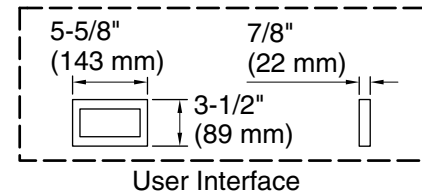

No change in measurements if connected with drain illustrated. (K-7272)