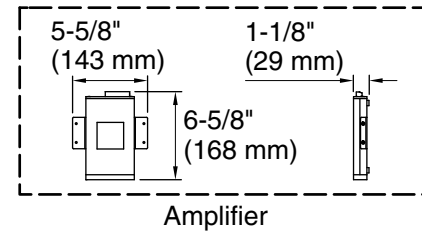

No change in measurements if connected with drain illustrated. (K-7272)