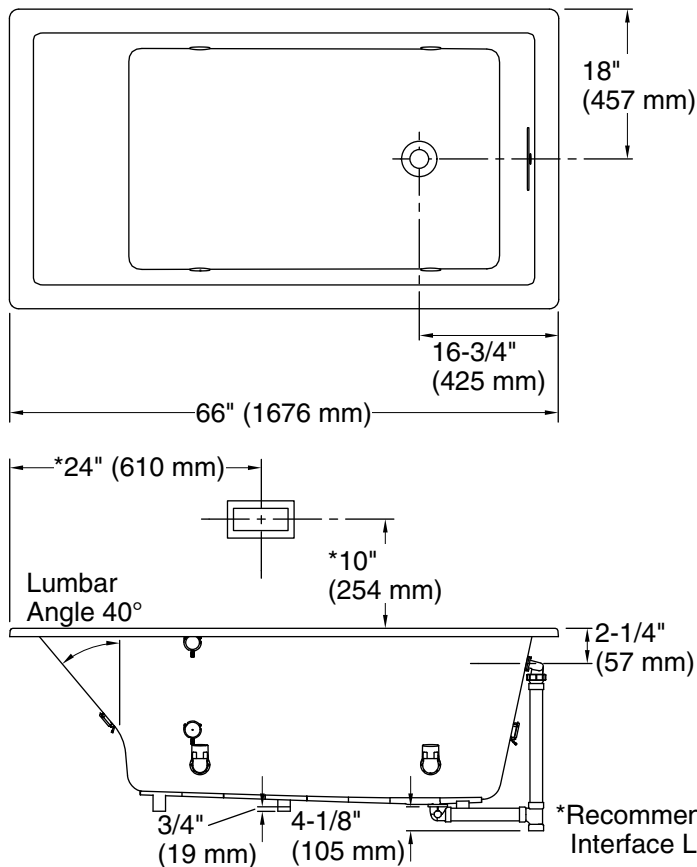

No change in measurements if connected with drain illustrated. (K-7272)

Required Electrical Service

One circuit required, protected with Class A Ground-Fault Circuit-Interrupter (GFCI). Outside North America, this device may be known as a Residual Current Device (RCD).

Amplifier: 120 V, 15 A, 50/60 Hz

Technical Information

All product dimensions are nominal.

Installation:	Drop-in, Under-mount
Drain location:	End
Basin area, bottom:	44-1/2" x 26-1/2" (1130 mm x 673 mm)
Basin area, top:	60-1/4" x 30-1/4" (1530 mm x 768 mm)
Weight:	85 lbs (38.6 kg)
Minimum floor load:	60 lbs/ft² (292.9 kg/m²)
Water depth:	17-3/4" (451 mm)
Water capacity:	102 gal (386.1 L)
Cutout:	Drop-in, 65" x 35" (1651 mm x 889 mm)
Electrical component rating:	Amplifier: 120 V, 1.1 A, 50/60 Hz
Amplifier channels:	2 at 15 W per channel 2 at 30 W per channel
Minimum flat for door:	2-7/16" (61 mm)

Notes

Measure your actual product for rough-in details. Install this product according to the installation instructions.

The hot water supply should be 70% of the capacity of the bath or greater. Installations will vary.

Kit is required for under-mount installations (sold separately).

Control amplifier fits 16" (406 mm) center studs. 25' (7.6 m) cables are included.