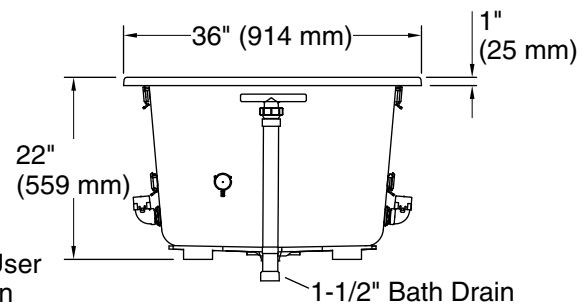

No change in measurements if connected with drain illustrated. (K-7272)