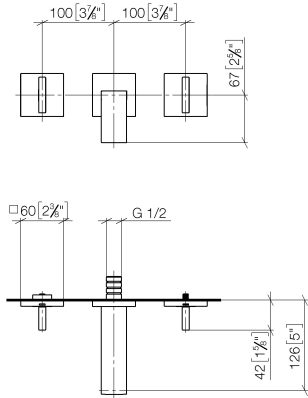

**MEM Wall-mounted basin mixer without pop-up waste - Brushed Champagne (22kt Gold)**

MEM

36 702 782

- 126mm projection
- fixed spout
- rectangular, air-enriched flow
- hole diameter valve 35 mm
- hole diameter spout 35 mm
- individual rosettes 60 x 60 mm
- max. flow 5.7 l/min
- lead-free
- This product can help a building meet the requirements of Green Building Rating Systems, e.g. LEED®, BREEAM®, DGNB

**Required miscellaneous**

- Concealed wall-mounted mixer centred spout -** 35 700 970 90
- max. recess depth 150 mm
  - min. recess depth 110 mm

**Required miscellaneous**

- Concealed wall-mounted mixer variable positioning -** 35 720 970 90
- max. recess depth 150 mm
  - min. recess depth 110 mm

**MEM Wall-mounted basin mixer without pop-up waste - Brushed Champagne  
(22kt Gold)**

MEM

36 702 782  
mm [inches]

**Flow rate chart**

**Codes & Standards**

DIN 4109

ISO 3822

Ü-Zeichen