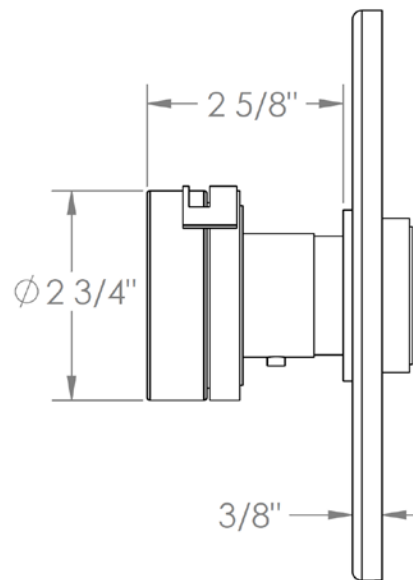

21-T10-E1

Trim Kit Only for Thermostatic Valve

For use with SS-TH1000 or SS-TH3000 concealed rough

WATERMARK DESIGNS 5/15/2018