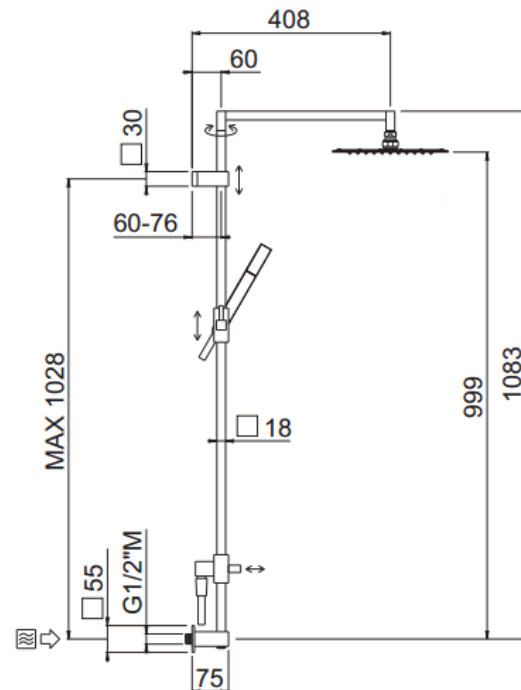

Extreme concealed

Extreme concealed, Extreme shower head
30450/ID-CR

TECHNICAL INFORMATION

Turning square shower column with adjustable mounting with articulated shower holder, built-in holder, adjustable upper holder and diverter. Non-liming square shower head 190x190 in brass/stainless steel. Brass non-liming one jet square shower. PVC smooth double anti-torsion flexible hose cm 150. CHROME

SPARE PARTS

TECHNICAL DRAWING

FINISHINGS