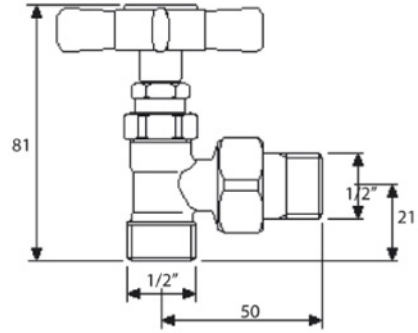

TOWELWARMER Collection	
Code	Description
9107-C 9108-I/N/O/OR 9108-B/ND/R	<b>Green Park 4 towel warmer 1120x470</b> Chrome Incalux, Nickel, Dark Gold, Rose Gold Bronze, Dark Nickel, Copper

Verona - Italy  
 tel. +39 045 8006917  
 fax. +39 045 8020111  
 gentry-home.com

TOWELWARMER Collection	
Code	Description
9127-C 9128-I/N/O/OR 9128-B/ND/R	<b>Valves (pair)</b> Chrome Incalux, Nickel, Dark Gold, Rose Gold Bronze, Dark Nickel, Copper <b>Fittings available</b> 12/14/16 copper 12/14/16 covered
9126	Electrical element complete with thermostatic control