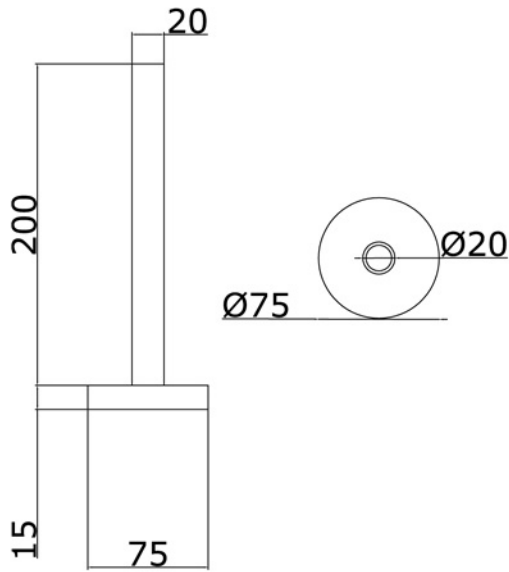

TOWELWARMER Collection	
Code	Description
9107-C 9108-I/N/O/OR 9108-B/ND/R	<b>Green Park 4 towel warmer 1120x470</b> Chrome Incalux, Nickel, Dark Gold, Rose Gold Bronze, Dark Nickel, Copper

Verona - Italy  
 tel. +39 045 8006917  
 fax. +39 045 8020111  
 gentry-home.com

TOWELWARMER Collection	
Code	Description
9127-C 9128-I/N/O/OR 9128-B/ND/R	<b>Valves (pair)</b> Chrome Incalux, Nickel, Dark Gold, Rose Gold Bronze, Dark Nickel, Copper <b>Fittings available</b> 12/14/16 copper 12/14/16 covered
9126	Electrical element complete with thermostatic control