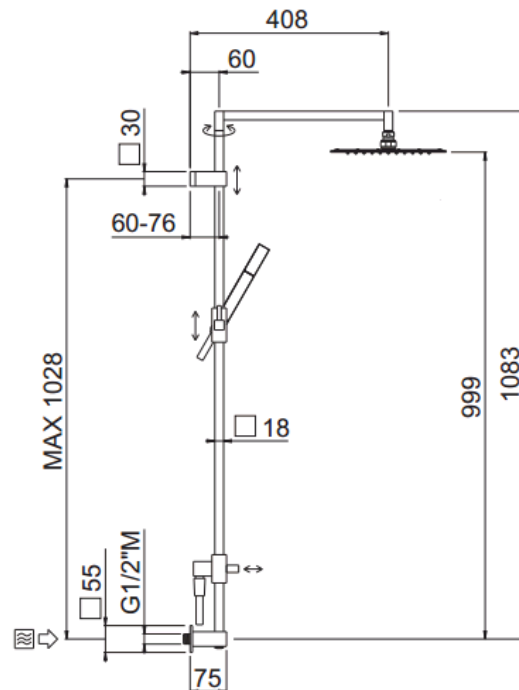

Extreme concealed

Extreme concealed, MySlim inspectable shower head
31454/ID-CR

TECHNICAL INFORMATION

Turning square shower column with adjustable mounting with articulated shower holder, built-in holder, adjustable upper holder and diverter. Non-liming inspectable square ultra-thin shower head 300x300 in chromed stainless steel. ABS non-liming one jet square shower. PVC smooth double anti-torsion flexible hose cm 150. CHROME

ecologic

adjustable column

inspectable square

TECHNICAL DRAWING

FINISHINGS