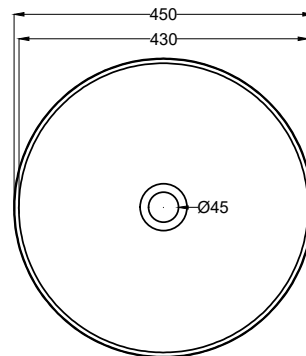

Mare - art. MRLAT

lavabo tondo 45
round washbasin 45

cielo
handmade in Italy

PESO NETTO/NET WEIGHT: 9,00 kg

ACCESSORI/ACCESSORIES:

PIL01 - Piletta universale click-clack CROMO con coperchio in ceramica / Universal click-clack drain in CHROME with ceramic lid

PIL01NM - Piletta universale click-clack NERO MATT con coperchio in ceramica / Universal click-clack drain in MATT BLACK with ceramic lid

PIL01BR - Piletta universale click-clack BRONZO con coperchio in ceramica / Universal click-clack drain in BRONZE with ceramic lid

PIL01CM - Piletta universale click-clack CEMENTO con coperchio in ceramica / Universal click-clack drain in CEMENTO with ceramic lid

SISP - Sifone CROMO / CHROME siphon

SIFN - Sifone NERO MATT / MATT BLACK siphon

SIFBR - Sifone BRONZO / BRONZE siphon

SIFCM - Sifone CEMENTO / CEMENTO siphon

FINITURE

FINISHES

● Bianco/white - glossy

Le Terre di Cielo

- Talco
- Pomice
- Brina
- Basalto
- Lavagna
- Cemento
- Fango
- Cacao
- Arenaria
- Avena
- Lino
- Agave
- Muschio
- Polvere
- Cipria
- Canapa

Le Acque di Cielo

- Oltremare
- Smeraldo
- Alga
- Corallo
- Ninfea
- Anemone

DoP No. 14688.01

Gennaio 2023

TOP

FRONT

ATTENZIONE: Superfici, pesi e misure riportate possono presentare leggere differenze rispetto ai pezzi reali, in considerazione e accordo delle caratteristiche di tolleranza intrinseche del materiale ceramico e del suo processo produttivo. L'azienda si riserva di cambiare schede tecniche e caratteristiche di funzionamento degli articoli in ogni momento e senza necessità di preavviso.