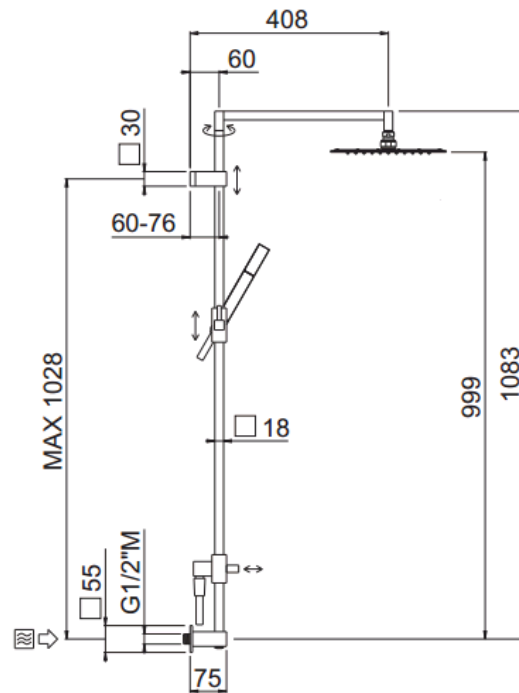

Extreme concealed

Extreme concealed, MySlim inspectable shower head
30453/ID-CR

TECHNICAL INFORMATION

Turning square shower column with adjustable mounting with articulated shower holder, built-in holder, adjustable upper holder and diverter. Non-liming inspectable square ultra-thin shower head 240x240 in chromed stainless steel. Brass non-liming inspectable one jet square shower. PVC smooth double anti-torsion flexible hose cm 150. CHROME

ecologic

adjustable column

inspectable square

TECHNICAL DRAWING

FINISHINGS