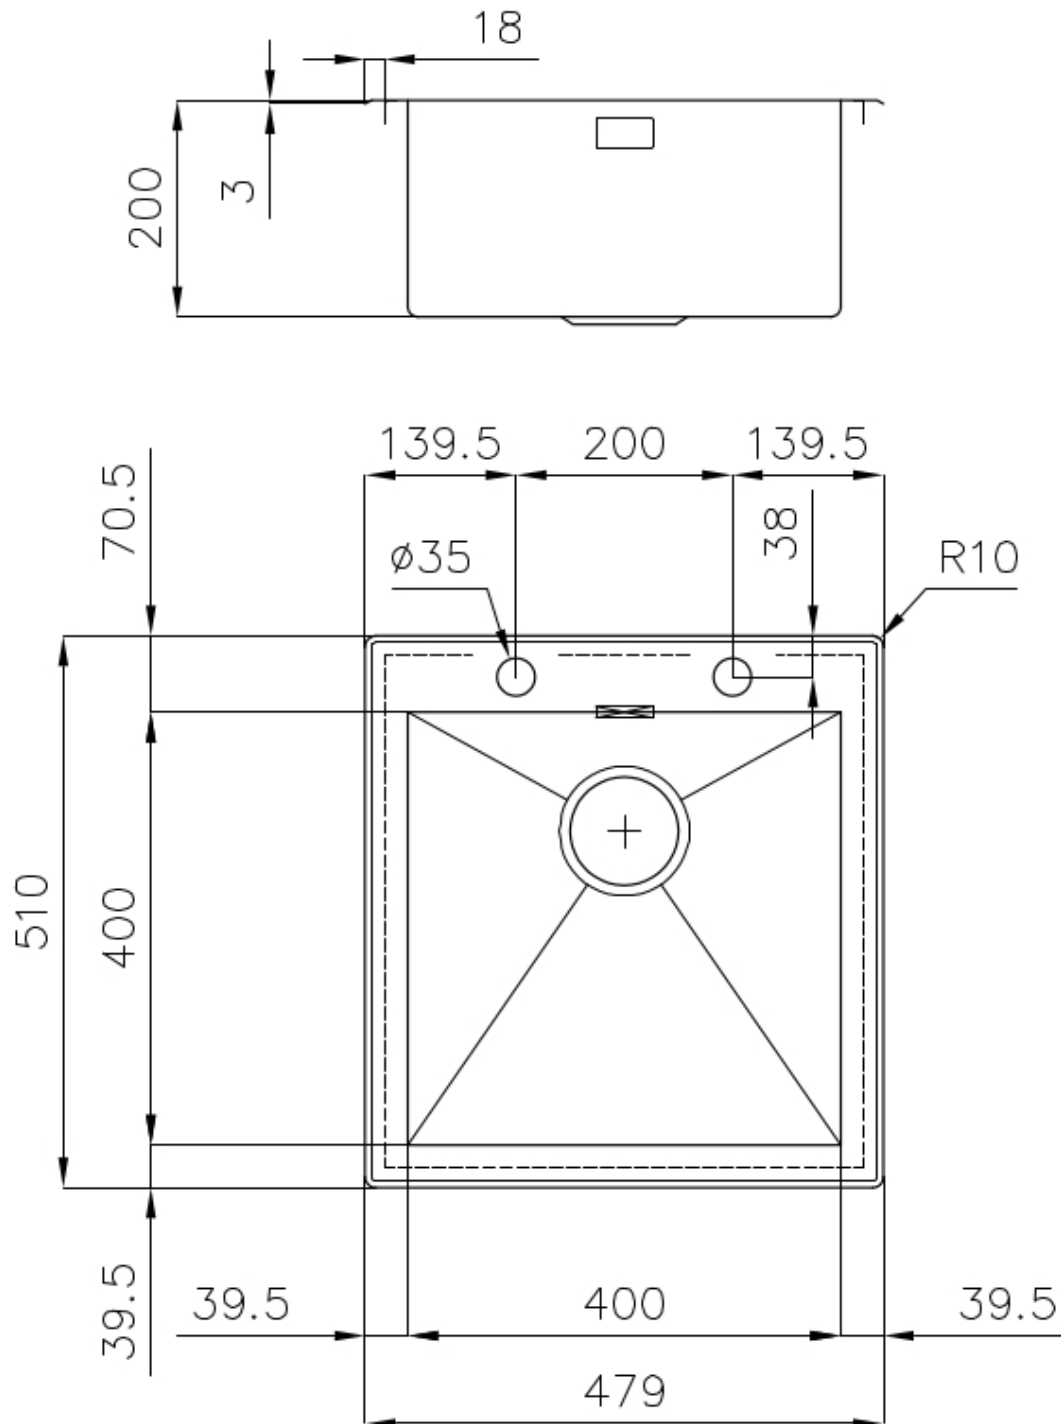

Small radius

Bowls with squared shapes with a modern design and an increased capacity, for a minimal aesthetics connected with an extreme practicality.

TECHNICAL DATA