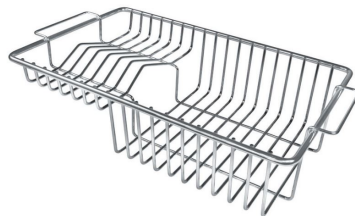

## OPTIONAL ACCESSORIES

Cestello inox 8612 000

Glass chopping board 8631 300

HPDE Chopping board 8657 001

HPDE Twin chopping board 8644 101

Iroko-wood chopping board with stainless steel colander 8644 042

Iroko-wood sliding chopping board 8644 041

Iroko-wood twin chopping board  
8644 004

Stainless steel colander 8154 000

Stainless steel plate rack 8100 154

Stainless steel plate rack 8100 303

White bowl 8153 100

Graters kit with ring-holder and  
food collection tray 8159 101

Stainless steel perforated tray  
8151 000

Stainless steel plate rack 8100 201

**WARNING:**

The accessories 8159101, 8100303, 8151000 are only usable in combination with 8644101

The accessories 8100154, 8154000 are only usable in combination with 8644004