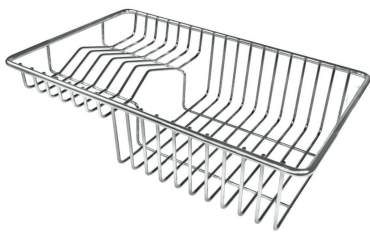

Stainless steel plate rack 8100 303