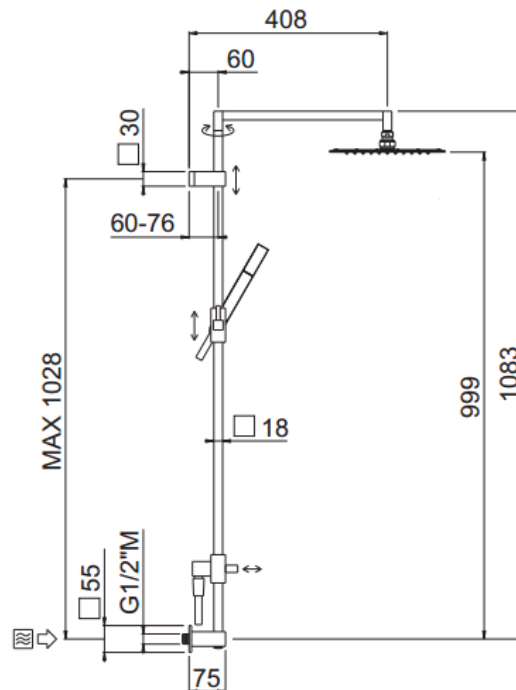

Extreme concealed

Extreme concealed, MySlim shower head
31451/ID-CR

TECHNICAL INFORMATION

Turning square shower column with adjustable mounting with articulated shower holder, built-in holder, adjustable upper holder and diverter. Non-liming square ultra-thin shower head 240x240 in stainless steel. ABS non-liming one jet square shower. PVC smooth double anti-torsion flexible hose cm 150. CHROME

Flow rate:

? Doccia o soffione?

PICTURE

SPARE PARTS

FEATURES

Rain jet

Non-liming

double anti-torsion

ecologic

adjustable column

TECHNICAL DRAWING

FINISHINGS