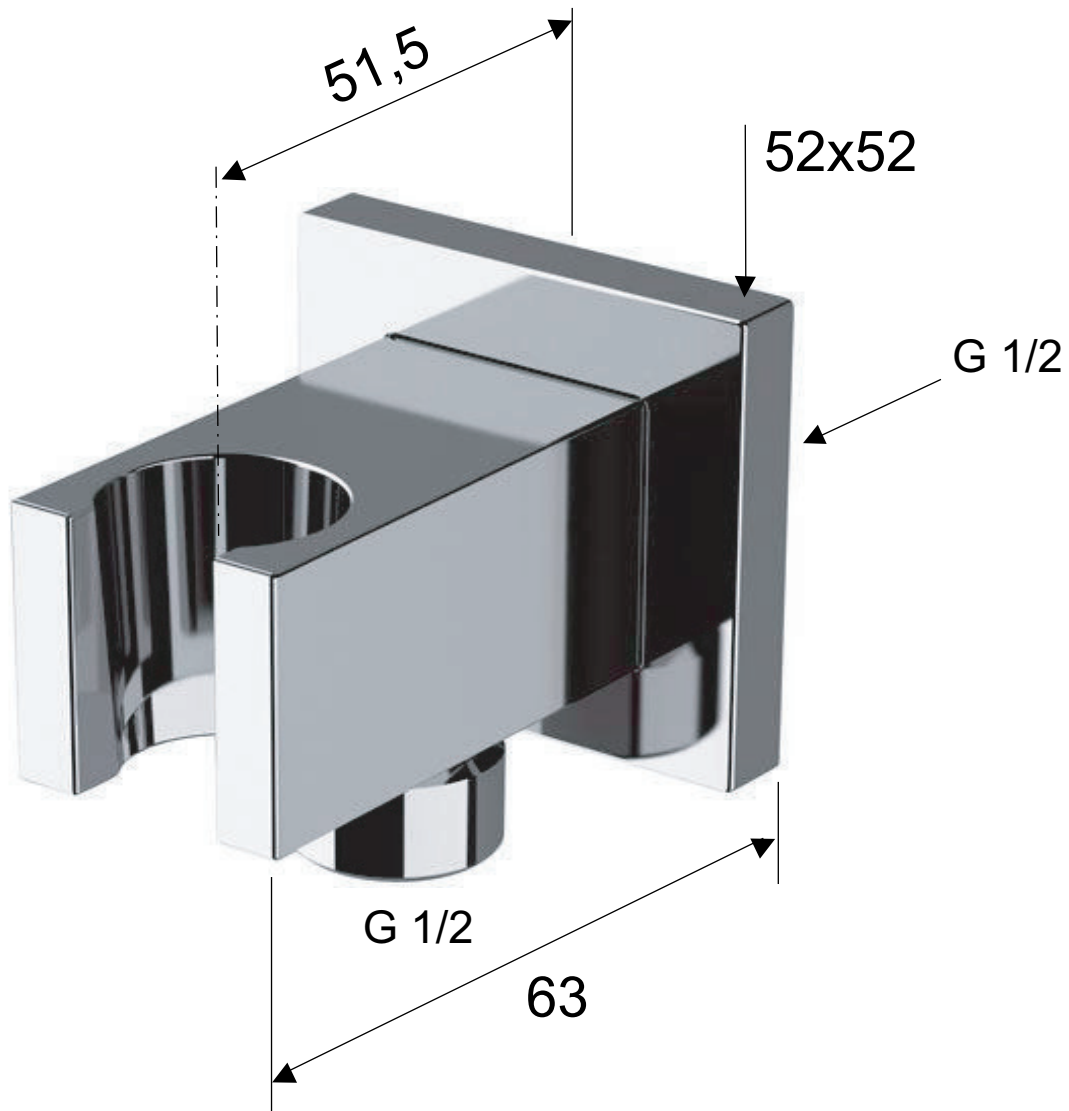

DANIEL

SCHEDA TECNICA TECHNICAL FEATURES

ART. COD.

A547Q

MATERIALI / MATERIALS

OTTONE CROMATO / CHROME PLATED BRASS

CROMATURA / CHROME PLATING

UNI EN 248