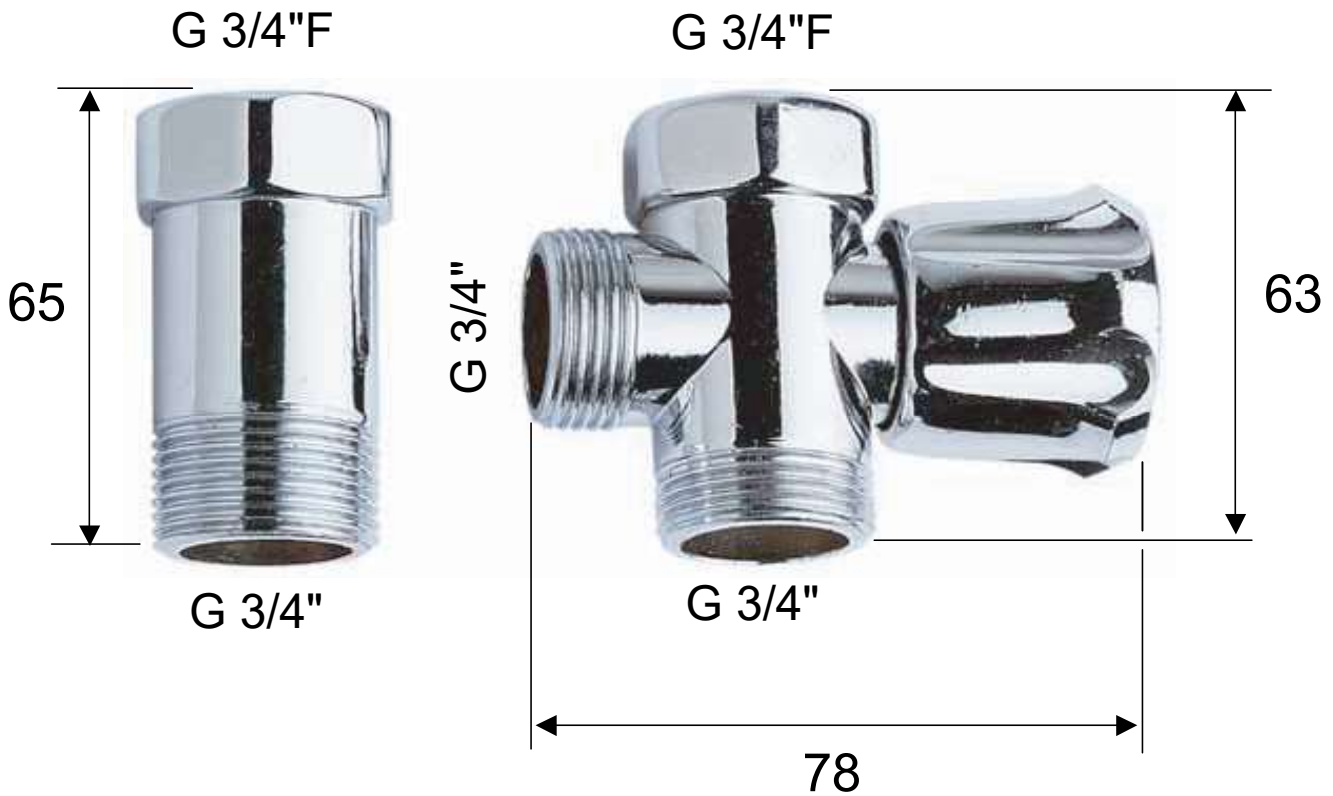

DANIEL

SCHEDA TECNICA TECHNICAL FEATURES

ART. COD.

A640

MATERIALI / MATERIALS

OTTONE CROMATO / CHROME PLATED BRASS

CROMATURA / CHROME PLATING

UNI EN 248