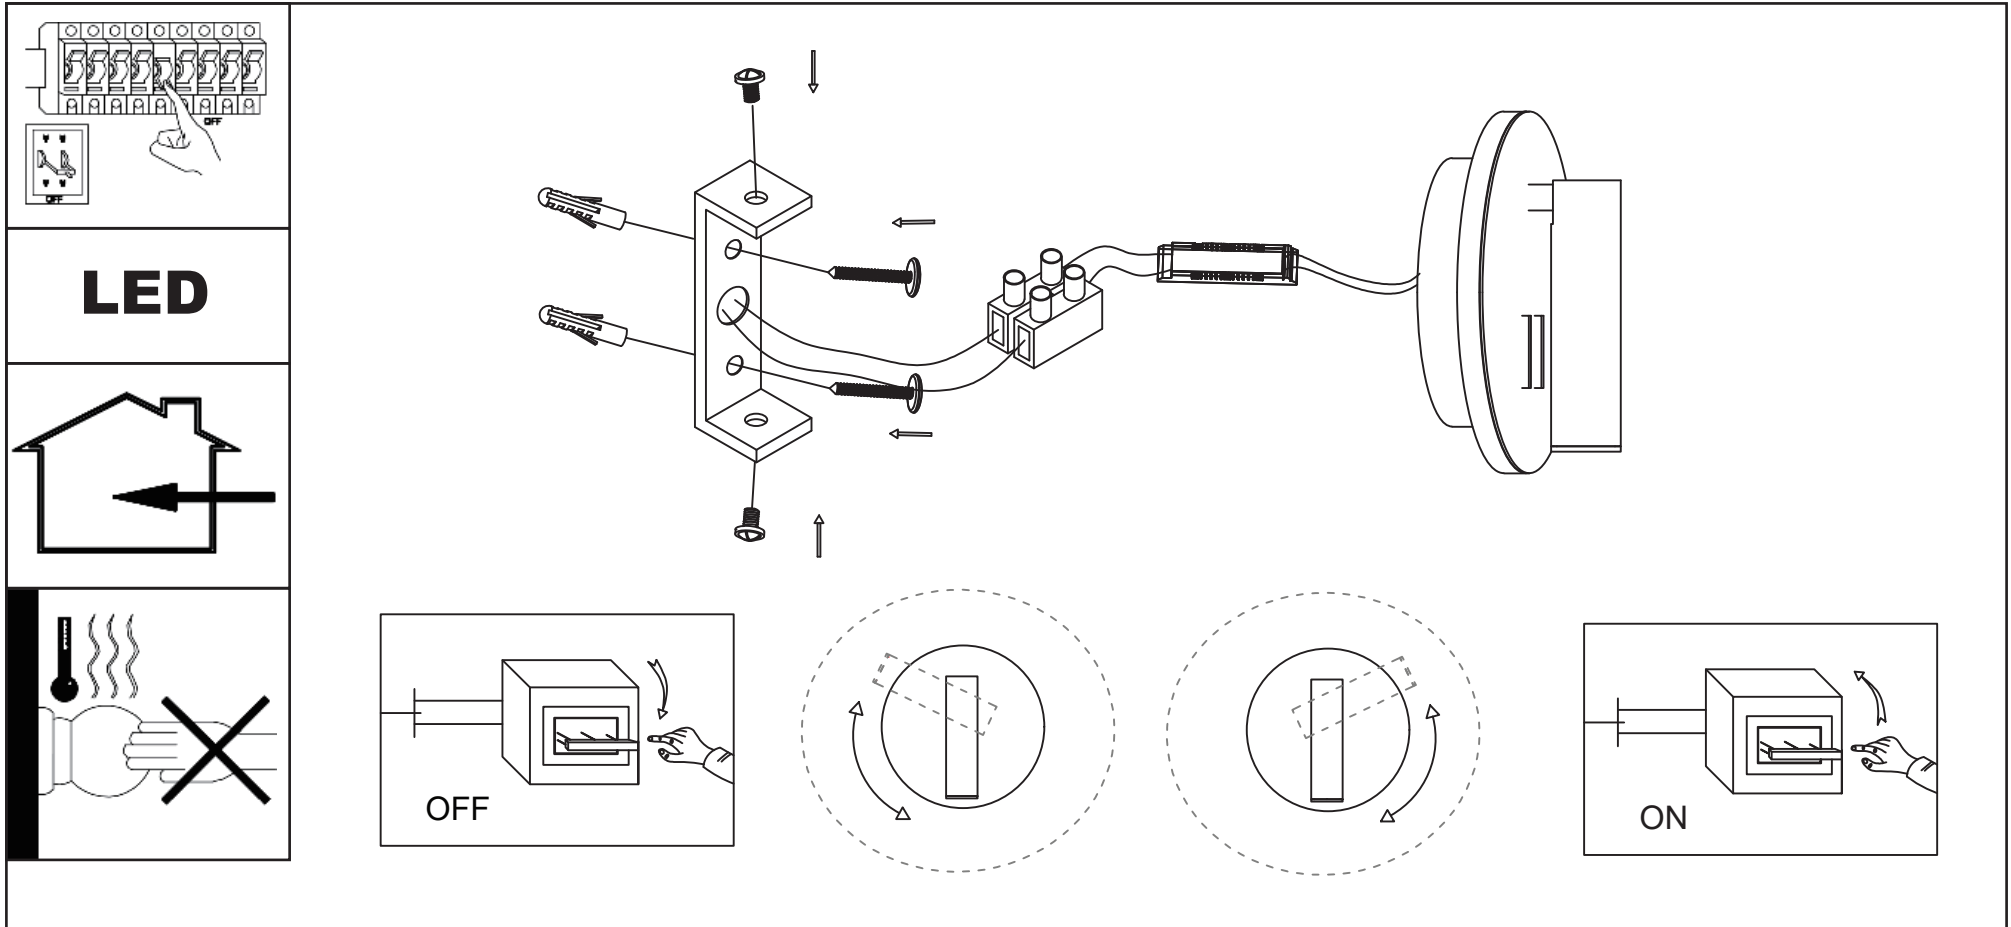

ASSEMBLY INSTRUCTION / ИНСТРУКЦИЯ

Модели / Models: A8232AP-1WH
A8232AP-1BK

Warning:

1. Turn off the main power at the circuit breaker before installing in order to prevent possible shock;
2. Don't exceed the rated voltage 230V;
3. Don't install on haven't finished ceiling and loose wood ceiling;
4. Do not use corrosive liquids to clean fixture such as acid, and alkaline liquids. Please use soft cloth when cleaning.