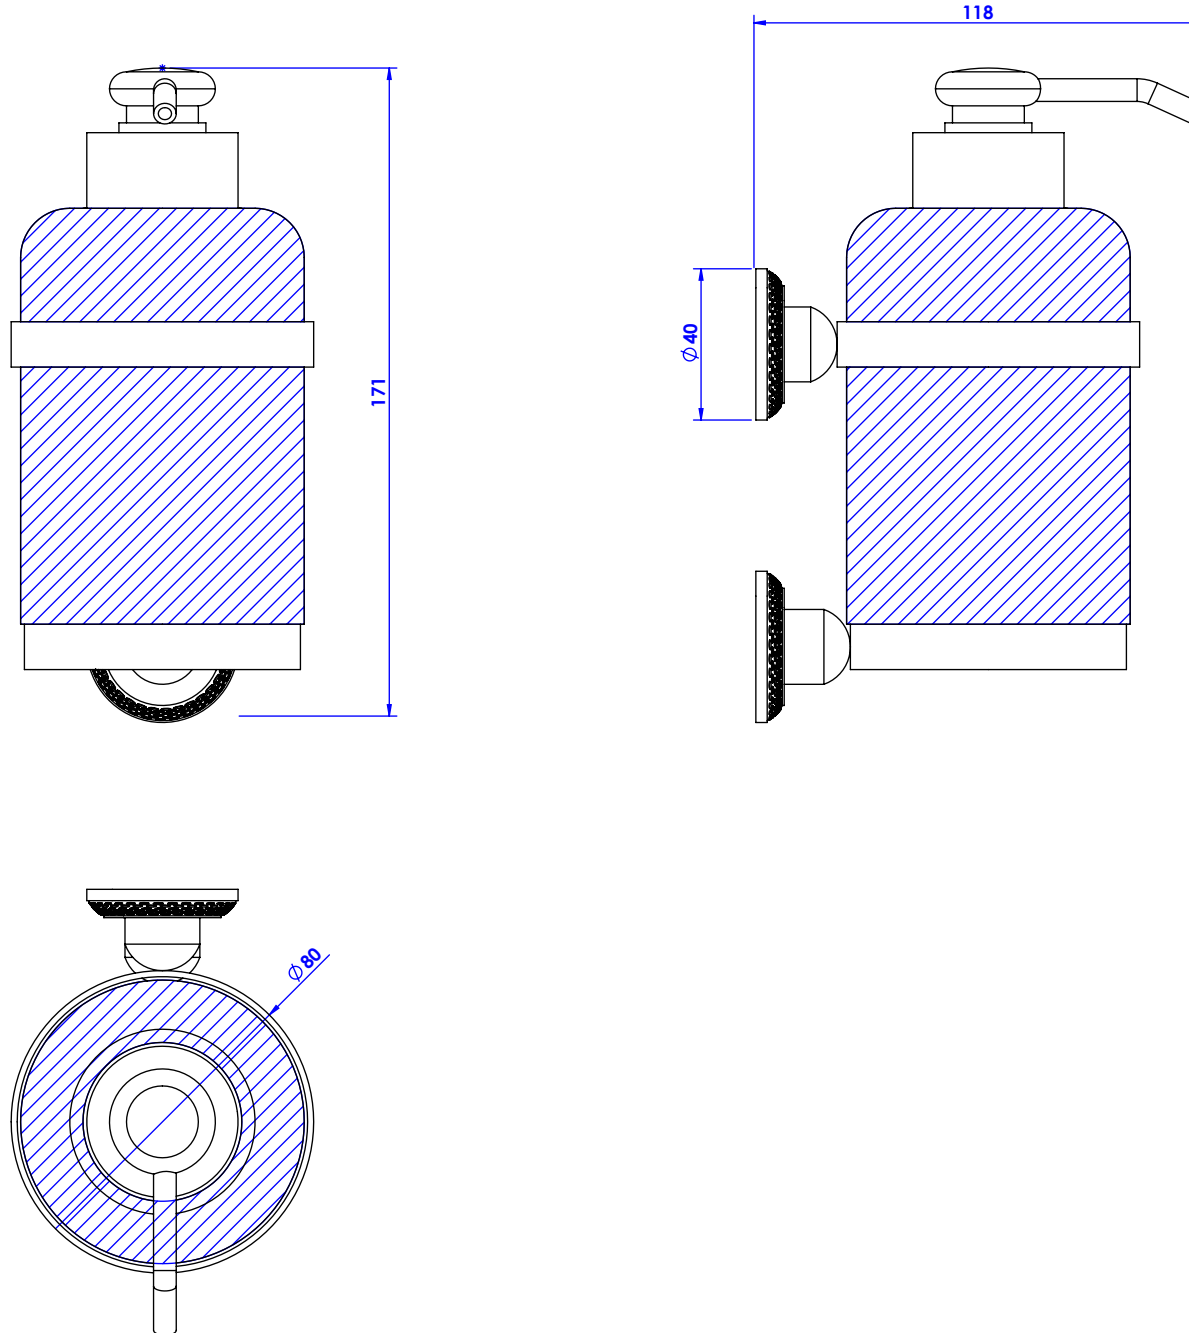

Collection : Coupole

Distributeur de savon liquide mural. GM, cristallin, cont.360ml.

Wall-mounted soap dispenser. large size, cristallin, cont.360ml.

Ref : C67-530

CRISTAL & BRONZE

PARIS · 1937

23/11/2020-1