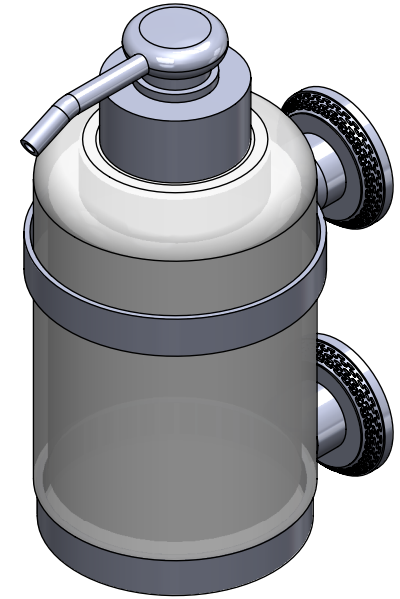

Collection : Coupole

Distributeur de savon liquide mural. GM, cristallin, cont.360ml.

Wall-mounted soap dispenser. large size, cristallin, cont.360ml.

Ref : C67-530

CRISTAL & BRONZE

PARIS · 1937

23/11/2020-1