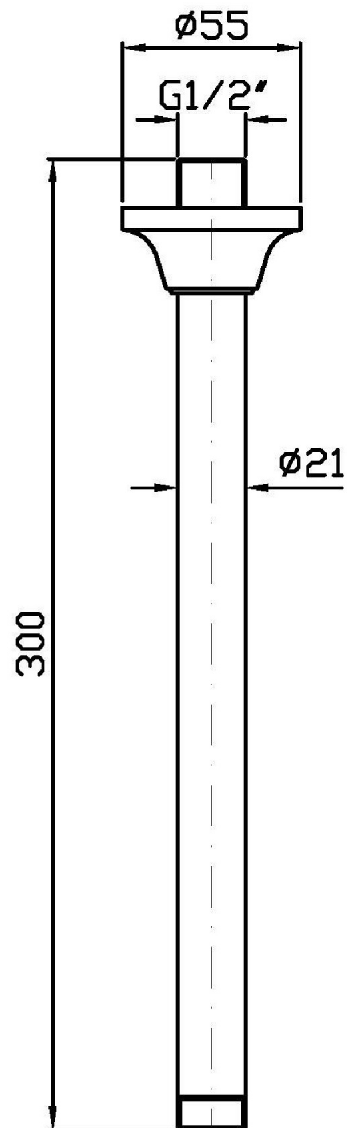

## SHOWER

Z92972

Braccio doccia a soffitto. / Ceiling mounted shower arm.

Braccio doccia a soffitto, lunghezza 300mm.

Ceiling mounted shower arm. Length 300 mm.

## SHOWER

Z92972

Disegno Complessivo / Overall Drawing

## SHOWER

Z92972

Pesi e Misure / Weights and Sizes

Peso ( Kg ) Weight ( lb )	0,50 ( Kg )	1,10 ( lb )
Volume test ( dc3 ) - ( in3 )	1,99 ( dc3 )	121,44 ( in3 )
h ( mm ) - ( in )	55,00 ( mm )	2,17 ( in )
L1 ( mm ) - ( in )	100,00 ( mm )	3,94 ( in )
L2 ( mm ) - ( in )	360,00 ( mm )	14,17 ( in )