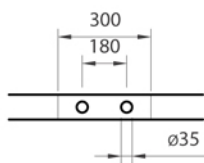

\* Option

Rim detail

CAST IRON BATHTUB Collection	
Code	Description
9132	<b>Cast iron bathtub 1700x810 (Kg. 124 - Lt. 220)</b> Without tap holes, external unfinished
9120	<b>Cast iron feet</b> Unfinished
9121	White
9122-C	Chrome
9123	Incalux
103	<b>External painting</b> External painting White
105	External painting RAL
106	Gold leaf decoration
107	Silver leaf decoration

Verona - Italy  
 tel. +39 045 8006917  
 fax. +39 045 8020111  
 gentry-home.com

CAST IRON BATHTUB Collection	
Code	Description
0190-C 0191-I/N/O/OR 0191-B/ND/R	<p><b>Exposed bath waste with drain stopper chain and overflow with exposed pipes for floor connector and siphon</b></p> <p>Chrome Incalux, Nickel, Dark Gold, Rose Gold Bronze, Dark Nickel, Copper</p>