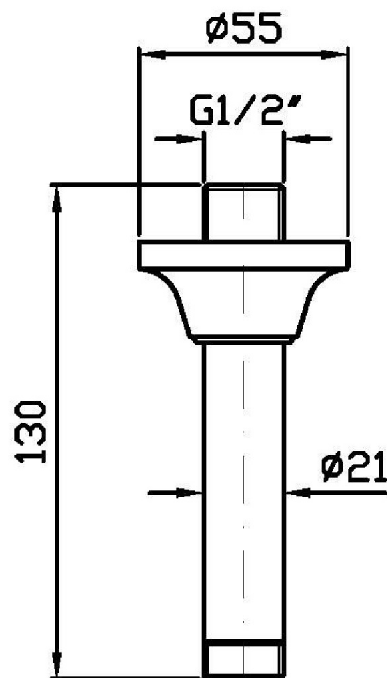

## SHOWER

Z92971

Braccio doccia a soffitto. / Ceiling mounted shower arm.

Braccio doccia a soffitto, lunghezza 130mm.

Ceiling mounted shower arm. Length 130 mm.

## SHOWER

Z92971

Disegno Complessivo / Overall Drawing

## SHOWER

Z92971

Pesi e Misure / Weights and Sizes

Peso ( Kg ) Weight ( lb )	0,41 ( Kg )	0,91 ( lb )
Volume test ( dc3 ) - ( in3 )	1,01 ( dc3 )	61,63 ( in3 )
h ( mm ) - ( in )	70,00 ( mm )	2,76 ( in )
L1 ( mm ) - ( in )	70,00 ( mm )	2,76 ( in )
L2 ( mm ) - ( in )	205,00 ( mm )	8,07 ( in )