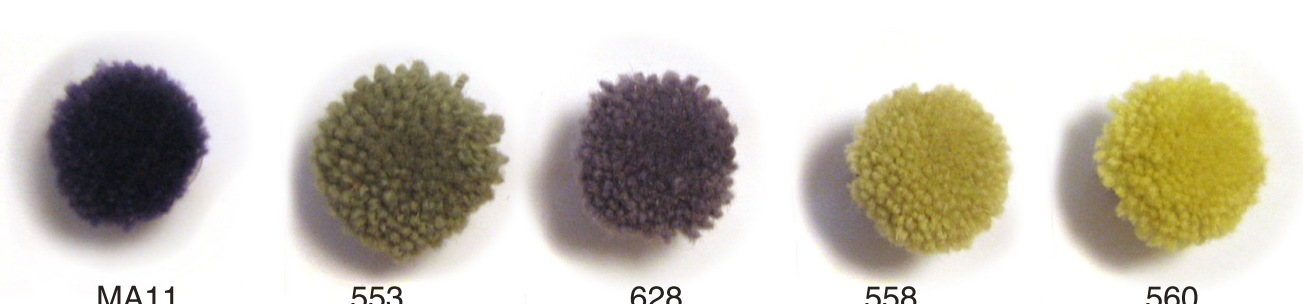

Продажа дизайнерской мебели, света и аксессуаров по всей России. The color that you are viewing may vary depending on its screen or printer.
hello@barcelonadesign.ru
www.barcelonadesign.ru

684   630   685   1050   708

681   714   566   730   618

651   731   607   680   489

MA11   553   628   558   560

737   614   734   516   561