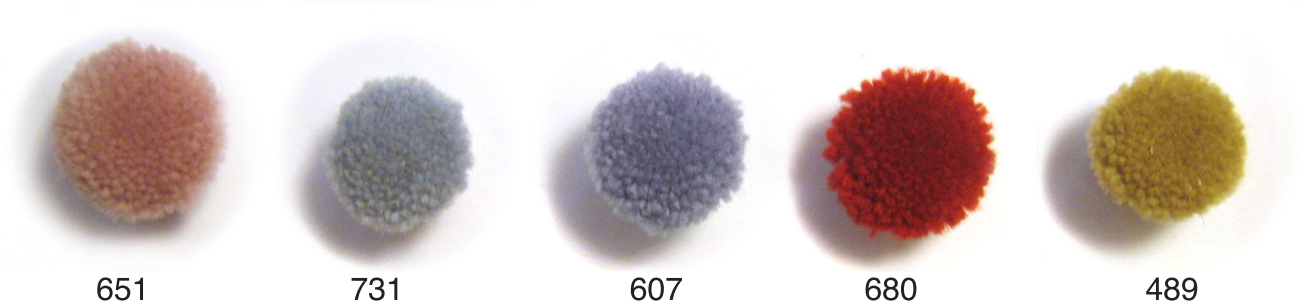

Продажа дизайнерской мебели, света и аксессуаров по всей России. The color that you are viewing may vary depending on its screen or printer.
hello@barcelonadesign.ru
www.barcelonadesign.ru

684   630   685   1050   708

681   714   566   730   618

651   731   607   680   489

MA11   553   628   558   560

737   614   734   516   561