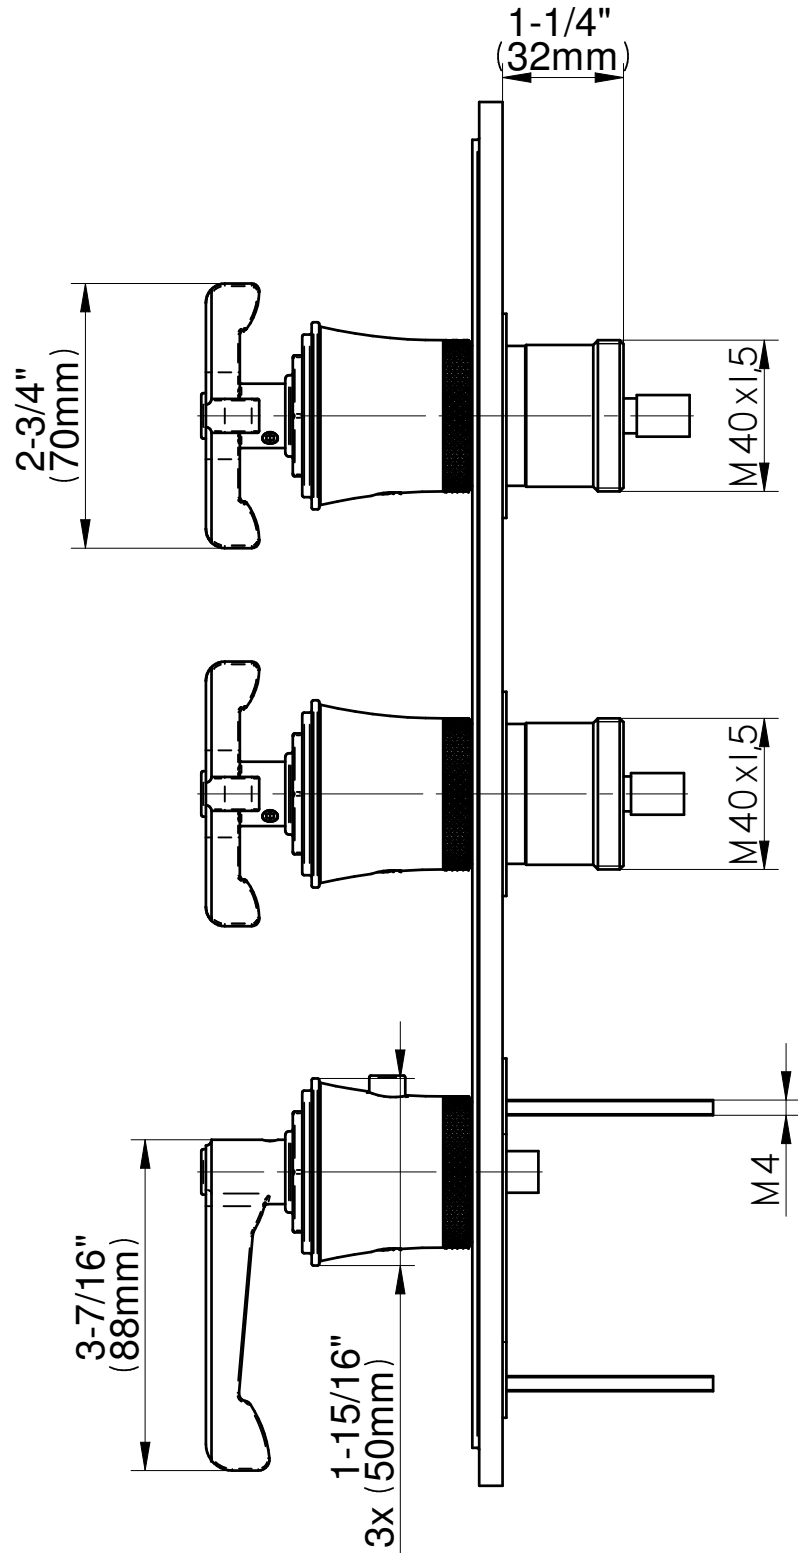

E-8178-LM60C20-T

VIGNOLA Series

GRAFF®
CUTTING EDGE DESIGN