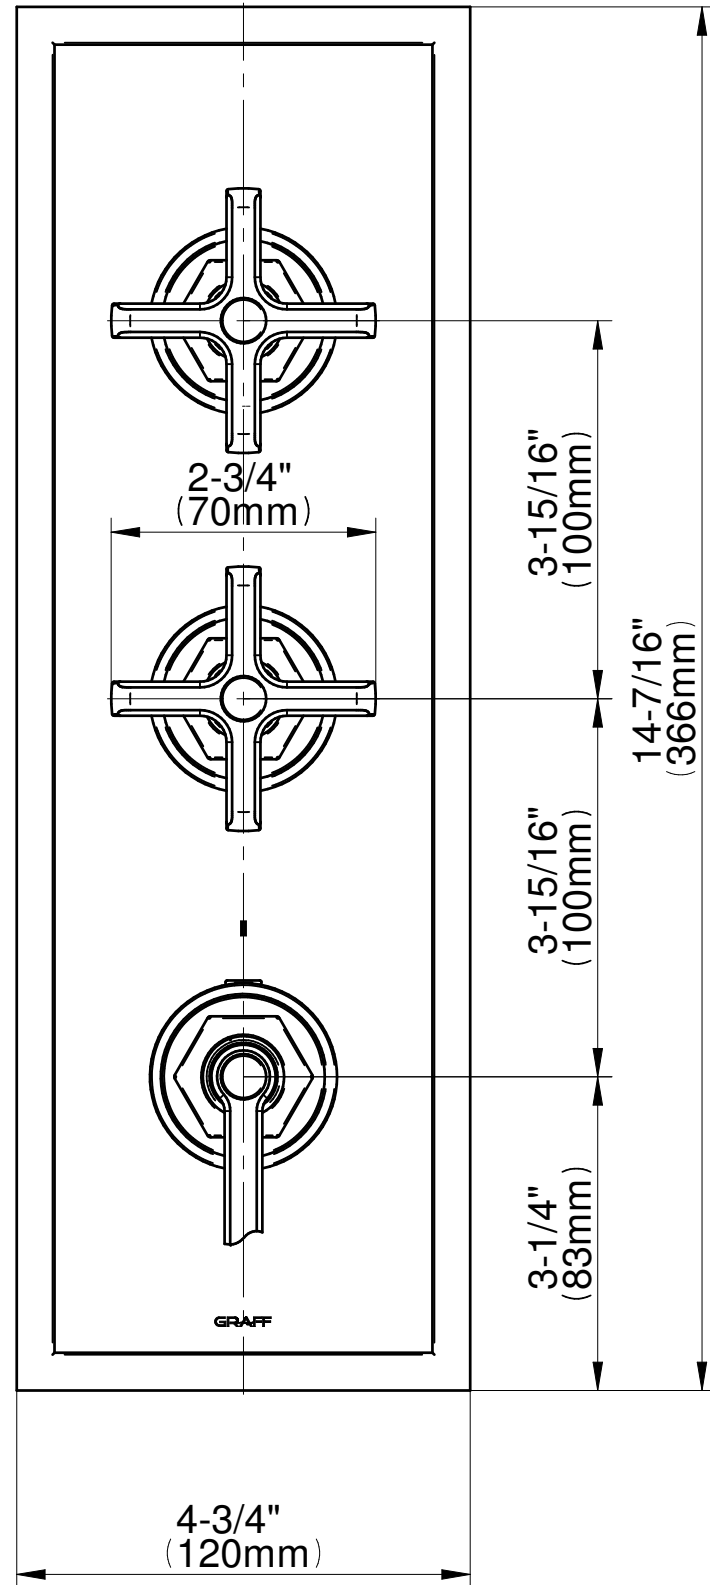

E-8178-LM60C20-T

VIGNOLA Series

GRAFF®
CUTTING EDGE DESIGN