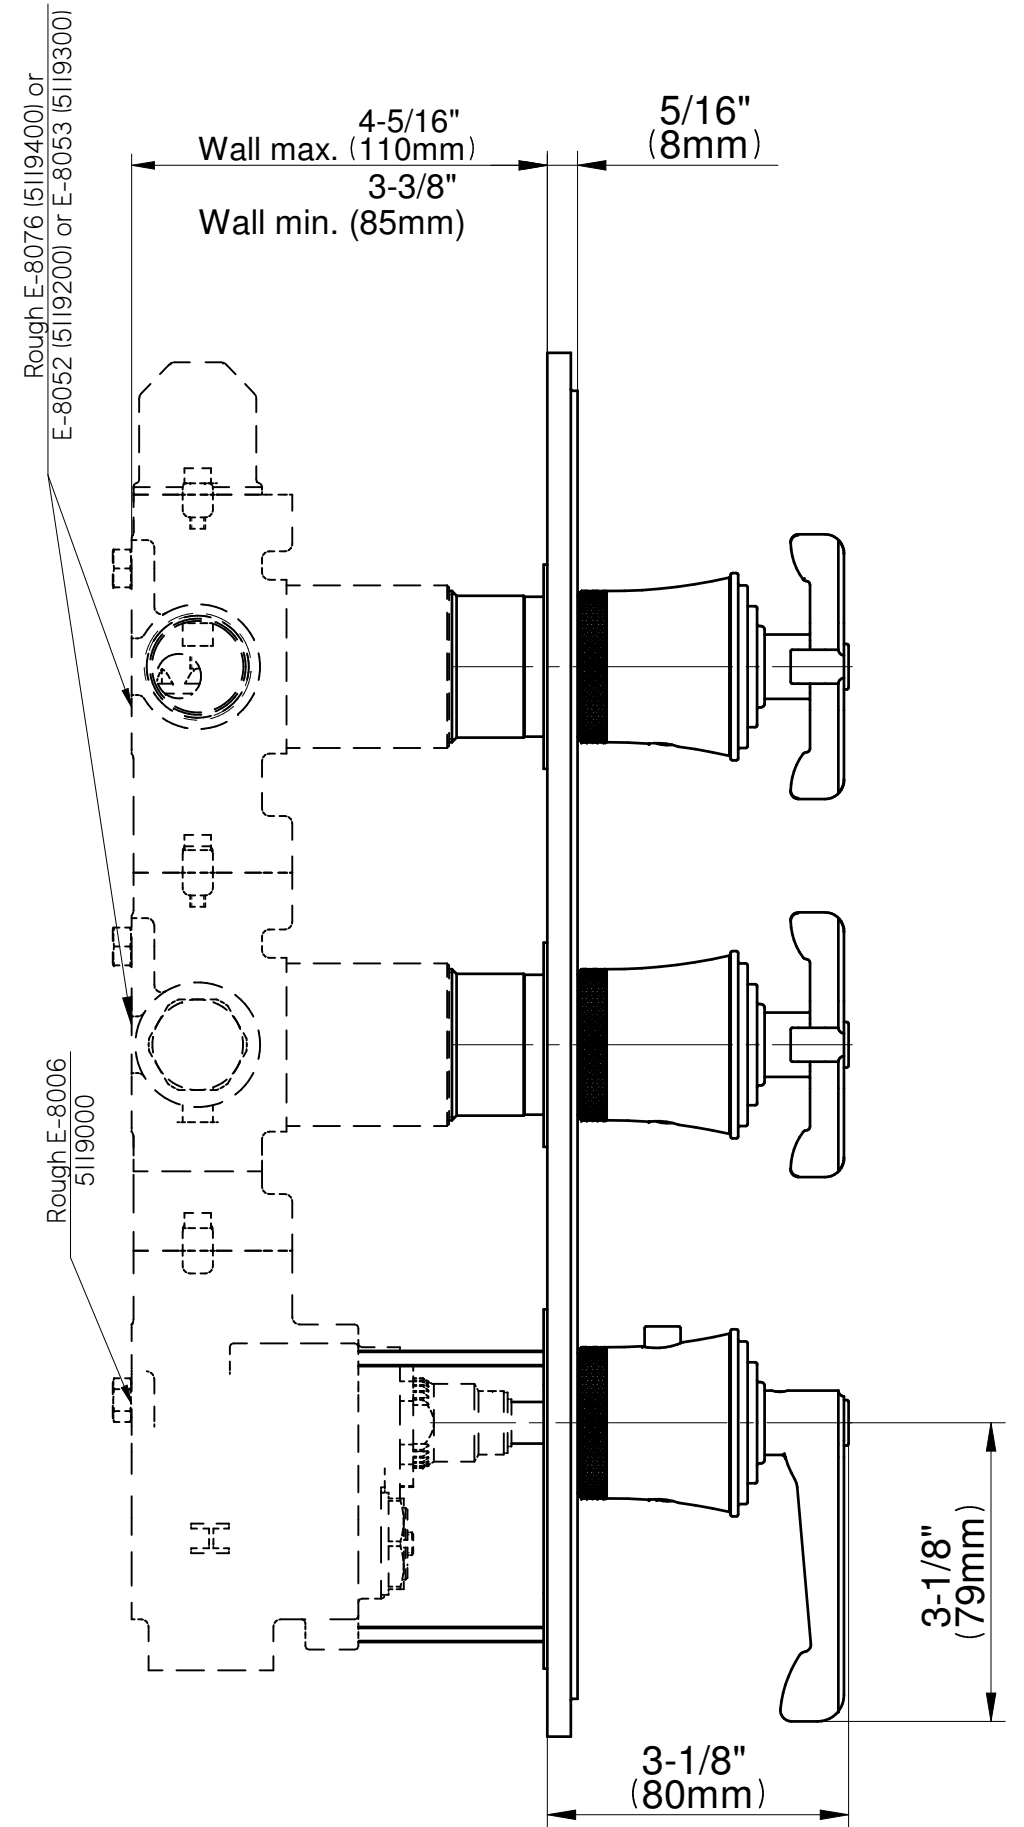

E-8178-LM60C20-T

VIGNOLA Series

GRAFF®
CUTTING EDGE DESIGN