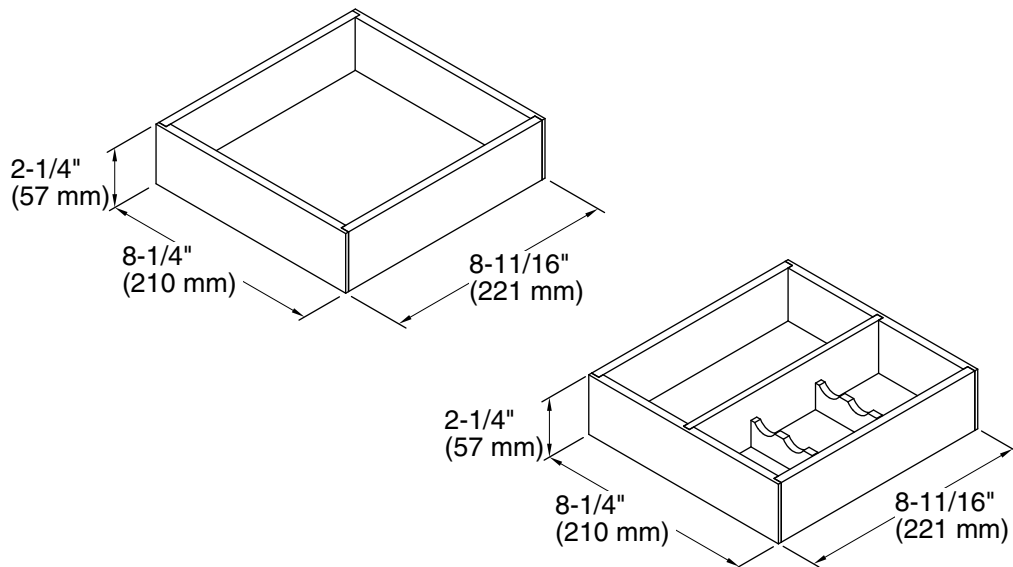

Features

- For use with Jacquard®, Damask®, Poplin®, Marabou®, and Jute® vanities.
- Compartmentalizes vanity drawer to maximize storage space and organize items.
- Includes one storage tray and one oral care tray.
- Bamboo construction.
- Rubber feet allow you to set tray on the countertop during use.

Color tiles intended for reference only.

Color	Code	Description
-------	------	-------------

	1WS	Bamboo Twill
--	-----	--------------

Technical Information

All product dimensions are nominal.

Material: Wood