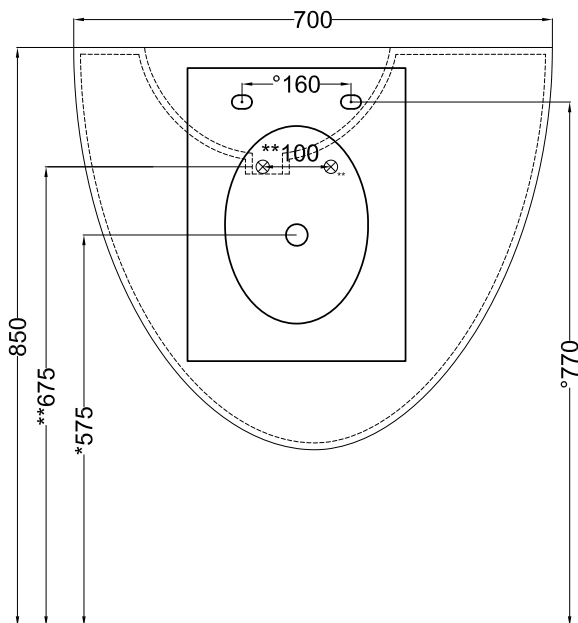

Le Giare - art. LGLS70

lavabo sospeso 70
wall hung washbasin 70

cielo
handmade in Italy

PESO NETTO/NET WEIGHT: 34,30 Kg

PCS PALLET: 4
PCS PALLET CONTAINER: 6

ACCESSORI/ACCESSORIES:

PIL01 - Piletta universale click-clack CROMO con coperchio in ceramica / Universal click-clack drain in CHROME with ceramic lid

PIL01NM - Piletta universale click-clack NERO MATT con coperchio in ceramica / Universal click-clack drain in MATT BLACK with ceramic lid

PIL01BR - Piletta universale click-clack BRONZO con coperchio in ceramica / Universal click-clack drain in BRONZE with ceramic lid

PIL01CM - Piletta universale click-clack CEMENTO con coperchio in ceramica / Universal click-clack drain in CEMENTO with ceramic lid

SIFR - Sifone per lavabo Le Giare (obbligatorio) / Washbasin siphon for Le Giare (obligatory)

FINITURE

FINISHES

- Bianco/white - glossy
- Nero/black - glossy

Le Terre di Cielo

Talco	Arenaria
Pomice	Avena
Brina	Lino
Basalto	Agave
Lavagna	Muschio
Cemento	Polvere
Fango	Cipria
Cacao	Canapa

NOTE/NOTES

Disponibile nell'opzione senza foro rubinetto (art. LGLS70SF).

Available the option without tap hole (art. LGLS70SF).

DoP No. 14688.01

Ottobre 2020

TOP

SIDE

BACK

ATTENZIONE:

ATTENZIONE: Superfici, pesi e misure riportate possono presentare leggere differenze rispetto ai pezzi reali, in considerazione e accordo delle caratteristiche di tolleranza intrinseche del materiale ceramico e del suo processo produttivo. L'azienda si riserva di cambiare schede tecniche e caratteristiche di funzionamento degli articoli in ogni momento e senza necessità di preavviso.