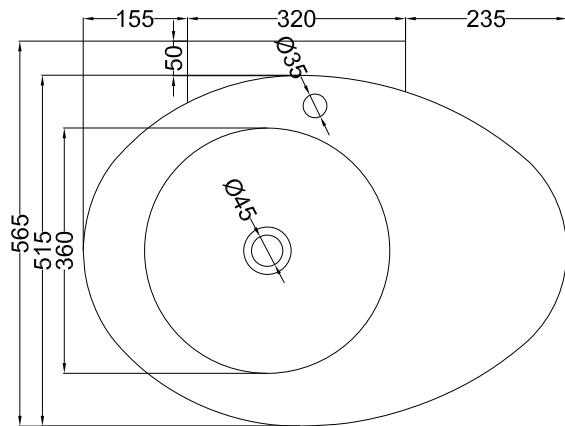

Le Giare - art. LGLS70

lavabo sospeso 70
wall hung washbasin 70

cielo
handmade in Italy

PESO NETTO/NET WEIGHT: 34,30 Kg

PCS PALLET: 4
PCS PALLET CONTAINER: 6

ACCESSORI/ACCESSORIES:

PIL01 - Piletta universale click-clack CROMO con coperchio in ceramica / Universal click-clack drain in CHROME with ceramic lid

PIL01NM - Piletta universale click-clack NERO MATT con coperchio in ceramica / Universal click-clack drain in MATT BLACK with ceramic lid

PIL01BR - Piletta universale click-clack BRONZO con coperchio in ceramica / Universal click-clack drain in BRONZE with ceramic lid

PIL01CM - Piletta universale click-clack CEMENTO con coperchio in ceramica / Universal click-clack drain in CEMENTO with ceramic lid

SIFR - Sifone per lavabo Le Giare (obbligatorio) / Washbasin siphon for Le Giare (obligatory)

FINITURE

FINISHES

- Bianco/white - glossy
- Nero/black - glossy

Le Terre di Cielo

Talco	Arenaria
Pomice	Avena
Brina	Lino
Basalto	Agave
Lavagna	Muschio
Cemento	Polvere
Fango	Cipria
Cacao	Canapa

NOTE/NOTES

Disponibile nell'opzione senza foro rubinetto (art. LGLS70SF).

Available the option without tap hole (art. LGLS70SF).

DoP No. 14688.01

Ottobre 2020

TOP

SIDE

BACK

ATTENZIONE:

ATTENZIONE: Superfici, pesi e misure riportate possono presentare leggere differenze rispetto ai pezzi reali, in considerazione e accordo delle caratteristiche di tolleranza intrinseche del materiale ceramico e del suo processo produttivo. L'azienda si riserva di cambiare schede tecniche e caratteristiche di funzionamento degli articoli in ogni momento e senza necessità di preavviso.