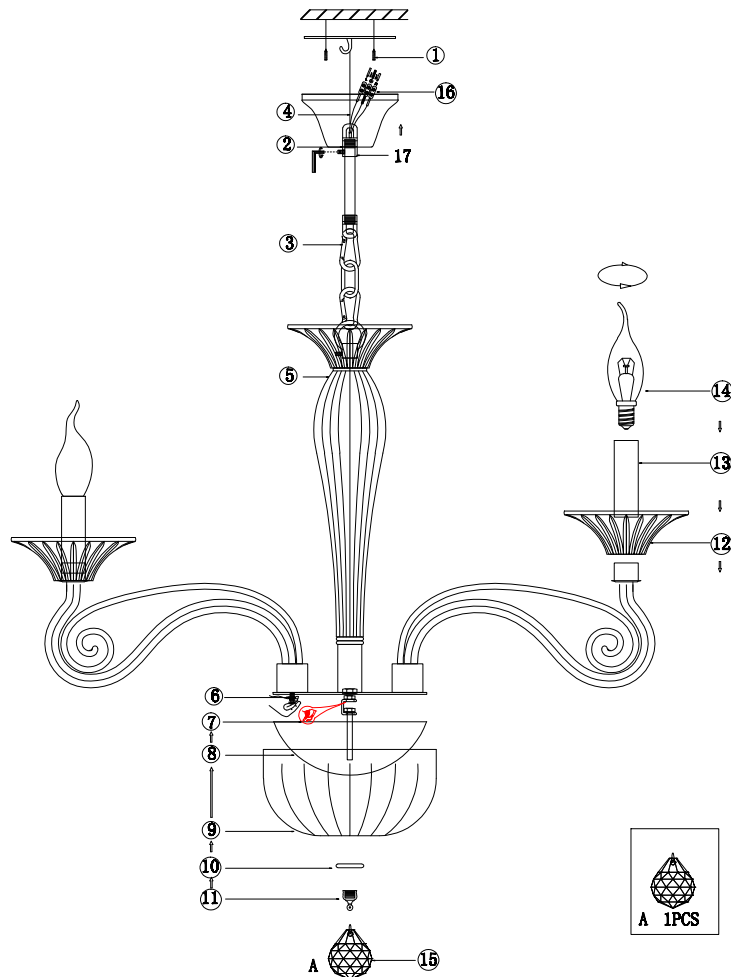

Instruction

DIA010PL-06TR

6 x E14 (40W)

Model: DIA010PL-06TR
Collection: Diamant Crystal
Series: Acqua

Ceiling Lamps