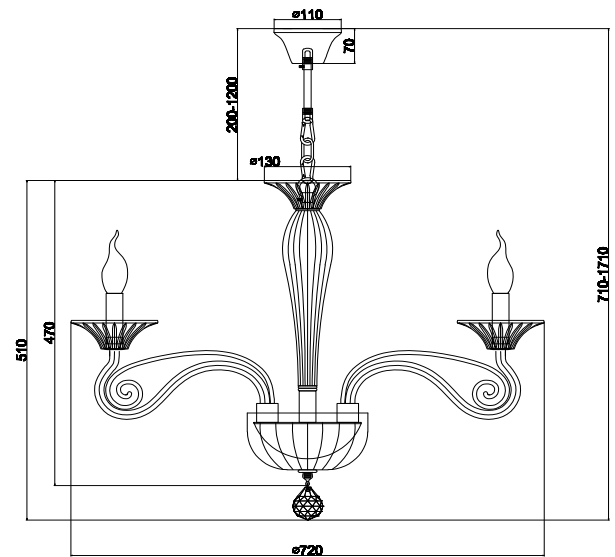

Instruction

DIA010PL-06TR

6 x E14 (40W)

Model: DIA010PL-06TR
Collection: Diamant Crystal
Series: Acqua

Ceiling Lamps