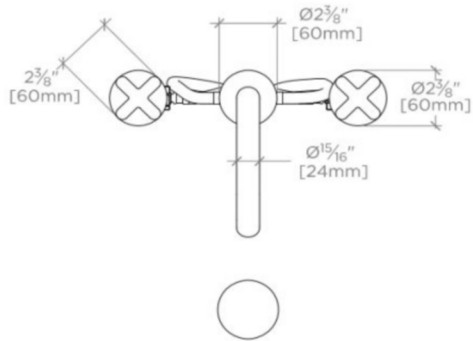

### TECHNICAL DETAILS

ADA Compliance: Yes  
 Adjustable versus Fixed Spray: Fixed Spray  
 Deck Thickness Maximum: 2 1/8"  
 Deck Thickness Minimum: 1/8"  
 Drain Assembly Materials: Brass  
 Drain Depth Maximum: 1 3/4"  
 Drain Hole Diameter: 1 3/4"  
 Drain Style: Push Touch  
 Escutcheon Primary Material: Brass  
 Fittings Hole Diameter: 1 3/8"  
 Flow Restriction Options: 1.0 , 1.2 , 1.5 , 1.75, 2.2  
 Handle Spread Maximum: 12"  
 Handle Spread Minimum: 8"  
 Handle Turn Angle: Quarter Turn  
 Depth / Width: 7 1/8"  
 Drain Depth Minimum: 1 1/4"  
 Height: 4"  
 Inlet Connection Size: 1/2"  
 Inlet Connection Type: Male With Supply Nut  
 Inlet Supply Spread Maximum: 12"  
 Inlet Supply Spread Minimum: 8"  
 Installation Type: Deck Mounted  
 Length: 11 3/8"  
 Number of Handles: Two  
 Number of Holes: Three Hole  
 Primary Material: Brass  
 Spout Swivel: N  
 Suggested Application: Bath  
 Valve Material: Ceramic  
 Water Pressure Maximum: 85.0 psi  
 Water Pressure Minimum: 20.0 psi  
 Water Pressure Recommended: 45.0 psi

### PRODUCT (NOTES)

Sold with European style drain; USA style drain sold separately for use with non-Waterworks sinks.

.25

PTLS01

.25 Low Profile Three Hole Deck Mounted Lavatory Faucet with Metal Cross Handles

TOP VIEW

SCALE: 1 1/2"=1'-0"

FRONT VIEW

SCALE: 1 1/2"=1'-0"

SIDE VIEW

SCALE: 1 1/2"=1'-0"