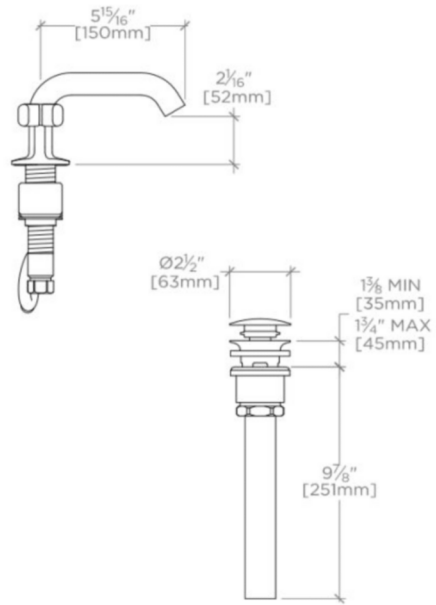

### TECHNICAL DETAILS

ADA Compliance: Yes  
 Adjustable versus Fixed Spray: Fixed Spray  
 Deck Thickness Maximum: 2 1/8"  
 Deck Thickness Minimum: 1/8"  
 Drain Assembly Materials: Brass  
 Drain Depth Maximum: 1 3/4"  
 Drain Hole Diameter: 1 3/4"  
 Drain Style: Push Touch  
 Escutcheon Primary Material: Brass  
 Fittings Hole Diameter: 1 3/8"  
 Flow Restriction Options: 1.0 , 1.2 , 1.5 , 1.75, 2.2  
 Handle Spread Maximum: 12"  
 Handle Spread Minimum: 8"  
 Handle Turn Angle: Quarter Turn  
 Depth / Width: 7 1/8"  
 Drain Depth Minimum: 1 1/4"  
 Height: 4"  
 Inlet Connection Size: 1/2"  
 Inlet Connection Type: Male With Supply Nut  
 Inlet Supply Spread Maximum: 12"  
 Inlet Supply Spread Minimum: 8"  
 Installation Type: Deck Mounted  
 Length: 11 3/8"  
 Number of Handles: Two  
 Number of Holes: Three Hole  
 Primary Material: Brass  
 Spout Swivel: N  
 Suggested Application: Bath  
 Valve Material: Ceramic  
 Water Pressure Maximum: 85.0 psi  
 Water Pressure Minimum: 20.0 psi  
 Water Pressure Recommended: 45.0 psi

### PRODUCT (NOTES)

Sold with European style drain; USA style drain sold separately for use with non-Waterworks sinks.

.25

PTLS01

.25 Low Profile Three Hole Deck Mounted Lavatory Faucet with Metal Cross Handles

TOP VIEW

SCALE: 1 1/2"=1'-0"

FRONT VIEW

SCALE: 1 1/2"=1'-0"

SIDE VIEW

SCALE: 1 1/2"=1'-0"