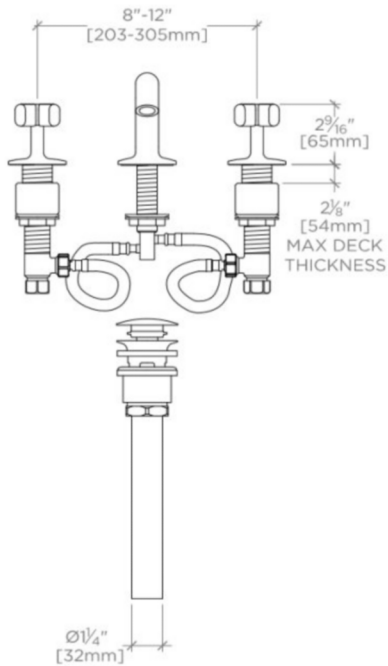

### TECHNICAL DETAILS

ADA Compliance: Yes  
 Adjustable versus Fixed Spray: Fixed Spray  
 Deck Thickness Maximum: 2 1/8"  
 Deck Thickness Minimum: 1/8"  
 Drain Assembly Materials: Brass  
 Drain Depth Maximum: 1 3/4"  
 Drain Hole Diameter: 1 3/4"  
 Drain Style: Push Touch  
 Escutcheon Primary Material: Brass  
 Fittings Hole Diameter: 1 3/8"  
 Flow Restriction Options: 1.0 , 1.2 , 1.5 , 1.75, 2.2  
 Handle Spread Maximum: 12"  
 Handle Spread Minimum: 8"  
 Handle Turn Angle: Quarter Turn  
 Depth / Width: 7 1/8"  
 Drain Depth Minimum: 1 1/4"  
 Height: 4"  
 Inlet Connection Size: 1/2"  
 Inlet Connection Type: Male With Supply Nut  
 Inlet Supply Spread Maximum: 12"  
 Inlet Supply Spread Minimum: 8"  
 Installation Type: Deck Mounted  
 Length: 11 3/8"  
 Number of Handles: Two  
 Number of Holes: Three Hole  
 Primary Material: Brass  
 Spout Swivel: N  
 Suggested Application: Bath  
 Valve Material: Ceramic  
 Water Pressure Maximum: 85.0 psi  
 Water Pressure Minimum: 20.0 psi  
 Water Pressure Recommended: 45.0 psi

### PRODUCT (NOTES)

Sold with European style drain; USA style drain sold separately for use with non-Waterworks sinks.

.25

PTLS01

.25 Low Profile Three Hole Deck Mounted Lavatory Faucet with Metal Cross Handles

TOP VIEW

SCALE: 1 1/2"=1'-0"

FRONT VIEW

SCALE: 1 1/2"=1'-0"

SIDE VIEW

SCALE: 1 1/2"=1'-0"