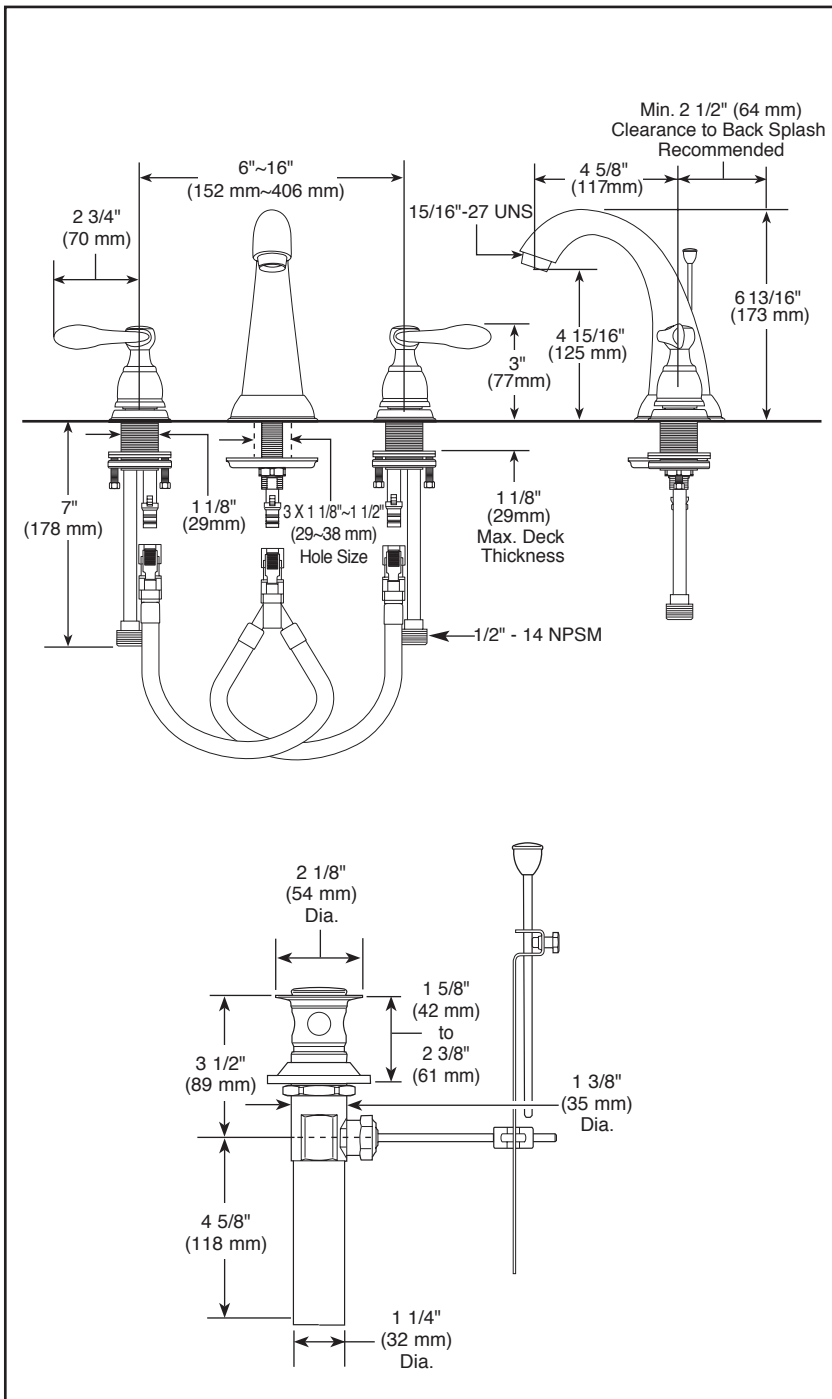

WARRANTY

- Parts and Finish - Lifetime limited warranty; or for commercial purchasers, 10 years for multi-family residential (apartments and condominiums) and 5 years for all other commercial uses, in each case from the date of purchase.
- Electronic Parts and Batteries (if applicable) - 5 years from the date of purchase; or for commercial purchasers, 1 year from the date of purchase. No warranty is provided on batteries.