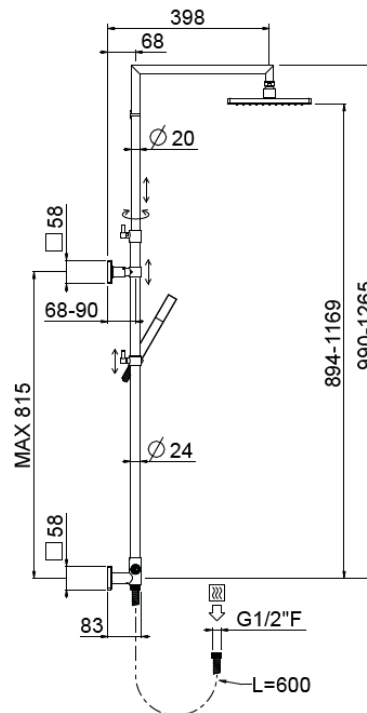

# Corner telescopic exposed

Corner telescopic exposed, Square shower head  
**31476/ED-CR**

## TECHNICAL INFORMATION

Turning shower column with adjustable mounting with articulated shower holder, external holder with flexible hose cm 60, adjustable upper holder and diverter. Non-liming inspectable square shower head 200x200 in ABS. ABS non-liming one jet square shower. PVC smooth double anti-torsion flexible hose cm 150. CHROME

## SPARE PARTS

## TECHNICAL DRAWING