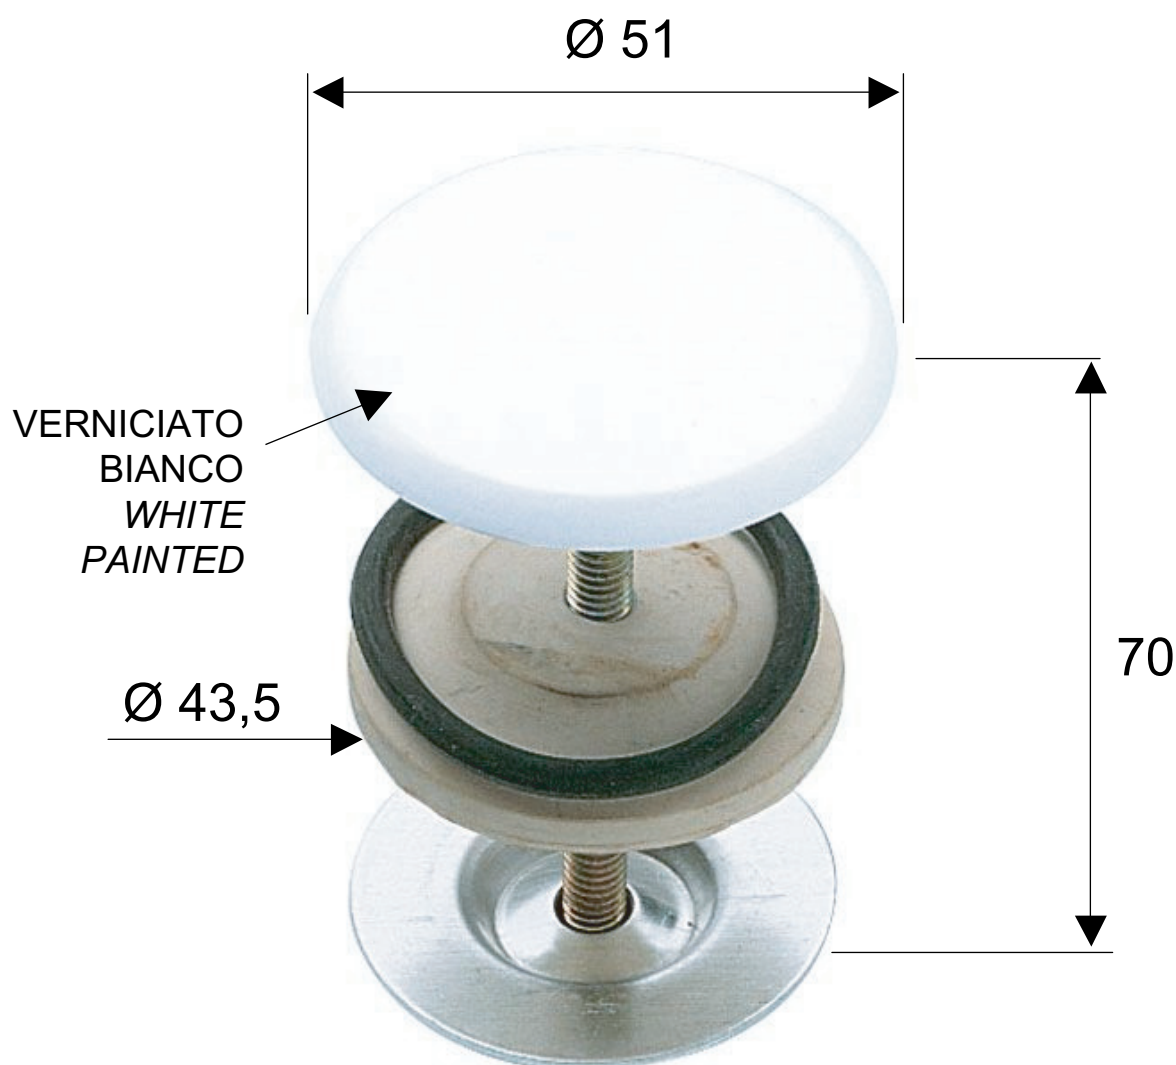

ART. COD. **A671**

MATERIALI / MATERIALS

OTTONE CROMATO / CHROME PLATED BRASS
OTTONE VERNICIATO / PAINTED BRASS - ABS -NBR

CROMATURA / CHROME PLATING

UNI EN 248