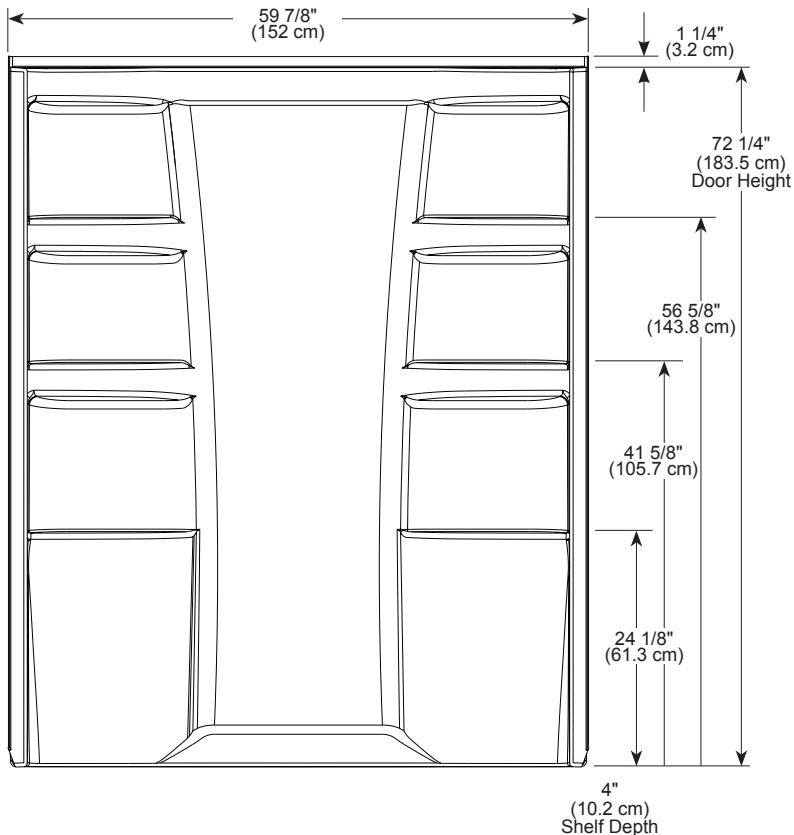

see what Delta can do™

HYCROFT™

B67513-6032-WH
60" X 32" THREE-PIECE
SHOWER WALL SET

- Made with High-Gloss ProCrylic™ Material
- Direct-to-Stud Installation
- 10 Year Limited Residential Warranty
- 1 Year Limited Commercial Warranty

COLOR/FINISH

- White

COMPLIES WITH:

- CSA B45.5/IAPMO Z 124