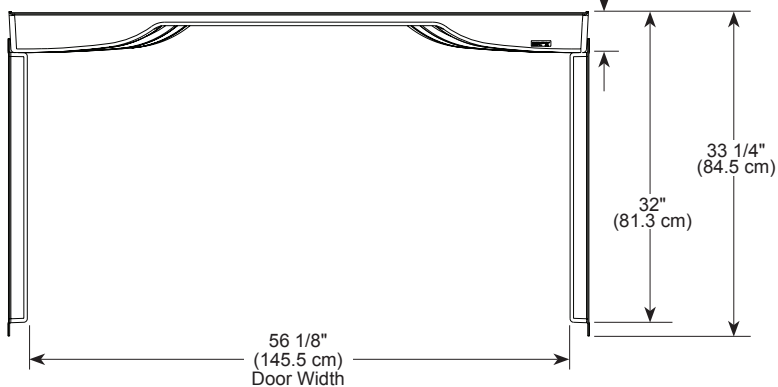

see what Delta can do™

HYCROFT™

B67513-6032-WH
60" X 32" THREE-PIECE
SHOWER WALL SET

- Made with High-Gloss ProCrylic™ Material
- Direct-to-Stud Installation
- 10 Year Limited Residential Warranty
- 1 Year Limited Commercial Warranty