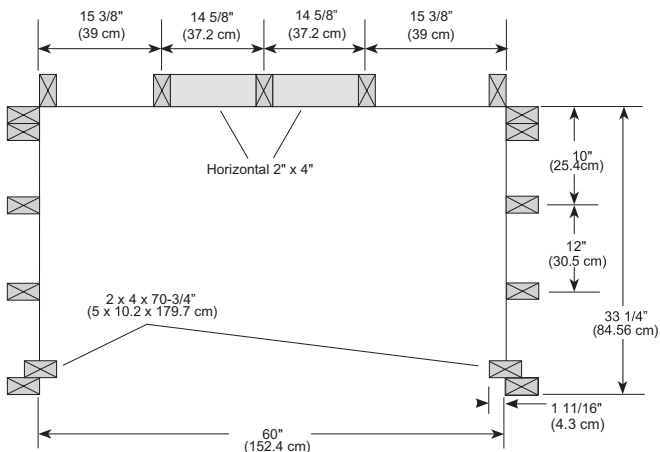

see what Delta can do™

HYCROFT™

B67513-6032-WH
60" X 32" THREE-PIECE
SHOWER WALL SET

- Made with High-Gloss ProCrylic™ Material
- Direct-to-Stud Installation
- 10 Year Limited Residential Warranty
- 1 Year Limited Commercial Warranty

COLOR/FINISH

- White

COMPLIES WITH:

- CSA B45.5/IAPMO Z 124