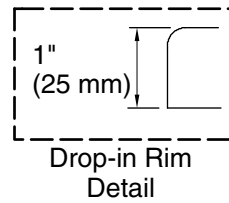

No change in measurement if connected with drain illustrated. (K-7272)