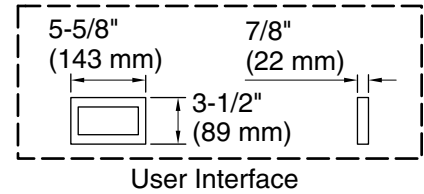

No change in measurement if connected with drain illustrated. (K-7272)