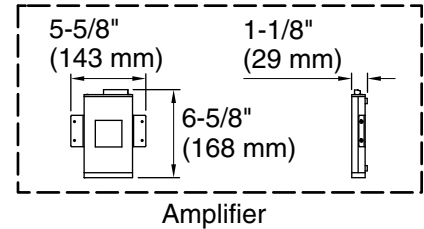

No change in measurement if connected with drain illustrated. (K-7272)

Control Access
30" (762 mm) W
x 15" (381 mm) H
Min

Required Electrical Service

One circuit required, protected with Class A Ground-Fault Circuit-Interrupter (GFCI). Outside North America, this device may be known as a Residual Current Device (RCD).

Amplifier, Heated Surface: 120 V, 15 A, 50/60 Hz

Technical Information

All product dimensions are nominal.

Installation:	Drop-in, Under-mount
Drain location:	End
Basin area, bottom:	39-9/16" x 24-11/16" (1005 mm x 627 mm)
Basin area, top:	53-5/8" x 29-1/2" (1362 mm x 749 mm)
Weight:	85 lbs (38.6 kg)
Minimum floor load:	52 lbs/ft ² (253.9 kg/m ²)
Water depth:	17-1/8" (435 mm)
Water capacity:	81 gal (306.6 L)
Cutout:	Drop-in, 59-1/2" x 35-1/2" (1511 mm x 902 mm)
Electrical component rating:	Amplifier: 120 V, 50/60 Hz Heated Surface: 120 V, 0.5 A, 50/60 Hz, 65 W

Control amplifier fits 16" (406 mm) center studs. 25' (7.6 m) cables are included.