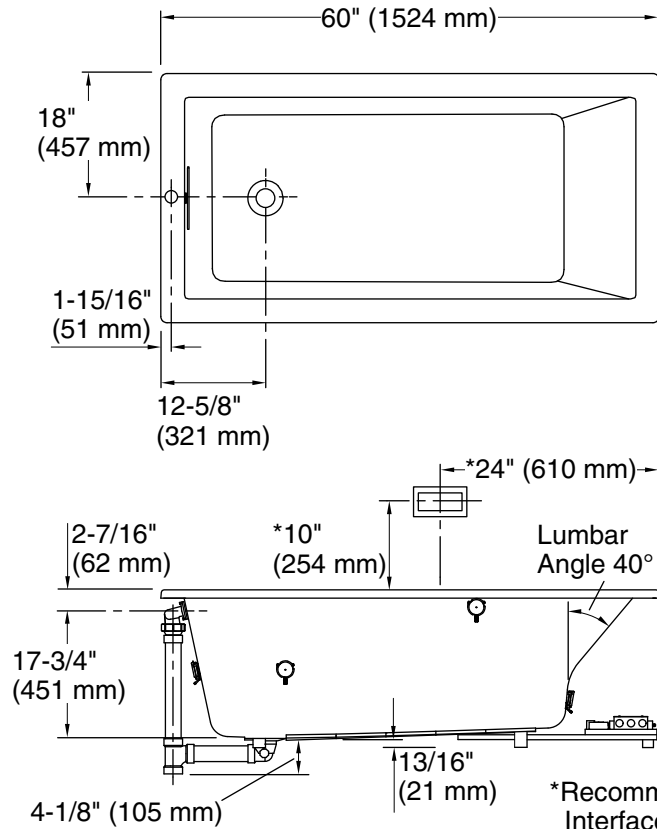

No change in measurement if connected with drain illustrated. (K-7272)

Control Access
30" (762 mm) W
x 15" (381 mm) H
Min

Required Electrical Service

One circuit required, protected with Class A Ground-Fault Circuit-Interrupter (GFCI). Outside North America, this device may be known as a Residual Current Device (RCD).

Amplifier, Heated Surface: 120 V, 15 A, 50/60 Hz

Technical Information

All product dimensions are nominal.

Installation:	Drop-in, Under-mount
Drain location:	End
Basin area, bottom:	39-9/16" x 24-11/16" (1005 mm x 627 mm)
Basin area, top:	53-5/8" x 29-1/2" (1362 mm x 749 mm)
Weight:	85 lbs (38.6 kg)
Minimum floor load:	52 lbs/ft ² (253.9 kg/m ²)
Water depth:	17-1/8" (435 mm)
Water capacity:	81 gal (306.6 L)
Cutout:	Drop-in, 59-1/2" x 35-1/2" (1511 mm x 902 mm)
Electrical component rating:	Amplifier: 120 V, 50/60 Hz Heated Surface: 120 V, 0.5 A, 50/60 Hz, 65 W

Notes

Measure your actual product for rough-in details. Install this product according to the installation instructions.

The hot water supply should be 70% of the capacity of the bath or greater. Installations will vary.

Control amplifier fits 16" (406 mm) center studs. 25' (7.6 m) cables are included.