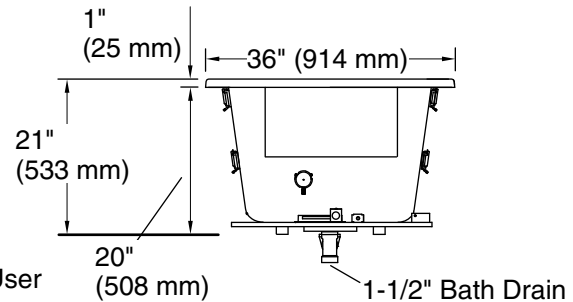

No change in measurement if connected with drain illustrated. (K-7272)

Control Access
30" (762 mm) W
x 15" (381 mm) H
Min

Required Electrical Service

One circuit required, protected with Class A Ground-Fault Circuit-Interrupter (GFCI). Outside North America, this device may be known as a Residual Current Device (RCD).

Amplifier, Heated Surface: 120 V, 15 A, 50/60 Hz

Technical Information

All product dimensions are nominal.

Installation:	Drop-in, Under-mount
Drain location:	End
Basin area, bottom:	39-9/16" x 24-11/16" (1005 mm x 627 mm)
Basin area, top:	53-5/8" x 29-1/2" (1362 mm x 749 mm)
Weight:	85 lbs (38.6 kg)
Minimum floor load:	52 lbs/ft ² (253.9 kg/m ²)
Water depth:	17-1/8" (435 mm)
Water capacity:	81 gal (306.6 L)
Cutout:	Drop-in, 59-1/2" x 35-1/2" (1511 mm x 902 mm)
Electrical component rating:	Amplifier: 120 V, 50/60 Hz Heated Surface: 120 V, 0.5 A, 50/60 Hz, 65 W