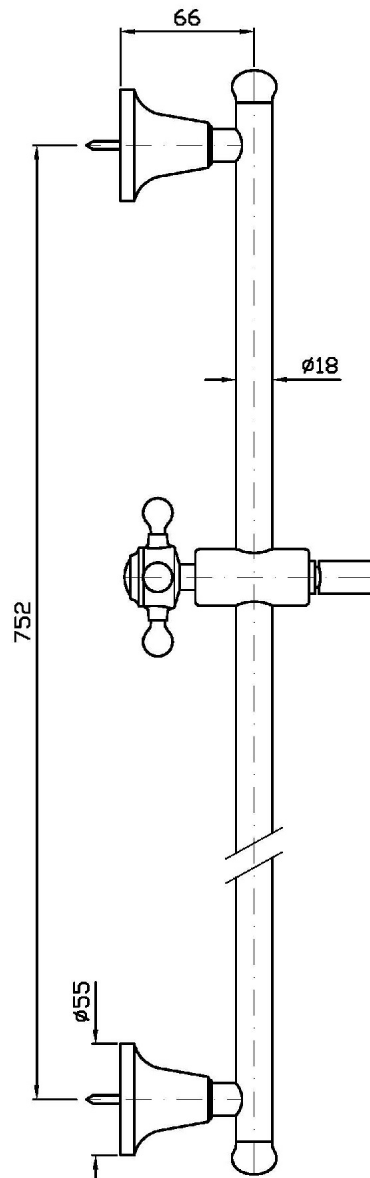

Marchio / Brand ZUCCHETTI

Classe / Class DOCCE

SHOWER

Z93107

Asta murale singola. / Slide rail with adjustable bracket.

Asta murale singola, barra da 800 mm

Slide rail with adjustable bracket. Length 800 mm

SHOWER

Z93107

Disegno Complessivo / Overall Drawing

SHOWER

Z93107

Pesi e Misure / Weights and Sizes

Peso (Kg) Weight (lb)	1,95 (Kg)	4,30 (lb)
Volume test (dc3) - (in3)	9,97 (dc3)	608,41 (in3)
h (mm) - (in)	105,00 (mm)	4,13 (in)
L1 (mm) - (in)	130,00 (mm)	5,12 (in)
L2 (mm) - (in)	730,00 (mm)	28,74 (in)