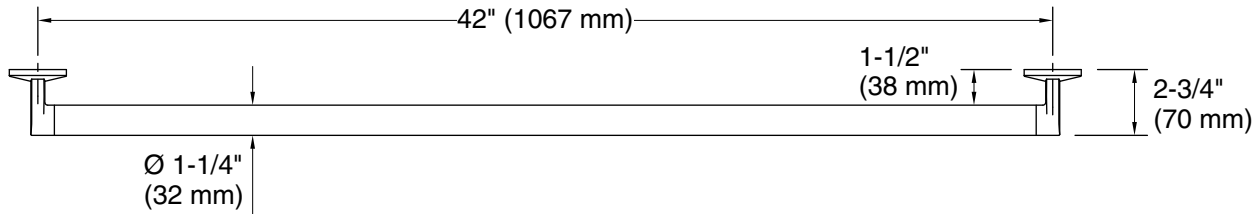

Technical Information

All product dimensions are nominal.

Installation Type: Wall-mount

Material: Zinc, Stainless Steel

Notes

Install this product according to the installation instructions.

WARNING: Risk of personal injury. The wall plates on the grab bar must be mounted to a brace between the wall studs. This will ensure that the weight of the user is adequately supported.

ADA compliant when installed to the specific requirements of these regulations.