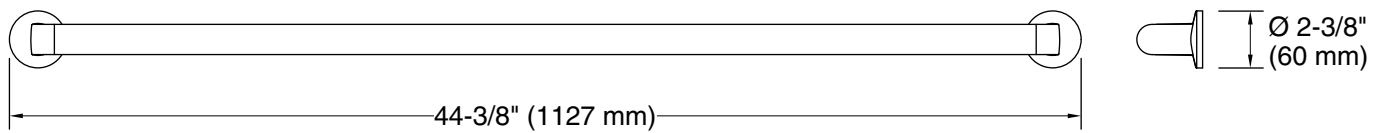

Technical Information

All product dimensions are nominal.

Installation Type: Wall-mount

Material: Zinc, Stainless Steel

Notes

Install this product according to the installation instructions.

WARNING: Risk of personal injury. The wall plates on the grab bar must be mounted to a brace between the wall studs. This will ensure that the weight of the user is adequately supported.

ADA compliant when installed to the specific requirements of these regulations.