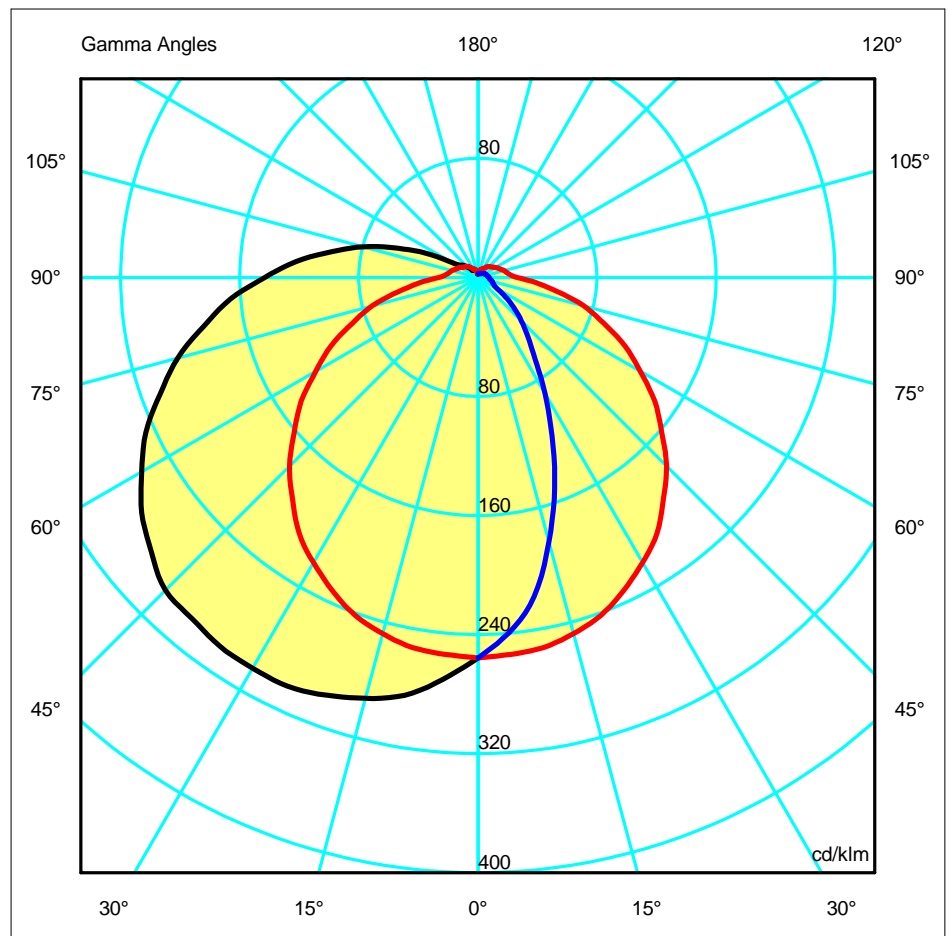

ULOR 12.72 %
DLOR 87.28 %
RN 12.72 %