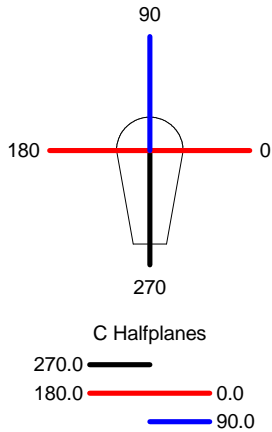

Продажа дизайнерской мебели, света и аксессуаров по всей России
8 (800) 500-70-36
hello@barcelonadesign.ru
www.barcelonadesign.ru

Luminaire
Code 10-5458-Z5-F9
Name Portatil TALK 1 led 4.5W
Measur.
Code 10-5458-BW-F9
Name Portatil TALK 1 led 4.5W

Luminaire Flux	174.56 lm	Luminaire Power	6.00 W	Efficacy	29.09 lm/W	Efficiency	100.00%
Lamps Flux	174.56 lm	Maximum value	303.04 cd/klm	Position	C=270.00 G=30.00	CG Sym. on planes	270-90
Round Luminaire Round Luminous Area		Diam.	130 mm	Height	70 mm		
		Diam.	130 mm	Height	16 mm		
Horizontal Luminous Area	0.013273 m2			Emitting area on Plane 180°	0.002080 m2		
Emitting area on Plane 0°	0.002080 m2			Emitting area on Plane 270°	0.002080 m2		
Emitting area on Plane 90°	0.002080 m2			Glare area at 76°	0.005229 m2		
Coordinate system	CG Roads			Symmetry Type	Sym. on planes 270-90		
Date	11-10-2016			Maximum Gamma Angle	180		
Measurement Distance	0.00			Measurement Flux	174.56 lm		
Operator	Asselum T2			Source Voltage [V]			
Temperature	25.00 °C			Source current [A]			
Humidity	60.00 %			Photocell			
Notes							

Luminaire Lamps					
Line	Code	Name	Flux [lm]	Pow. [W]	Q.ty
	10-5458-Z5-F9	10-5458-Z5-F9 - 6.00 W	174.56	6.00	1
C.I.E.	39 67 87 87 100	D DIN 5040	B21