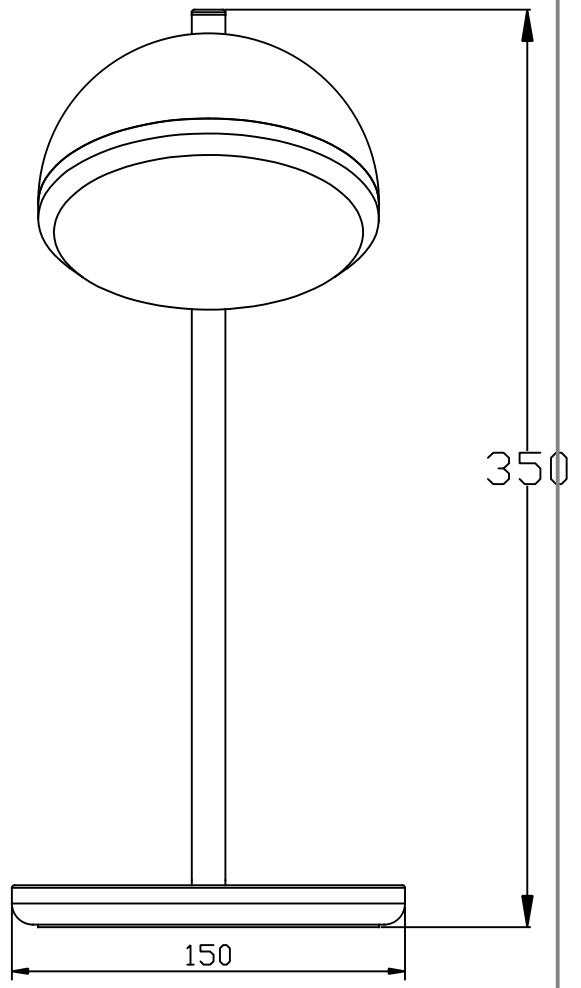

Продажа дизайнерской мебели,
света и аксессуаров
по всей России

8 (800) 500-70-36
hello@barcelonadesign.ru
www.barcelonadesign.ru

ALUMINUM /
ALUMINIO

OPAL GLASS /
CRISTAL OPAL

STEEL / ACERO

STEEL / ACERO

FABRIC WIRE /
CABLE DE TELA