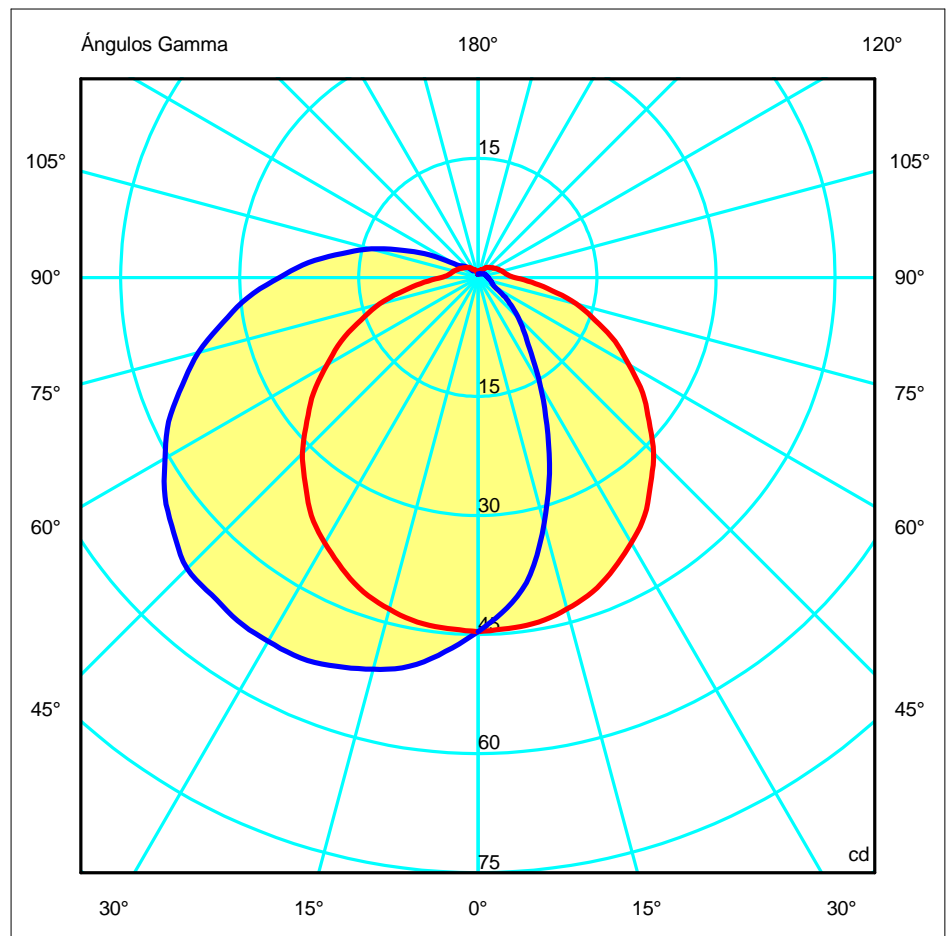

ULOR 12.72 %
DLOR 87.28 %
RN 12.72 %