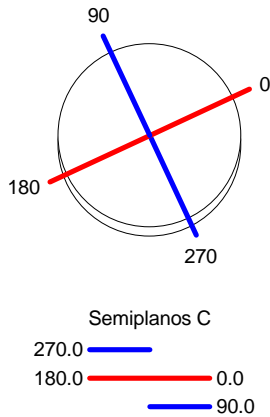

Продажа дизайнерской мебели, света и аксессуаров по всей России
8 (800) 500-70-36
hello@barcelonadesign.ru
www.barcelonadesign.ru

Luminaire
Code 10-5458-BW-F9
Name Portatil TALK 1 led 4.5W
Measur.
Code 10-5458-BW-F9
Name Portatil TALK 1 led 4.5W

Luminaire Flux	174.56 lm	Luminaire Power	6.00 W	Efficacy	29.09 lm/W	Efficiency	100.00%
Lamps Flux	174.56 lm	Maximum value	52.90 cd	Position	C=270.00 G=30.00	CG Sym. on planes 270-90	
Round Luminaire Round Luminous Area		Diam.	130 mm	Height	70 mm		
		Diam.	130 mm	Height	16 mm		
Horizontal Luminous Area Emitting area on Plane 0° Emitting area on Plane 90°		0.013273 m2 0.002080 m2 0.002080 m2		Emitting area on Plane 180° Emitting area on Plane 270° Glare area at 76°		0.002080 m2 0.002080 m2 0.005229 m2	
Coordinate system Date Measurement Distance		CG 11-10-2016 6.44		Symmetry Type Maximum Gamma Angle Measurement Flux		Sym. on planes 270-90 180 174.56 lm	
Operator Temperature Humidity Notes		Asselum T2 25.00 °C 52.00 % CG		Source voltage Source current Photocell		230.00 V Prc	

Line		Code		Luminaire Lamps		Flux [lm]	Pow. [W]	Q.ty
- LEDS C4 LEDS		10-5458-BW-F9		Name Lámpara leds 4.5W		174.56	6.00	1
C.I.E.	39 67 87 87 100			D DIN 5040		B21		
F UTE	0.87 G + 0.13 T			B NBN		BZ 6		

Diam=130mm