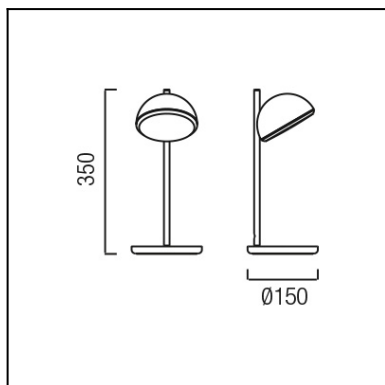

Design by Nathrang Disseny

Отделка на фотографии может не совпадать с отделкой, соответствующей артикулу товара. Для получения реальной информации смотрите описание отделки.

Скачать файлы в формате .ldt /.ies

Luminaire
Code 10-5458-BW-F9
Name Portatil TALK 1 led 4.5W
Measur.
Code 10-5458-BW-F9
Name Portatil TALK 1 led 4.5W

Luminaire Flux	174.56 lm	Luminaire Power	6.00 W	Efficacy	29.09 lm/W	Efficiency	100.00%
Lamps Flux	174.56 lm	Maximum value	52.90 cd	Position	C=270.00 G=30.00	CG Sym. on planes 270-90	
Round Luminaire Round Luminous Area		Diam.	130 mm	Height	70 mm		
		Diam.	130 mm	Height	16 mm		
Horizontal Luminous Area Emitting area on Plane 0° Emitting area on Plane 90°		0.013273 m2 0.002080 m2 0.002080 m2		Emitting area on Plane 180° Emitting area on Plane 270° Glare area at 76°		0.002080 m2 0.002080 m2 0.005229 m2	
Coordinate system Date Measurement Distance		CG 11-10-2016 6.44		Symmetry Type Maximum Gamma Angle Measurement Flux		Sym. on planes 270-90 180 174.56 lm	
Operator Temperature Humidity Notes		Asselum T2 25.00 °C 52.00 % CG		Source voltage Source current Photocell		230.00 V Prc	

Luminaire Flux	174.56 lm	Luminaire Power	6.00 W	Efficacy	29.09 lm/W	Efficiency	100.00%
Lamps Flux	174.56 lm	Maximum value	303.04 cd/klm	Position	C=270.00 G=30.00	CG Sym. on planes	270-90
Round Luminaire Round Luminous Area		Diam.	130 mm	Height	70 mm		
		Diam.	130 mm	Height	16 mm		
Horizontal Luminous Area	0.013273 m2			Emitting area on Plane 180°	0.002080 m2		
Emitting area on Plane 0°	0.002080 m2			Emitting area on Plane 270°	0.002080 m2		
Emitting area on Plane 90°	0.002080 m2			Glare area at 76°	0.005229 m2		
Coordinate system	CG Roads			Symmetry Type	Sym. on planes 270-90		
Date	11-10-2016			Maximum Gamma Angle	180		
Measurement Distance	0.00			Measurement Flux	174.56 lm		
Operator	Asselum T2			Source Voltage [V]			
Temperature	25.00 °C			Source current [A]			
Humidity	60.00 %			Photocell			
Notes							