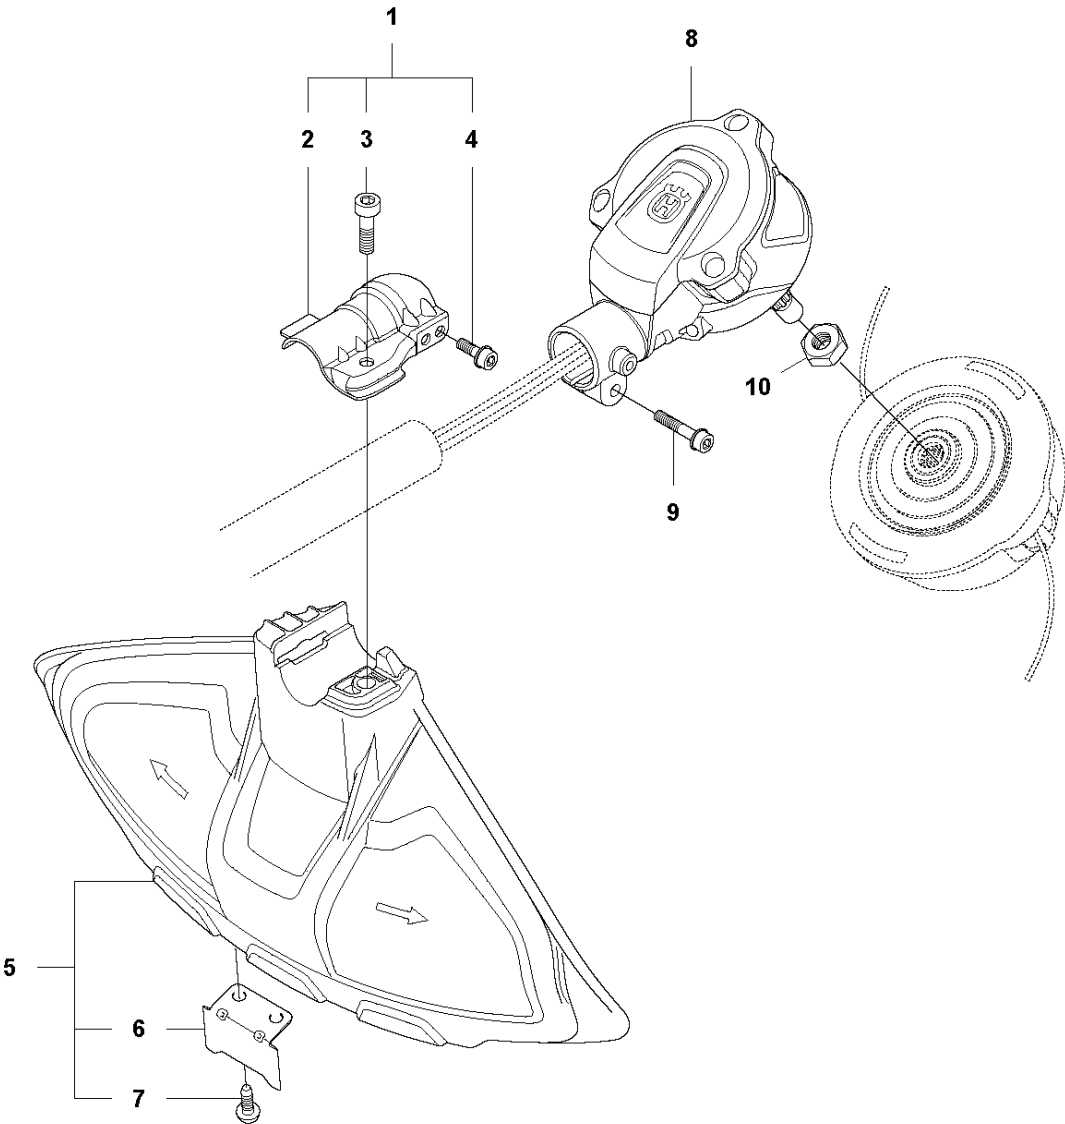

# SPARE PARTS LIST

TRIMMERS/EDGERS

520iLX

**A** 520iLX  
CUTTING

CUTTING EQUIPMENT

520iLX

Ref	Part No	Description	Remark	QTY KIT	
1	574 30 69-04	CLAMP		1	
2	503 93 55-01	CLAMP.GUARD		1	1
3	503 20 20-07	SCREW IHSCM		1	1
4	503 20 14-12	SCREW IHSCFMO		1	1
5	577 01 83-03	TRIMMER GUARD ASSY		1	
6	574 52 34-01	KNIFE		1	5
7	503 21 07-16	SCREW IH SCT		2	5
8	577 02 21-06	MOTOR ASSY		1	
9	503 20 07-78	SCREW IHSCFM		1	
10	503 85 63-01	NUT		1	

**B** 520iLX  
TUBE

TUBE

520iLX

Ref	Part No	Description	Remark	QTY KIT
1	725 23 80-51	SCREW EHHM		1
2	503 87 90-01	KNOB		1
3	503 87 19-06	HANDLE		1
4	503 94 03-01	DISTANCE		1
5	502 19 71-01	SQUARE NUT		1
6	577 06 14-03	TUBE		1
7	577 84 43-01	DECAL		1

## HANDLE

520iLX

Ref	Part No	Description	Remark	QTY KIT
1	577 01 31-01	HANDLE HALF		1
2	577 01 32-02	HANDLE HALF		1
3	577 51 23-01	THROTTLE LOCKOUT		1
4	589 37 79-01	TRIGGER		1
5	579 21 19-01	SCREW IH SCT		6
6	589 27 40-01	THROTTLE LOCKOUT	From S/N 182500300, 536LiLX - US ONLY	1