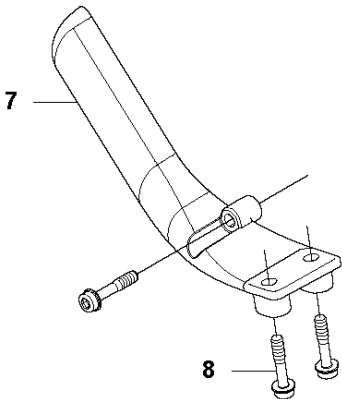

## HANDLE

520iLX

Ref	Part No	Description	Remark	QTY KIT
1	577 01 31-01	HANDLE HALF		1
2	577 01 32-02	HANDLE HALF		1
3	577 51 23-01	THROTTLE LOCKOUT		1
4	589 37 79-01	TRIGGER		1
5	579 21 19-01	SCREW IH SCT		6
6	589 27 40-01	THROTTLE LOCKOUT	From S/N 182500300, 536LiLX - US ONLY	1

**E** 520iLX  
ELECTRIC

ELECTRICAL

520iLX

Ref	Part No	Description	Remark	QTY	KIT
1	593 89 58-01	SWITCH KIT		1	
2	582 71 37-01	WIRING ASSY		1	1
3	582 05 07-01	TRIGGER SWITCH		1	1
4	586 32 32-01	CONTROL UNIT		1	
5	503 21 28-13	SCREW CCRPANT		4	
6	577 02 21-06	MOTOR ASSY		1	
7	587 32 72-01	BRACKET		1	
8	593 81 30-01	CONNECTOR		1	

## ACCESSORIES

520iLX

Ref	Part No	Description	Remark	QTY	KIT
1	503 55 86-01	SPANNER		1	
2	579 29 40-03	TRIMMER HEAD		1	
3	585 51 08-02	HOUSING ASSY		1	2
4	577 05 03-01	SPRING		1	2
5	577 04 93-01	KNOB		1	2
6	578 19 69-01	COVER		1	2
7	501 33 04-01	GROMMET		2	2
8	583 89 71-01	DIAGNOSTIC TOOL KIT		1	
9	579 62 13-01	WIRING ASSY		1	8

## ATTACHMENTS

520iLX

Ref	Part No	Description	Remark	QTY KIT
1	503 55 86-01	SPANNER		1
2	502 11 46-02	SOCKET WRENCH		1
3	587 24 08-01	DRIVER ASSY		1
4	503 89 01-01	SUPPORT CUP		1
5	537 28 56-01	SUPPORT FLANGE		1
6	537 31 29-01	TRANSPORT GUARD		1
7	503 99 78-04	HANDLE		1
8	574 18 15-01	SCREW IHSCFTO		3
9	537 21 62-01	HARNESS		1
9	537 21 62-02	HARNESS		1
10	537 35 36-01	LOOP		1