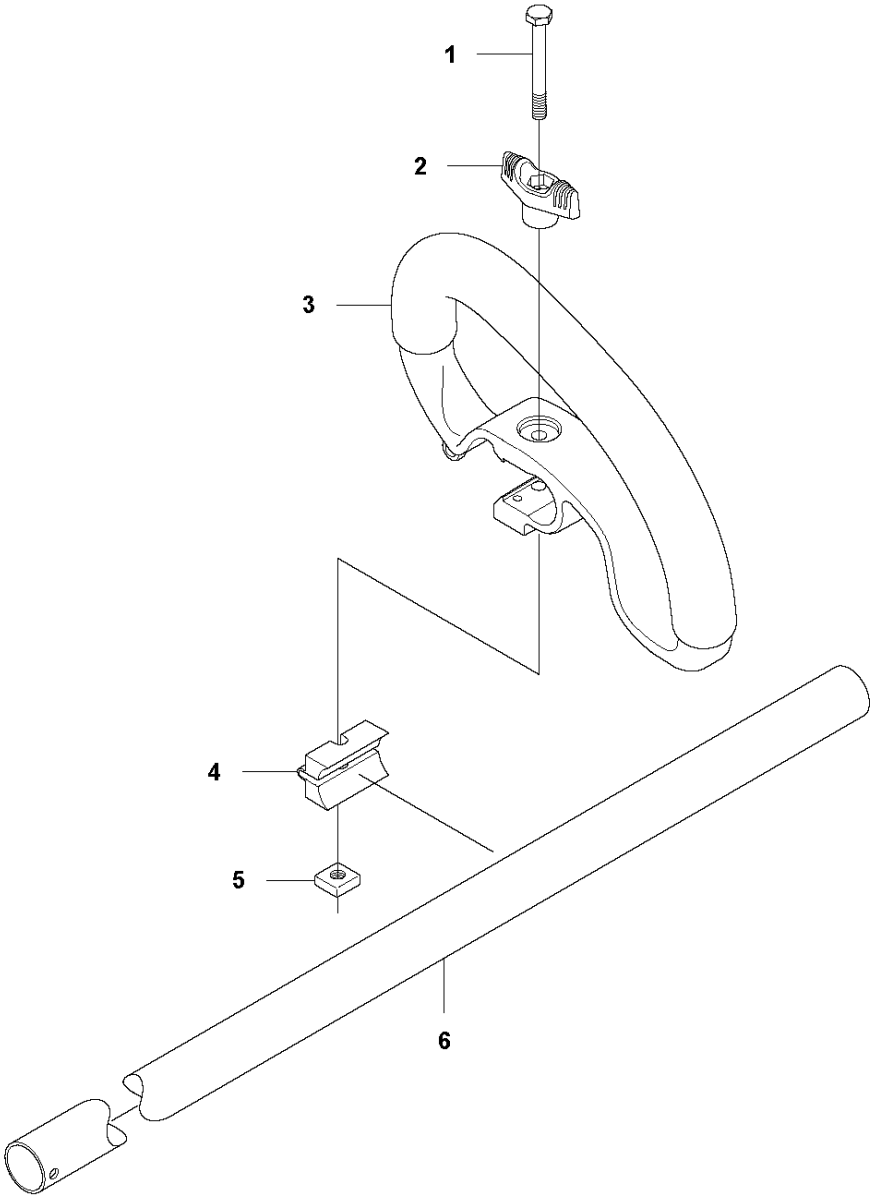

# SPARE PARTS LIST

TRIMMERS/EDGERS

520iLX

**A** 520iLX  
CUTTING

CUTTING EQUIPMENT

520iLX

Ref	Part No	Description	Remark	QTY KIT	
1	574 30 69-04	CLAMP		1	
2	503 93 55-01	CLAMP.GUARD		1	1
3	503 20 20-07	SCREW IHSCM		1	1
4	503 20 14-12	SCREW IHSCFMO		1	1
5	577 01 83-03	TRIMMER GUARD ASSY		1	
6	574 52 34-01	KNIFE		1	5
7	503 21 07-16	SCREW IH SCT		2	5
8	577 02 21-06	MOTOR ASSY		1	
9	503 20 07-78	SCREW IHSCFM		1	
10	503 85 63-01	NUT		1	

**B** 520iLX  
TUBE

TUBE

520iLX

Ref	Part No	Description	Remark	QTY KIT
1	725 23 80-51	SCREW EHHM		1
2	503 87 90-01	KNOB		1
3	503 87 19-06	HANDLE		1
4	503 94 03-01	DISTANCE		1
5	502 19 71-01	SQUARE NUT		1
6	577 06 14-03	TUBE		1
7	577 84 43-01	DECAL		1

## HANDLE

520iLX

Ref	Part No	Description	Remark	QTY KIT
1	577 01 31-01	HANDLE HALF		1
2	577 01 32-02	HANDLE HALF		1
3	577 51 23-01	THROTTLE LOCKOUT		1
4	589 37 79-01	TRIGGER		1
5	579 21 19-01	SCREW IH SCT		6
6	589 27 40-01	THROTTLE LOCKOUT	From S/N 182500300, 536LiLX - US ONLY	1

## ATTACHMENTS

520iLX

Ref	Part No	Description	Remark	QTY KIT
1	503 55 86-01	SPANNER		1
2	502 11 46-02	SOCKET WRENCH		1
3	587 24 08-01	DRIVER ASSY		1
4	503 89 01-01	SUPPORT CUP		1
5	537 28 56-01	SUPPORT FLANGE		1
6	537 31 29-01	TRANSPORT GUARD		1
7	503 99 78-04	HANDLE		1
8	574 18 15-01	SCREW IHSCFTO		3
9	537 21 62-01	HARNESS		1
9	537 21 62-02	HARNESS		1
10	537 35 36-01	LOOP		1