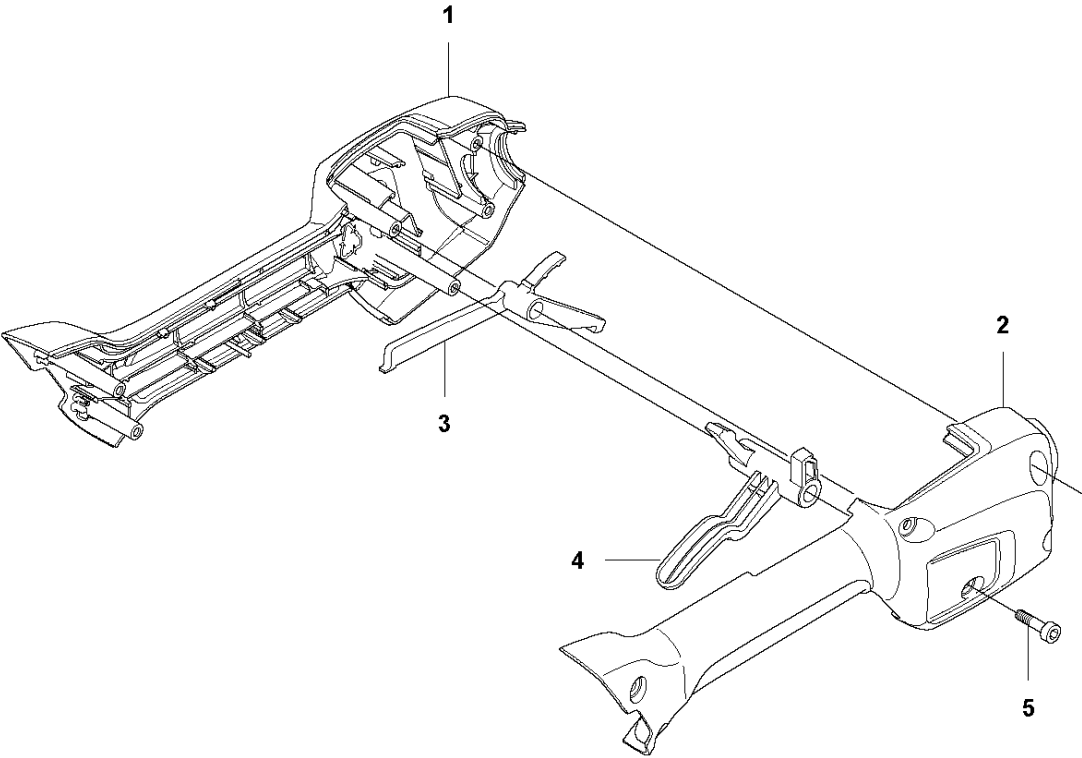

# SPARE PARTS LIST

TRIMMERS/EDGERS

520iLX

**A** 520iLX  
CUTTING

CUTTING EQUIPMENT

520iLX

Ref	Part No	Description	Remark	QTY KIT	
1	574 30 69-04	CLAMP		1	
2	503 93 55-01	CLAMP.GUARD		1	1
3	503 20 20-07	SCREW IHSCM		1	1
4	503 20 14-12	SCREW IHSCFMO		1	1
5	577 01 83-03	TRIMMER GUARD ASSY		1	
6	574 52 34-01	KNIFE		1	5
7	503 21 07-16	SCREW IH SCT		2	5
8	577 02 21-06	MOTOR ASSY		1	
9	503 20 07-78	SCREW IHSCFM		1	
10	503 85 63-01	NUT		1	

**B** 520iLX  
TUBE

TUBE

520iLX

Ref	Part No	Description	Remark	QTY KIT
1	725 23 80-51	SCREW EHHM		1
2	503 87 90-01	KNOB		1
3	503 87 19-06	HANDLE		1
4	503 94 03-01	DISTANCE		1
5	502 19 71-01	SQUARE NUT		1
6	577 06 14-03	TUBE		1
7	577 84 43-01	DECAL		1

**C** 520iLX  
HANDLE

## HANDLE

520iLX

Ref	Part No	Description	Remark	QTY KIT
1	577 01 31-01	HANDLE HALF		1
2	577 01 32-02	HANDLE HALF		1
3	577 51 23-01	THROTTLE LOCKOUT		1
4	589 37 79-01	TRIGGER		1
5	579 21 19-01	SCREW IH SCT		6
6	589 27 40-01	THROTTLE LOCKOUT	From S/N 182500300, 536LiLX - US ONLY	1