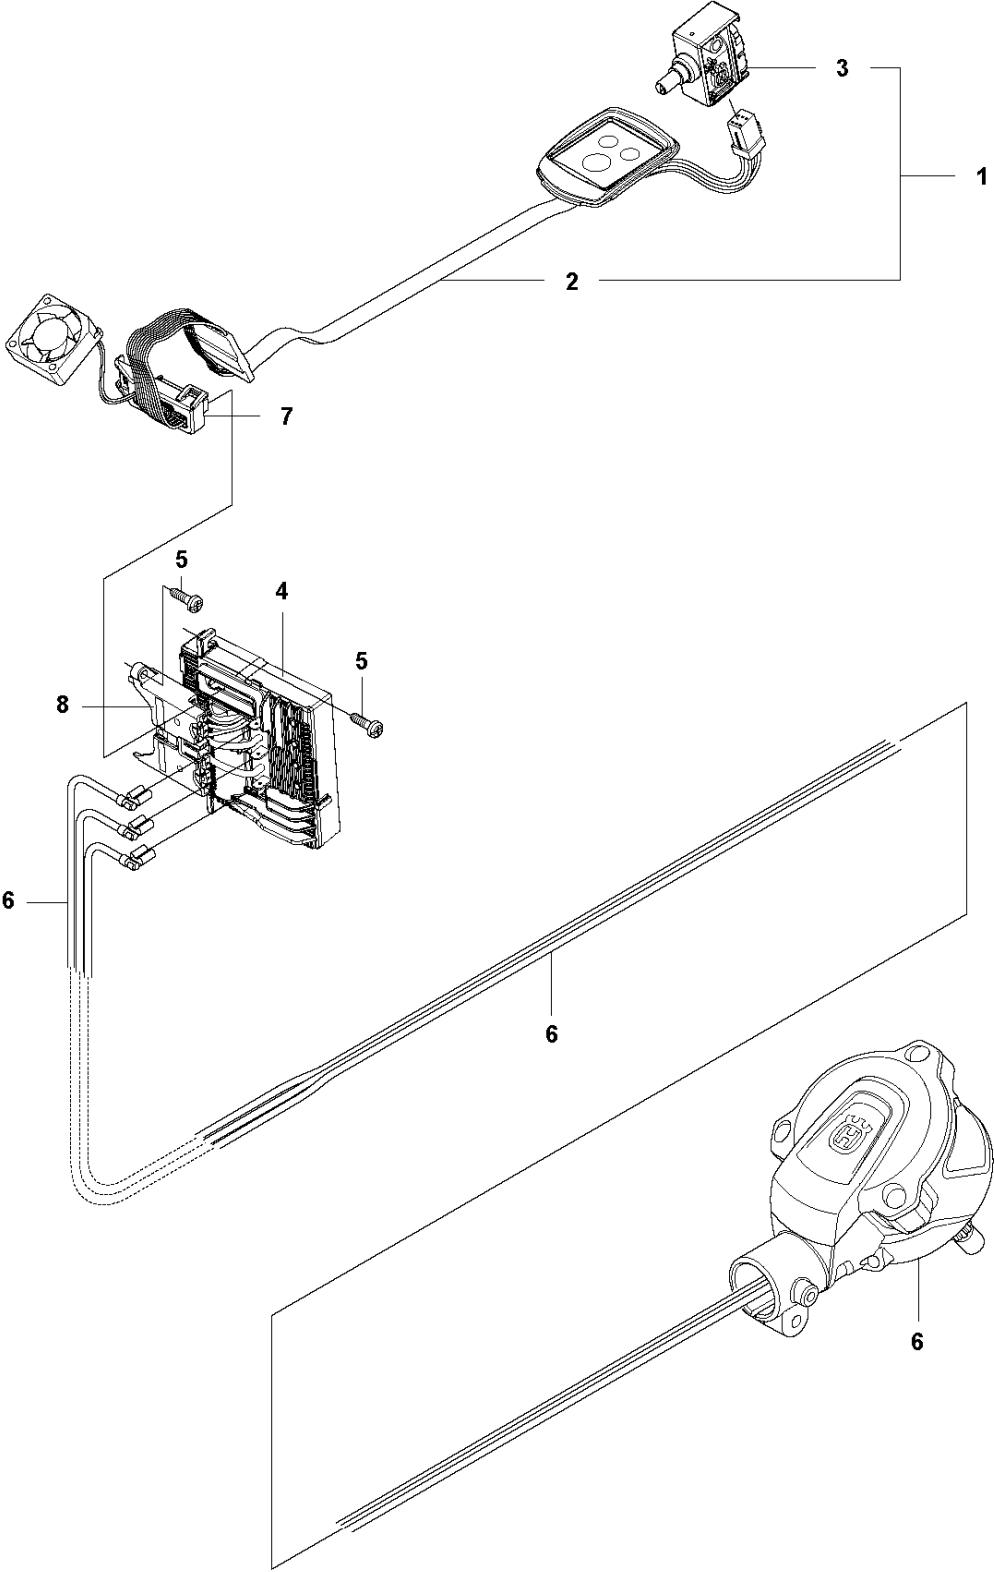

**B** 520iLX  
TUBE

TUBE

520iLX

Ref	Part No	Description	Remark	QTY KIT
1	725 23 80-51	SCREW EHHM		1
2	503 87 90-01	KNOB		1
3	503 87 19-06	HANDLE		1
4	503 94 03-01	DISTANCE		1
5	502 19 71-01	SQUARE NUT		1
6	577 06 14-03	TUBE		1
7	577 84 43-01	DECAL		1

## HANDLE

520iLX

Ref	Part No	Description	Remark	QTY KIT
1	577 01 31-01	HANDLE HALF		1
2	577 01 32-02	HANDLE HALF		1
3	577 51 23-01	THROTTLE LOCKOUT		1
4	589 37 79-01	TRIGGER		1
5	579 21 19-01	SCREW IH SCT		6
6	589 27 40-01	THROTTLE LOCKOUT	From S/N 182500300, 536LiLX - US ONLY	1

## HOUSING

520iLX

Ref	Part No	Description	Remark	QTY KIT
1	577 01 41-01	COVER		1
2	577 00 76-03	HOUSING		1
3	577 02 22-01	CLAMP		1
4	579 21 19-01	SCREW IHSCT		14
5	588 91 98-01	SKID PLATE		1
6	577 01 30-02	HOUSING		1
7	585 48 00-01	SPRING		1
8	577 99 66-01	PUSH BUTTON		1
9	579 00 62-09	DECAL		1

**E** 520iLX  
ELECTRIC

ELECTRICAL

520iLX

Ref	Part No	Description	Remark	QTY	KIT
1	593 89 58-01	SWITCH KIT		1	
2	582 71 37-01	WIRING ASSY		1	1
3	582 05 07-01	TRIGGER SWITCH		1	1
4	586 32 32-01	CONTROL UNIT		1	
5	503 21 28-13	SCREW CCRPANT		4	
6	577 02 21-06	MOTOR ASSY		1	
7	587 32 72-01	BRACKET		1	
8	593 81 30-01	CONNECTOR		1	