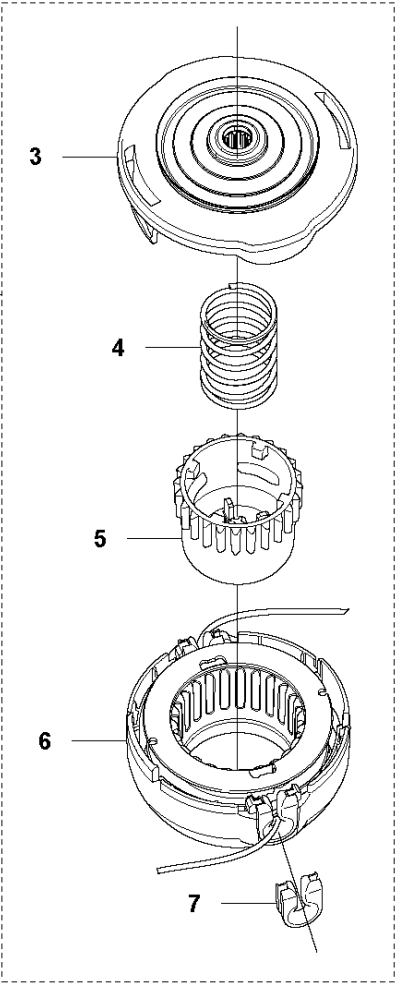

F 520iLX
ACCESSORIES