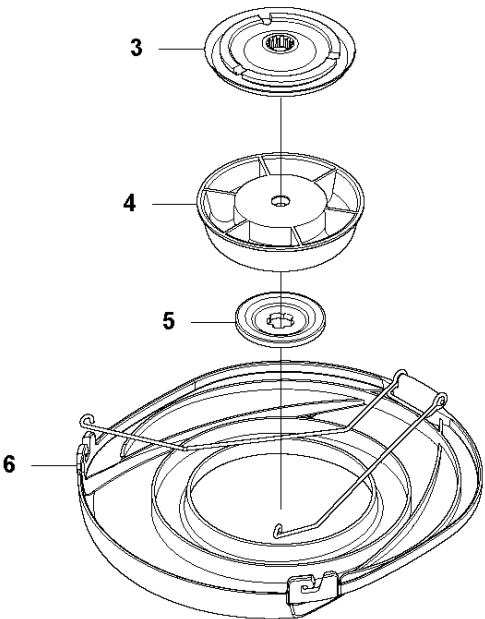

## HOUSING

520iLX

Ref	Part No	Description	Remark	QTY KIT
1	577 01 41-01	COVER		1
2	577 00 76-03	HOUSING		1
3	577 02 22-01	CLAMP		1
4	579 21 19-01	SCREW IHSCT		14
5	588 91 98-01	SKID PLATE		1
6	577 01 30-02	HOUSING		1
7	585 48 00-01	SPRING		1
8	577 99 66-01	PUSH BUTTON		1
9	579 00 62-09	DECAL		1

**E** 520iLX  
ELECTRIC

ELECTRICAL

520iLX

Ref	Part No	Description	Remark	QTY	KIT
1	593 89 58-01	SWITCH KIT		1	
2	582 71 37-01	WIRING ASSY		1	1
3	582 05 07-01	TRIGGER SWITCH		1	1
4	586 32 32-01	CONTROL UNIT		1	
5	503 21 28-13	SCREW CCRPANT		4	
6	577 02 21-06	MOTOR ASSY		1	
7	587 32 72-01	BRACKET		1	
8	593 81 30-01	CONNECTOR		1	

## ACCESSORIES

520iLX

Ref	Part No	Description	Remark	QTY	KIT
1	503 55 86-01	SPANNER		1	
2	579 29 40-03	TRIMMER HEAD		1	
3	585 51 08-02	HOUSING ASSY		1	2
4	577 05 03-01	SPRING		1	2
5	577 04 93-01	KNOB		1	2
6	578 19 69-01	COVER		1	2
7	501 33 04-01	GROMMET		2	2
8	583 89 71-01	DIAGNOSTIC TOOL KIT		1	
9	579 62 13-01	WIRING ASSY		1	8

## ATTACHMENTS

520iLX

Ref	Part No	Description	Remark	QTY KIT
1	503 55 86-01	SPANNER		1
2	502 11 46-02	SOCKET WRENCH		1
3	587 24 08-01	DRIVER ASSY		1
4	503 89 01-01	SUPPORT CUP		1
5	537 28 56-01	SUPPORT FLANGE		1
6	537 31 29-01	TRANSPORT GUARD		1
7	503 99 78-04	HANDLE		1
8	574 18 15-01	SCREW IHSCFTO		3
9	537 21 62-01	HARNESS		1
9	537 21 62-02	HARNESS		1
10	537 35 36-01	LOOP		1