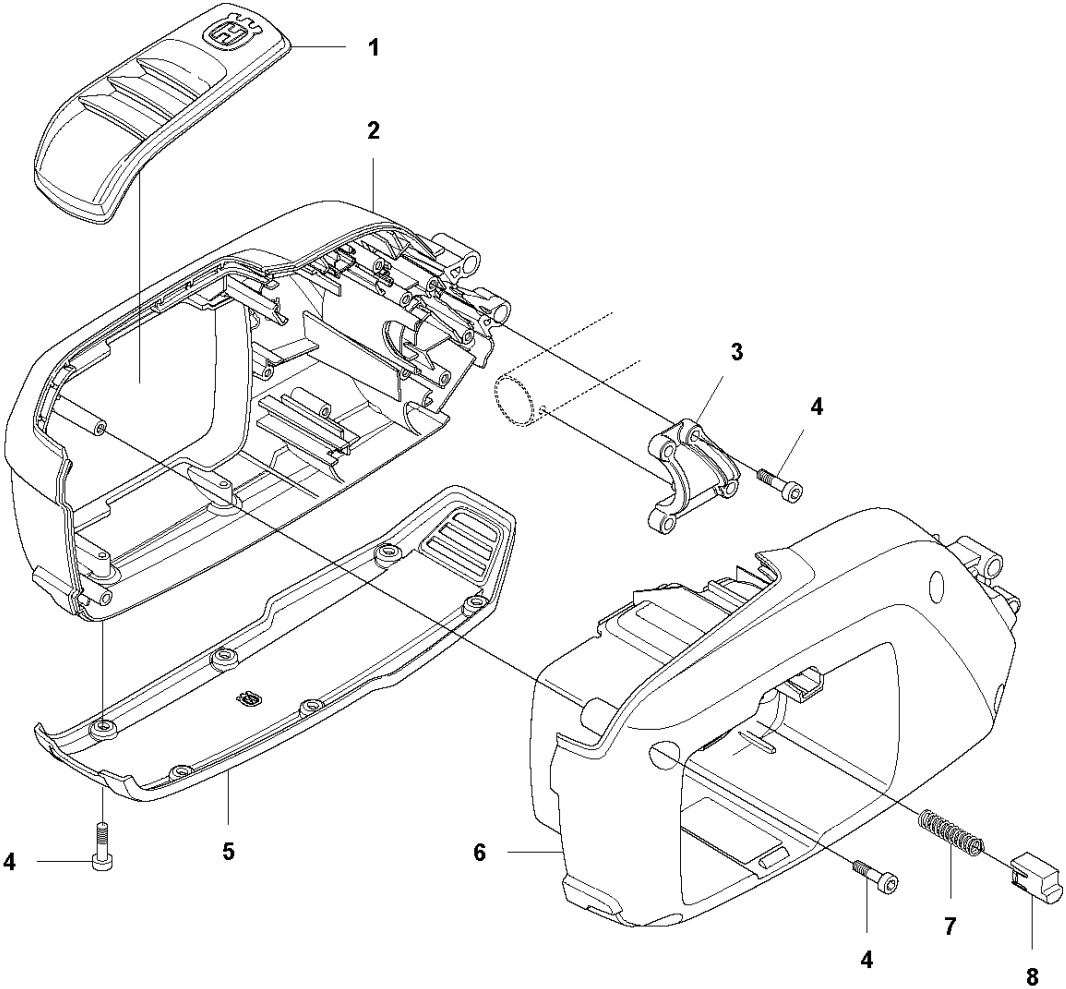

D 520iLX
BATTERY HOUSING

HOUSING

520iLX

Ref	Part No	Description	Remark	QTY KIT
1	577 01 41-01	COVER		1
2	577 00 76-03	HOUSING		1
3	577 02 22-01	CLAMP		1
4	579 21 19-01	SCREW IHSCT		14
5	588 91 98-01	SKID PLATE		1
6	577 01 30-02	HOUSING		1
7	585 48 00-01	SPRING		1
8	577 99 66-01	PUSH BUTTON		1
9	579 00 62-09	DECAL		1