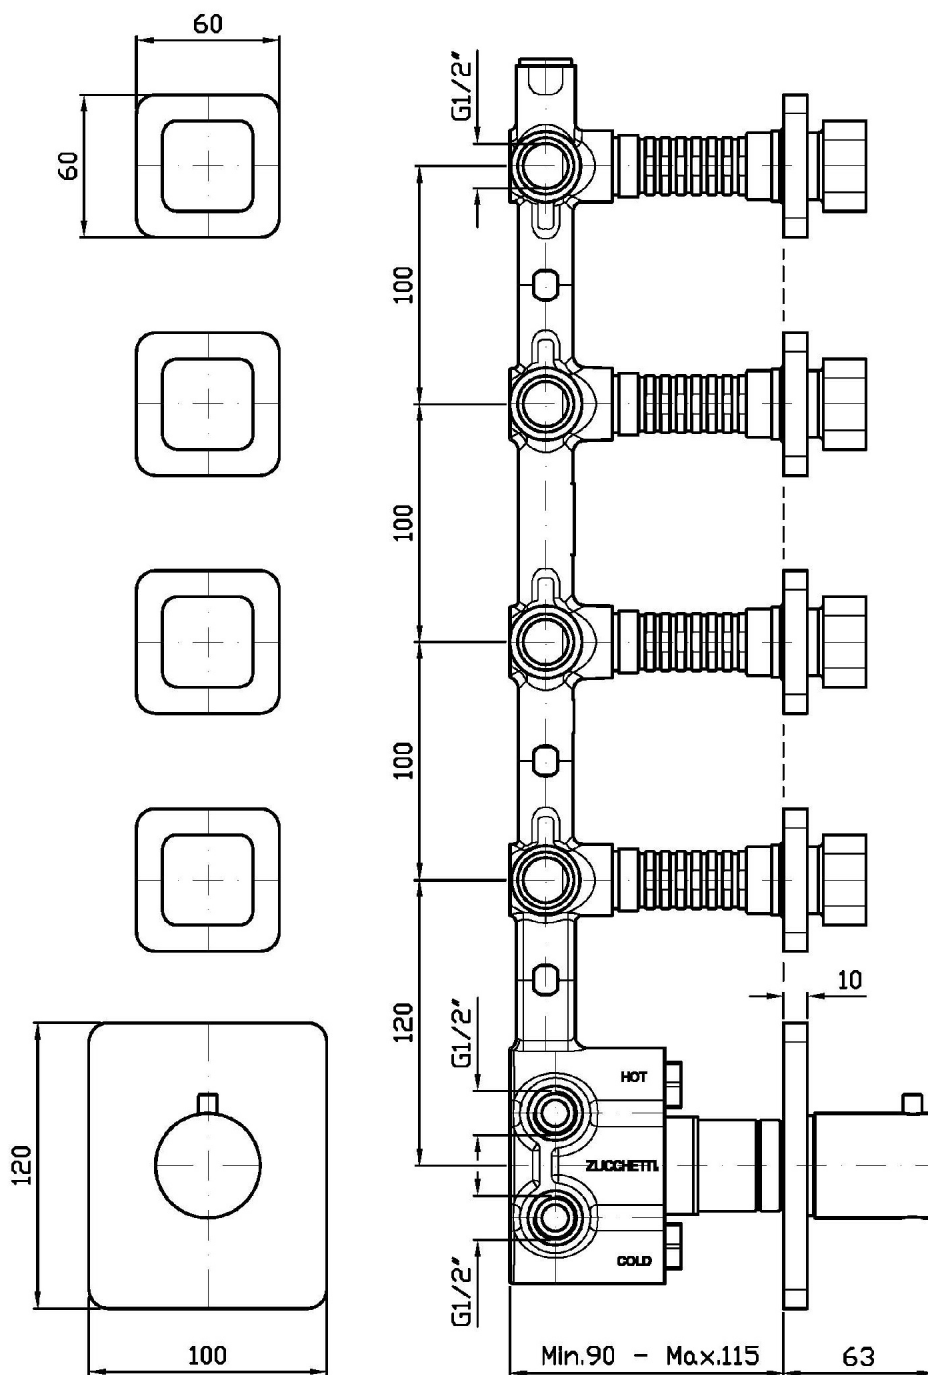

SOFT

ZP7662

Disegno Complessivo / Overall Drawing