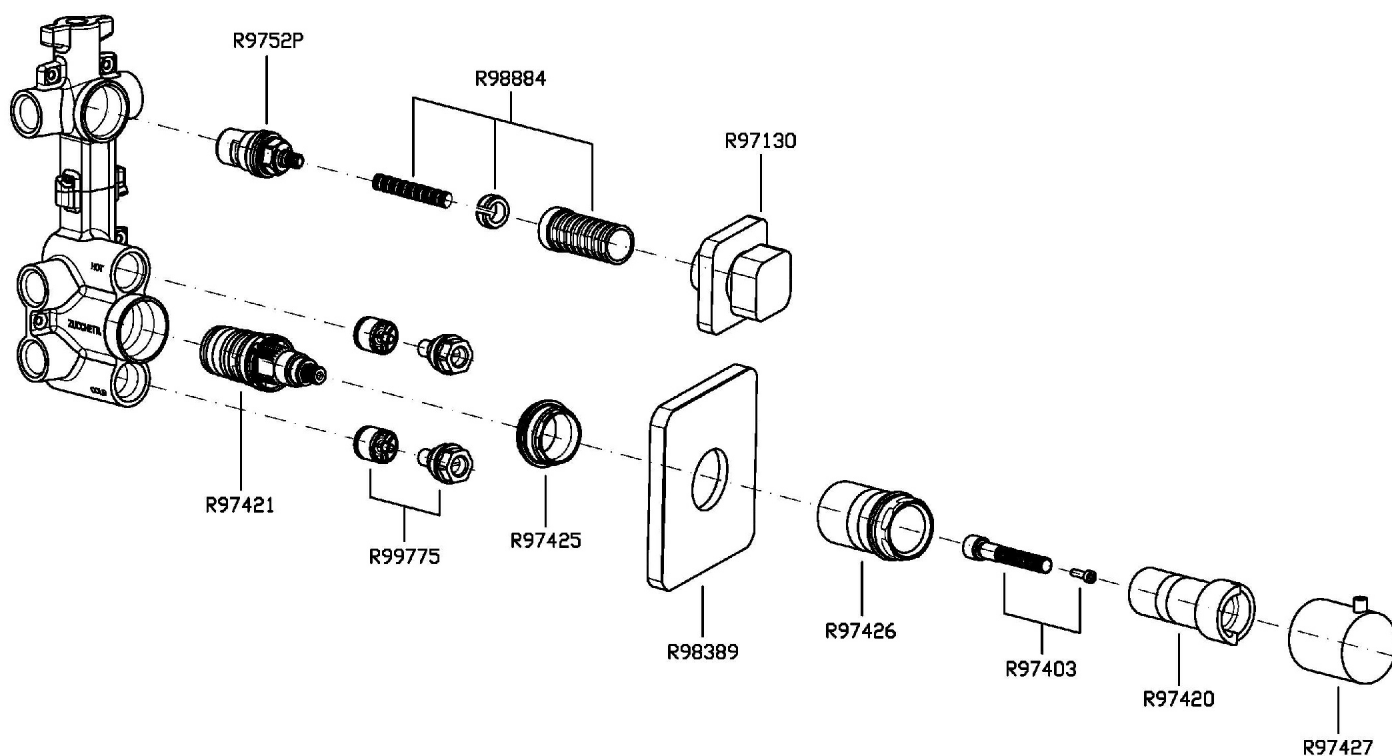

SOFT

ZP7662

Esplosi / Exploded