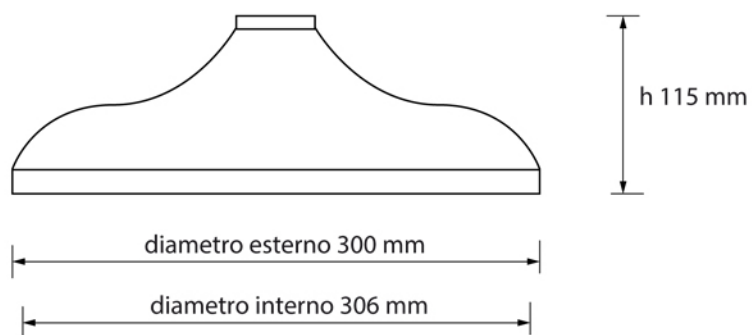

SHOWER MIXER Collection	
Code	Description
0115-C 0116-I/N/O/OR 8721-B/ND/R	Shower rose 30 cm Chrome Incalux, Nickel, Dark Gold, Rose Gold Bronze, Dark Nickel, Copper

GH
GENTRY HOME

Verona - Italy
tel. +39 045 8006917
fax. +39 045 8020111
gentry-home.com