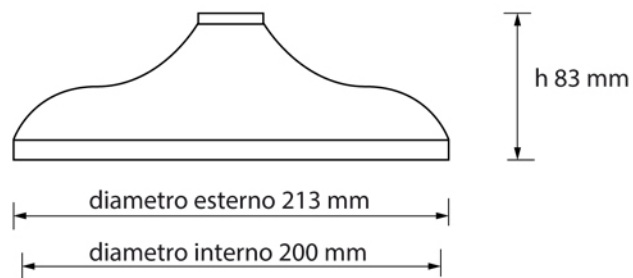

SHOWER MIXER Collection	
Code	Description
8136-C 8137-I/N/O/OR 8137-B/ND/R	St. James external shower mixer Chrome Incalux, Nickel, Dark Gold, Rose Gold Bronze, Dark Nickel, Copper
8710-C 8711-I/N/O/OR 8711-B/ND/R	Exposed riser pipe kit Chrome Incalux, Nickel, Dark Gold, Rose Gold Bronze, Dark Nickel, Copper
8720-C 8721-I/N/O/OR 0116-B/ND/R	Exposed diverter with cradle and handshower Chrome Incalux, Nickel, Dark Gold, Rose Gold Bronze, Dark Nickel, Copper

Verona - Italy
tel. +39 045 8006917
fax. +39 045 8020111
gentry-home.com

SHOWER MIXER Collection	
Code	Description
0113-C 0114-I/N/O/OR 0114-B/ND/R	Shower rose 20 cm Chrome Incalux, Nickel, Dark Gold, Rose Gold Bronze, Dark Nickel, Copper