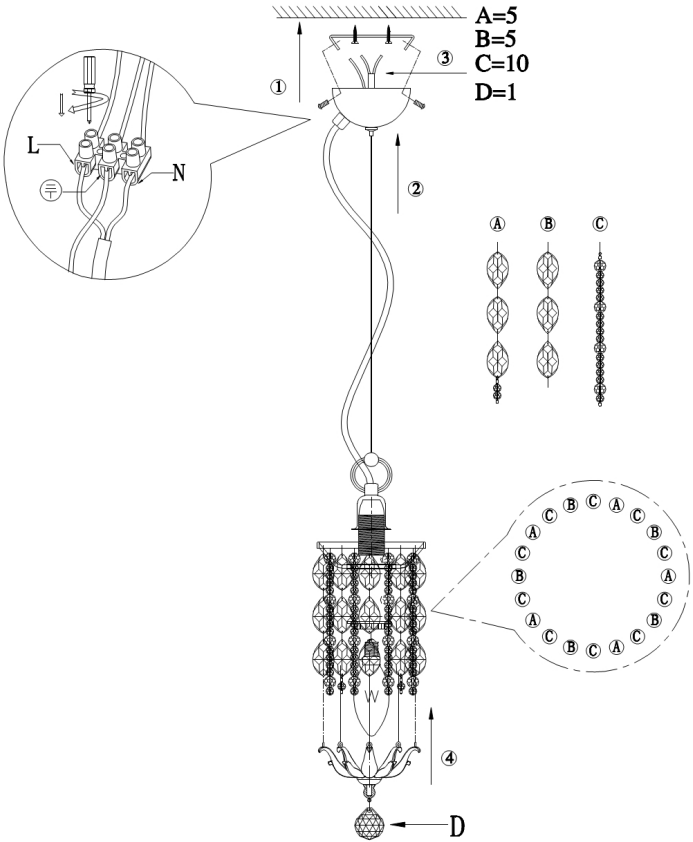

# Instruction

Collection: DIAMANT CRYSTAL

Series: RONTA

Model: DIA107-PL-01-R

Ceiling

- Ceiling

1 x E14 (60W)

**MAYTONI**  
DECORATIVE LIGHTING