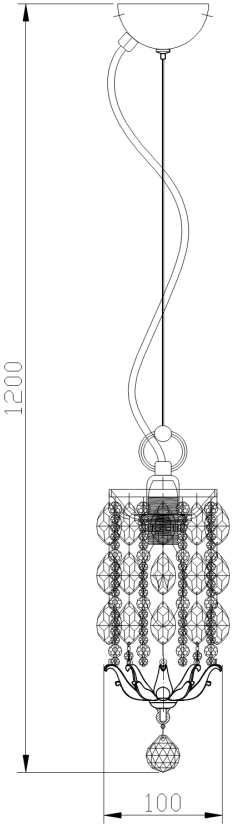

# Instruction

Collection: DIAMANT CRYSTAL

Series: RONTA

Model: DIA107-PL-01-R

Ceiling

- Ceiling

1 x E14 (60W)

**MAYTONI**  
DECORATIVE LIGHTING