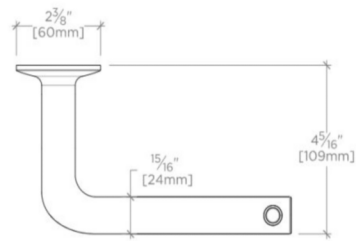

.25

PTPH20

.25 Wall Mounted One Arm Paper Holder

SHOWN IN .25 WALL MOUNTED ONE ARM PAPER HOLDER| PTPH20

TECHNICAL DETAILS

Escutcheon Primary Material: Brass
Depth / Width: 4 1/4"
Height: 3 1/2"
Installation Type: Wall Mounted
Length: 7 3/4"
Primary Material: Brass
Suggested Application: Bath

INSPIRATION

.25 is the ultimate in utilitarian elegance: A simple and understated design that is equally functional and beautiful.

PRODUCT FEATURES

7 3/4" x 4 1/4" x 3 1/2"

Wall Mounted

Brass Construction

.25

PTPH20

.25 Wall Mounted One Arm Paper Holder

TOP VIEW SCALE: 3"=1'-0"

FRONT VIEW SCALE: 3"=1'-0"

SIDE VIEW SCALE: 3"=1'-0"