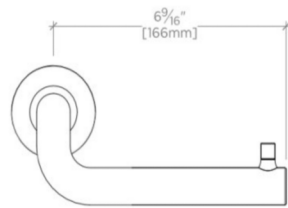

.25

PTPH20

.25 Wall Mounted One Arm Paper Holder

SHOWN IN .25 WALL MOUNTED ONE ARM PAPER HOLDER| PTPH20

TECHNICAL DETAILS

Escutcheon Primary Material: Brass
Depth / Width: 4 1/4"
Height: 3 1/2"
Installation Type: Wall Mounted
Length: 7 3/4"
Primary Material: Brass
Suggested Application: Bath

INSPIRATION

.25 is the ultimate in utilitarian elegance: A simple and understated design that is equally functional and beautiful.

PRODUCT FEATURES

7 3/4" x 4 1/4" x 3 1/2"

Wall Mounted

Brass Construction

.25

PTPH20

.25 Wall Mounted One Arm Paper Holder

TOP VIEW SCALE: 3"=1'-0"

FRONT VIEW SCALE: 3"=1'-0"

SIDE VIEW SCALE: 3"=1'-0"