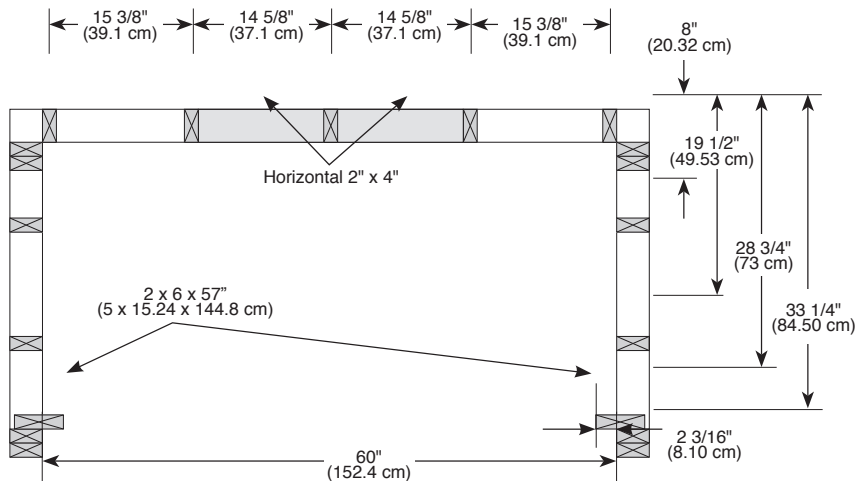

see what Delta can do™

**LAUREL™**  
**B66311-6032-WH**  
**60" X 32"**  
**THREE-PIECE BATHTUB**  
**WALL SET**

- Made with High-Gloss ProCrylic™ Material
- Direct-to-Stud Installation
- 10 Year Limited Residential Warranty
- 1 Year Limited Commercial Warranty