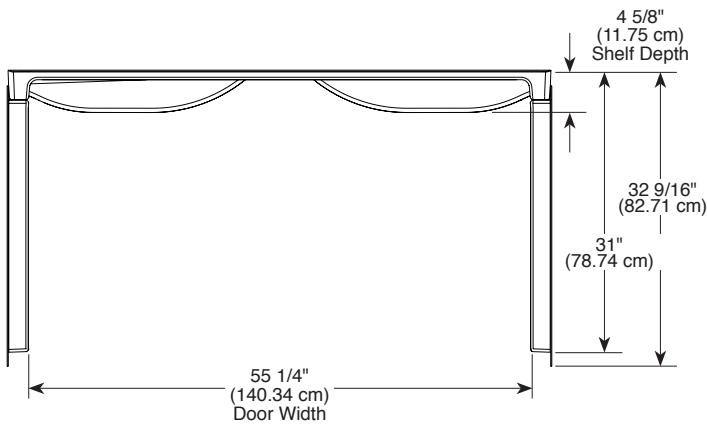

see what Delta can do™

**LAUREL™**  
**B66311-6032-WH**  
**60" X 32"**  
**THREE-PIECE BATHTUB**  
**WALL SET**

- Made with High-Gloss ProCrylic™ Material
- Direct-to-Stud Installation
- 10 Year Limited Residential Warranty
- 1 Year Limited Commercial Warranty