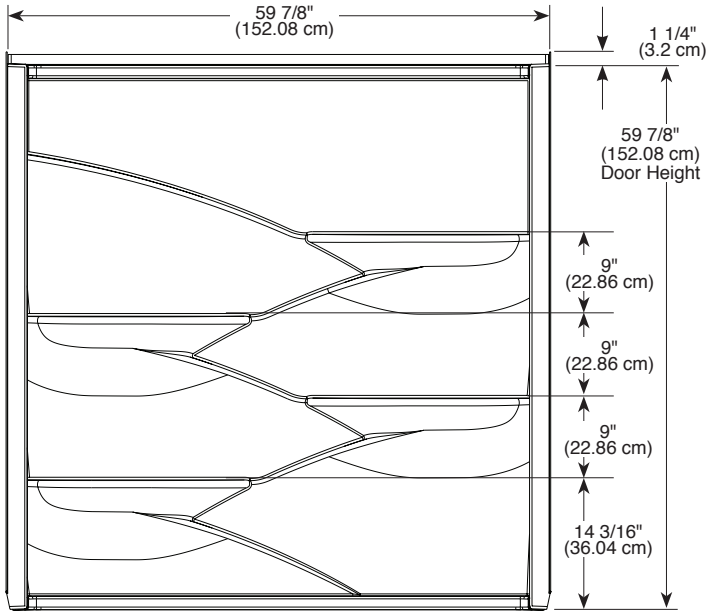

see what Delta can do™

**LAUREL™**  
**B66311-6032-WH**  
**60" X 32"**  
**THREE-PIECE BATHTUB**  
**WALL SET**

- Made with High-Gloss ProCrylic™ Material
- Direct-to-Stud Installation
- 10 Year Limited Residential Warranty
- 1 Year Limited Commercial Warranty

**COLOR/FINISH**

- White

**COMPLIES WITH:**

- CSA B45.5/IAPMO Z 124