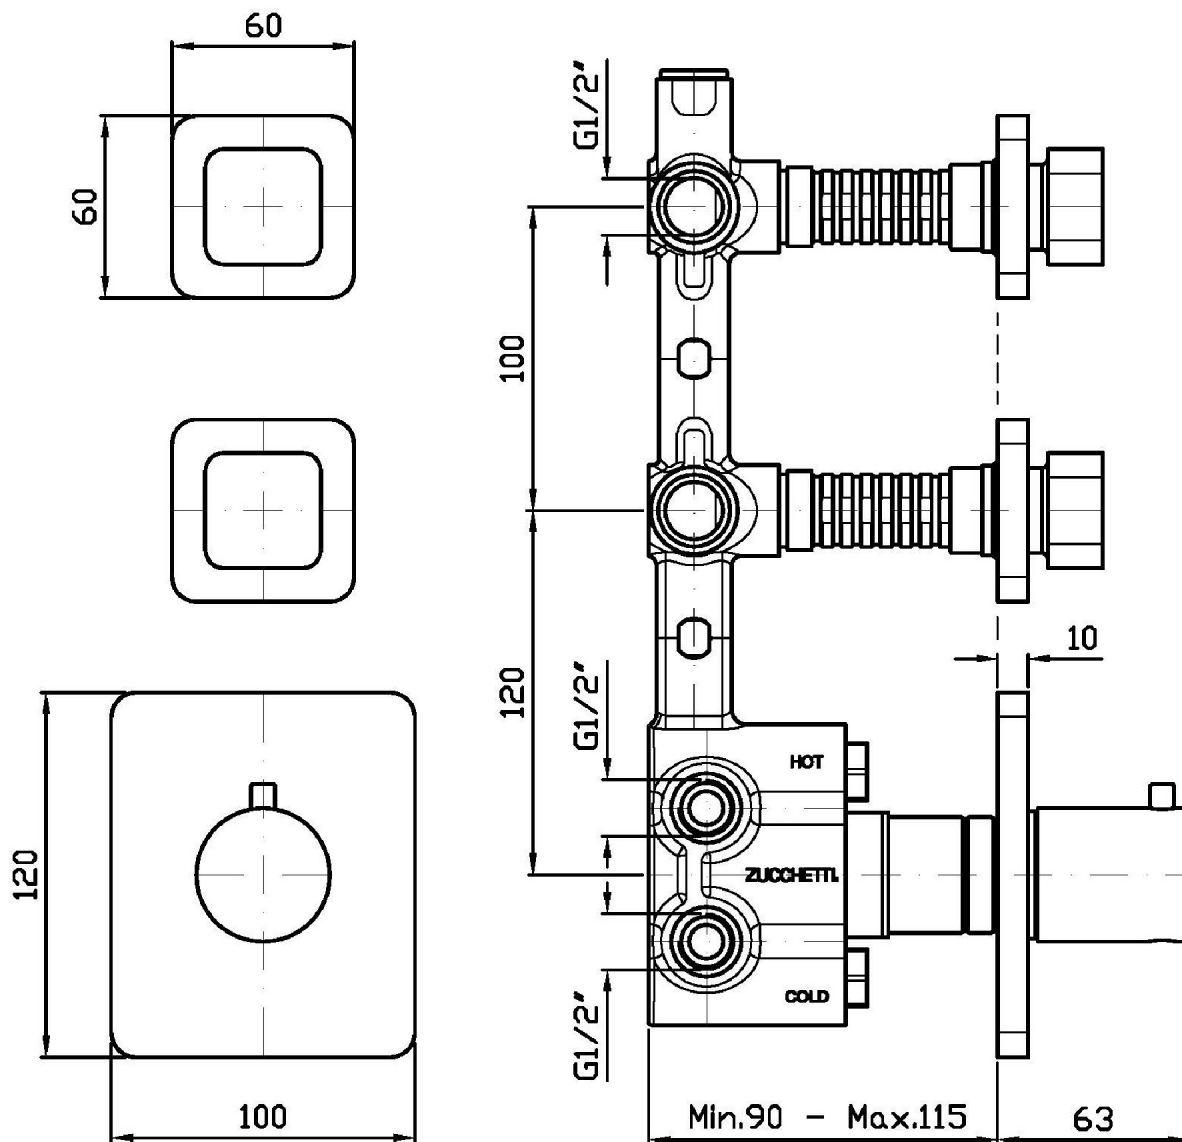

SOFT

ZP7660

Disegno Complessivo / Overall Drawing