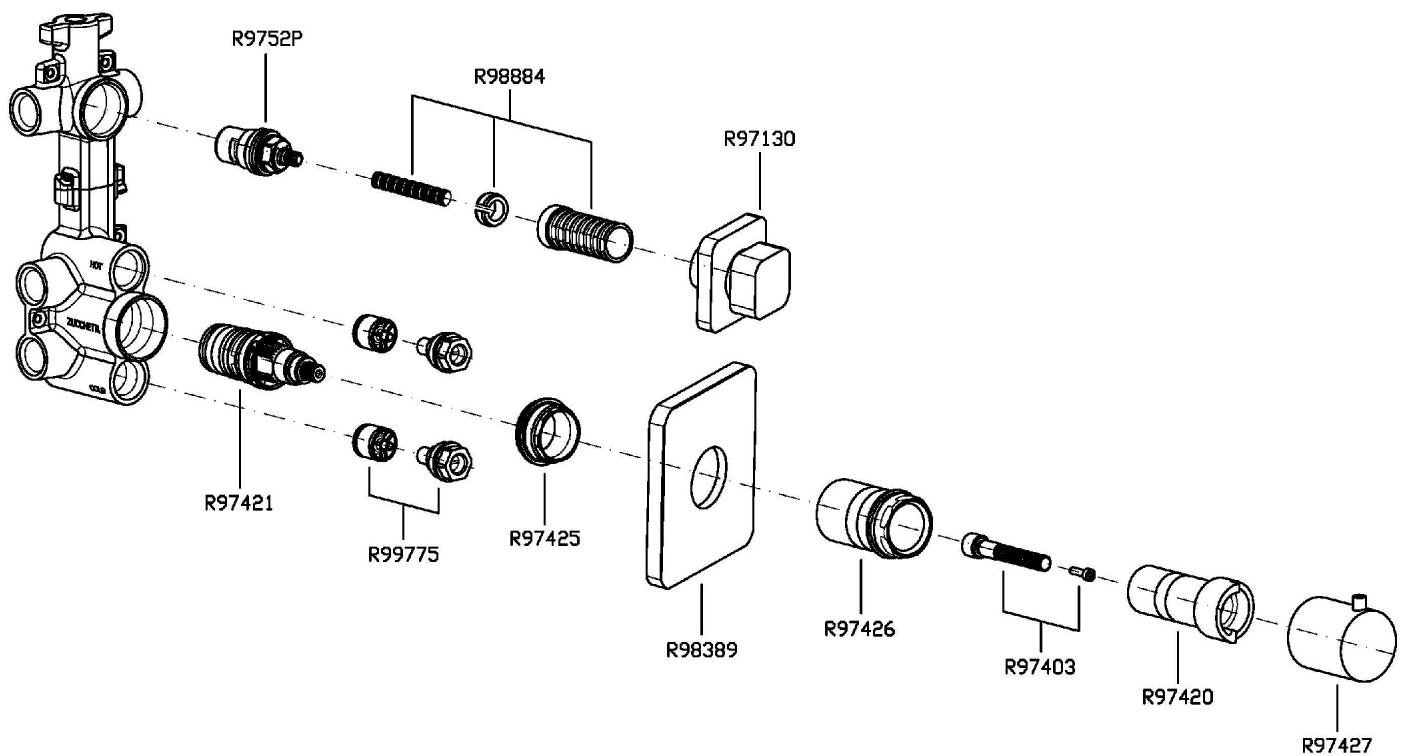

SOFT

ZP7660

Esplosi / Exploded